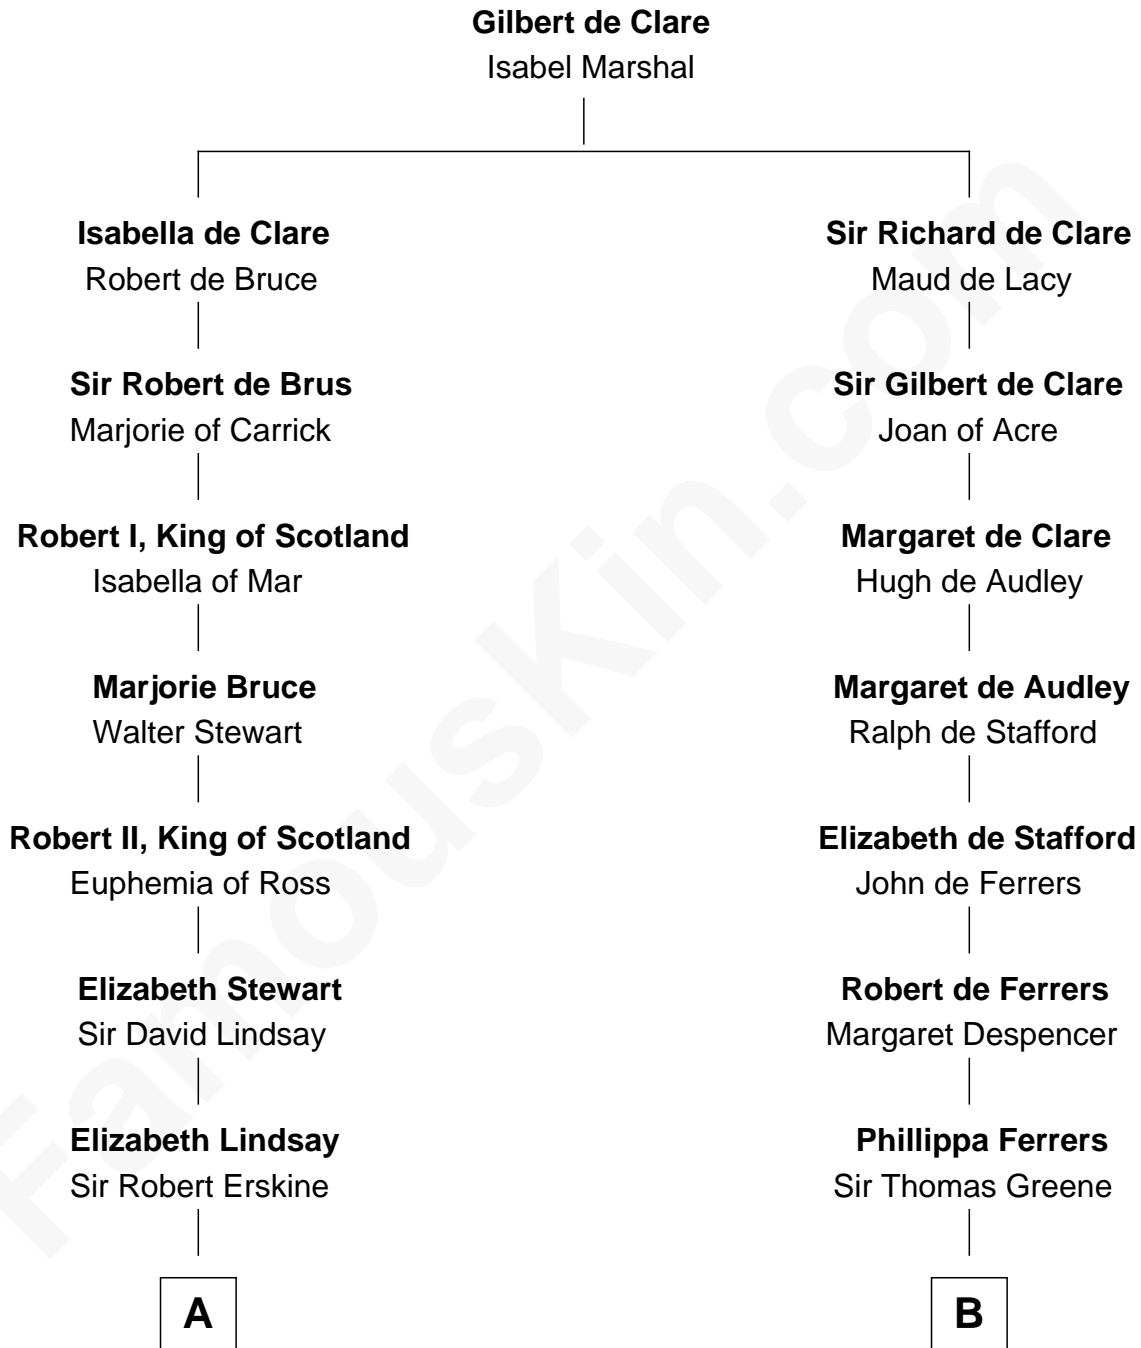

FamousKin.com

Relationship Chart of

Major John Pitcairn

British Commander at Battle of Lexington

16th cousin 5 times removed of

Stephen A. Douglas

Participated in Lincoln-Douglas Debates

C

Nicholas Gardiner

Martha Havens

Martha Gardiner

Stephen Arnold

Martha Arnold

Benajah Douglass

Dr. Stephen Arnold Douglass

Sarah Fiske