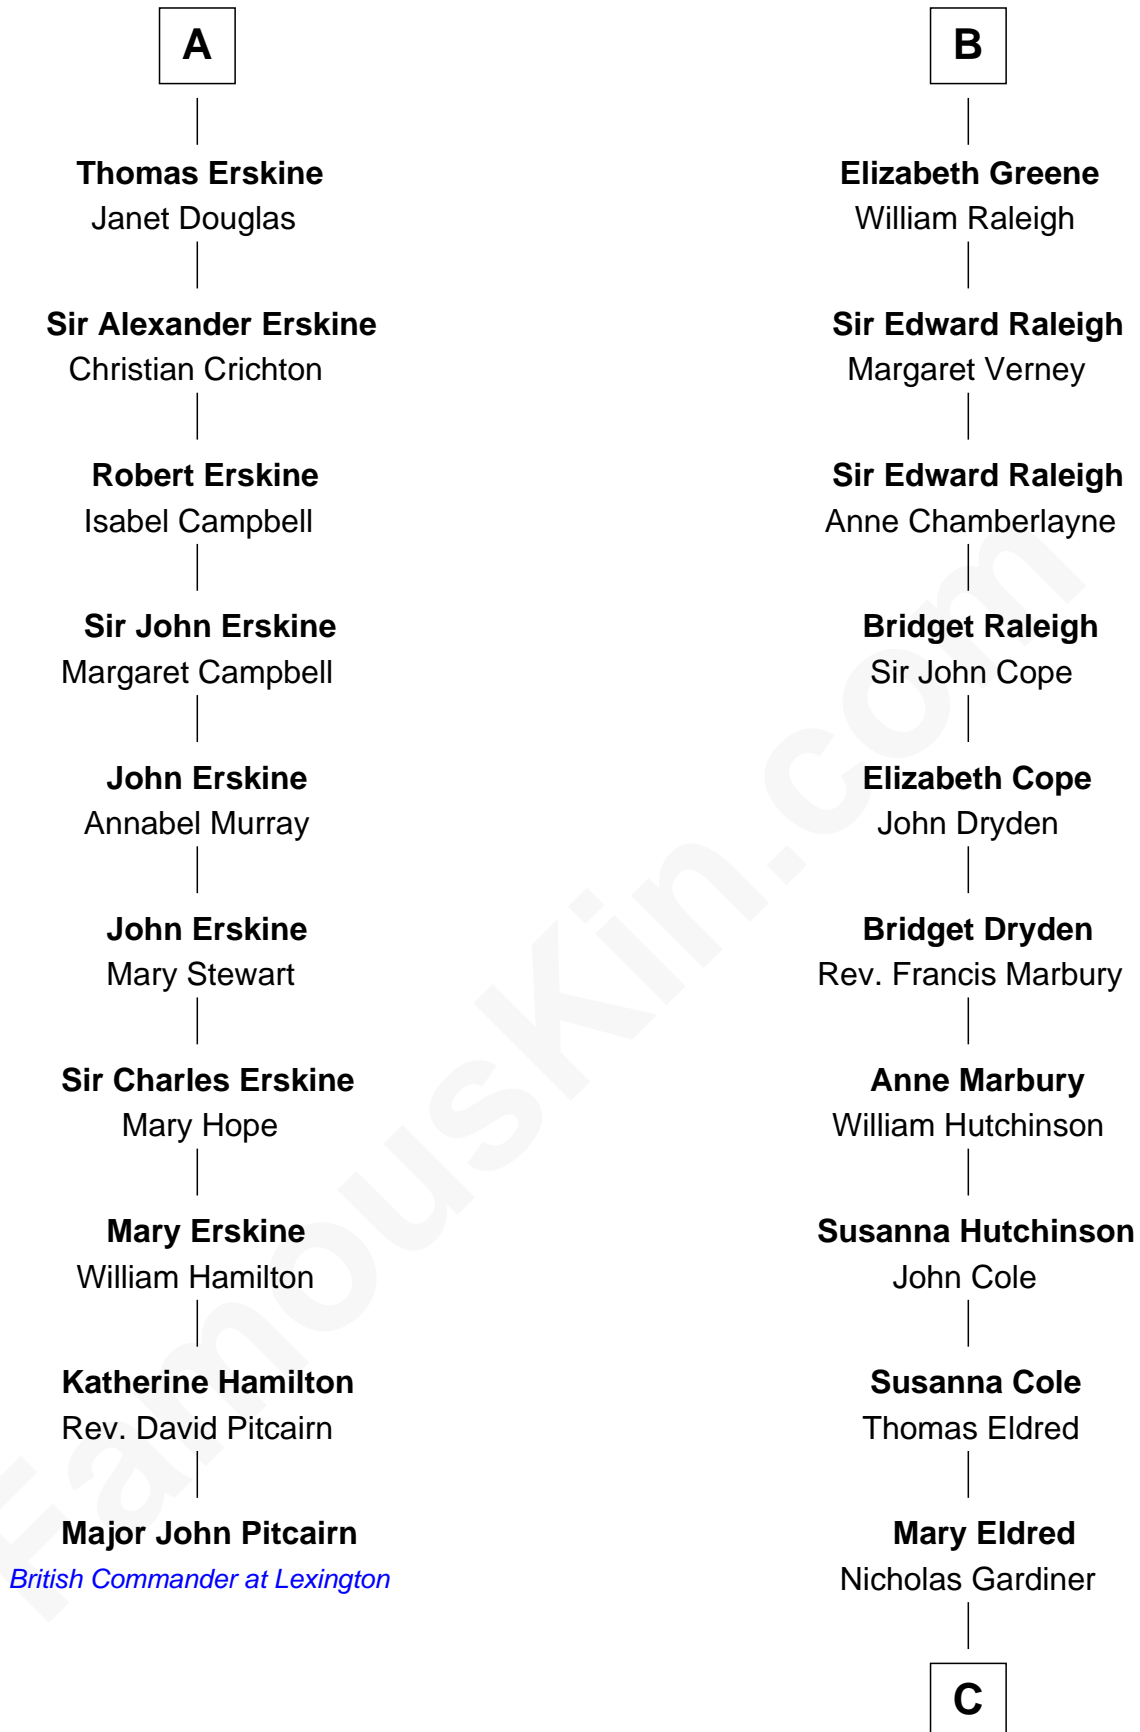

FamousKin.com

Relationship Chart of

Major John Pitcairn

British Commander at Battle of Lexington

16th cousin 5 times removed of

Stephen A. Douglas

Participated in Lincoln-Douglas Debates

C

Nicholas Gardiner

Martha Havens

Martha Gardiner

Stephen Arnold

Martha Arnold

Benajah Douglass

Dr. Stephen Arnold Douglass

Sarah Fiske