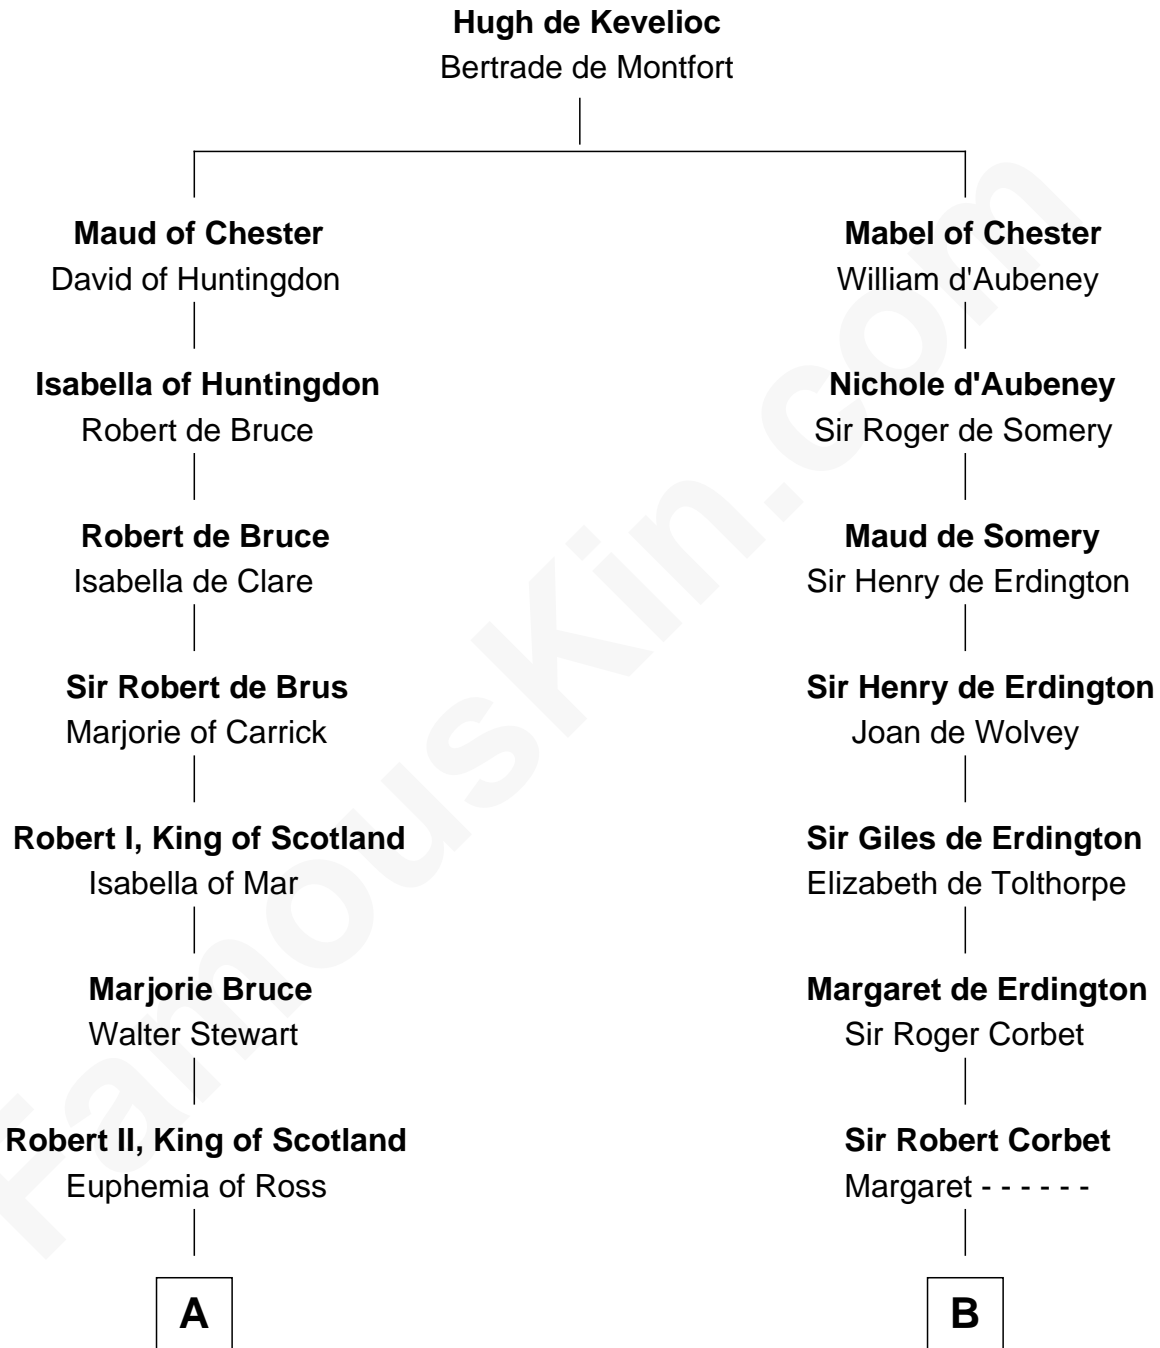

John Davis Long

32nd Governor of Massachusetts