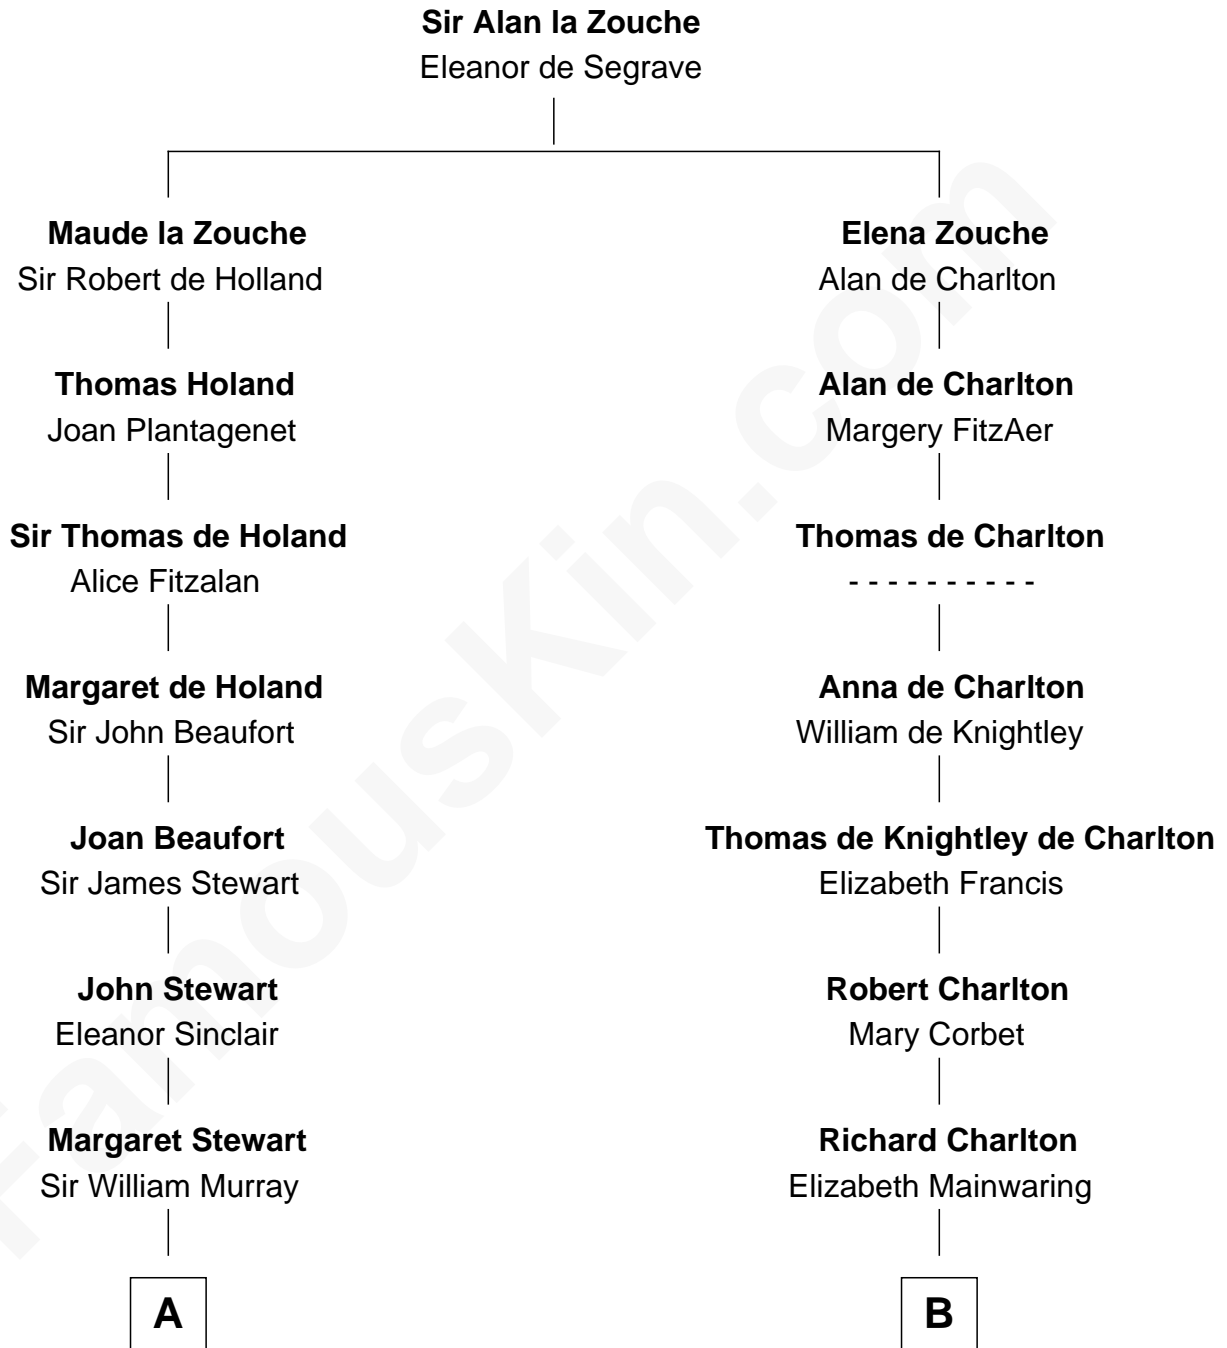

FamousKin.com

Relationship Chart of

Major John Pitcairn

British Commander at Battle of Lexington

13th cousin 6 times removed of

John Davis Long

32nd Governor of Massachusetts

C

Simon Davis
Persis Temple

Julia Temple Davis
Zadoc Long

John Davis Long
32nd Governor of Massachusetts

FamousKin.com