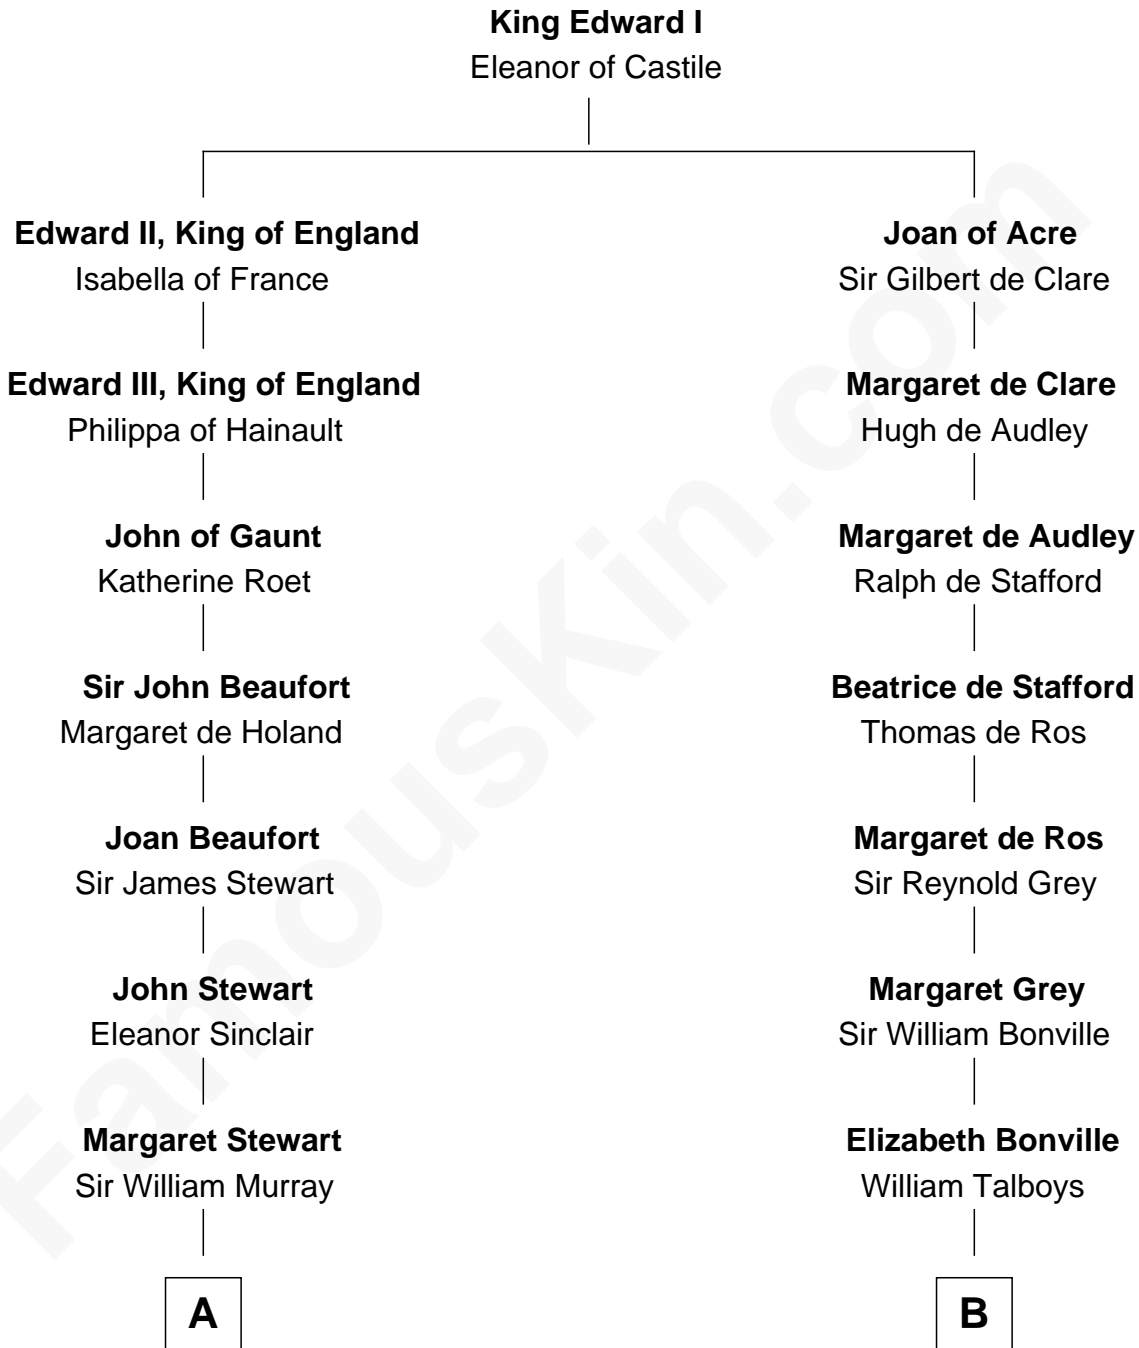

FamousKin.com

Relationship Chart of

Major John Pitcairn

British Commander at Battle of Lexington

13th cousin 8 times removed of

Katharine Hepburn

Movie Actress

C