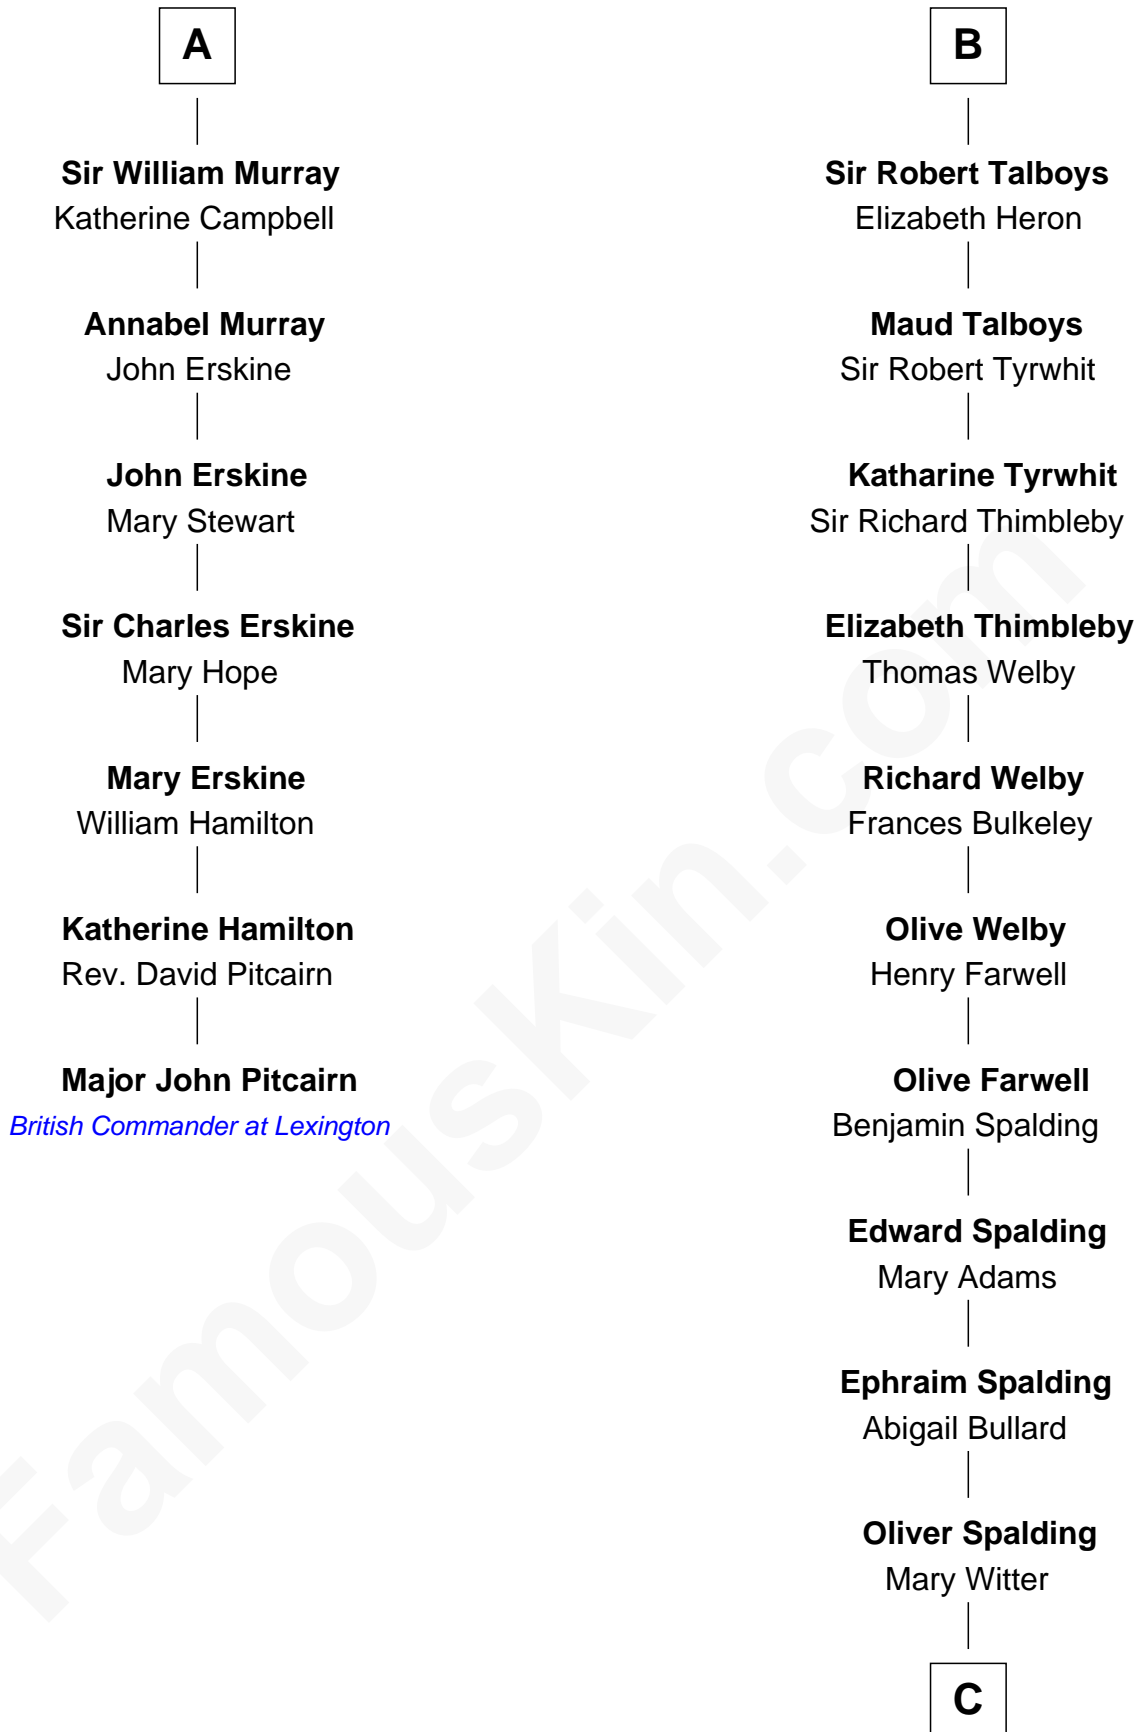

FamousKin.com

Relationship Chart of

Major John Pitcairn

British Commander at Battle of Lexington

13th cousin 8 times removed of

Katharine Hepburn

Movie Actress

C

Erastus Spalding

Jennet Mack

Martha Ann Spalding

Leman Benton Garlinghouse

Caroline Garlinghouse

Alfred Augustus Houghton

Katharine Martha Houghton

Thomas Norval Hepburn