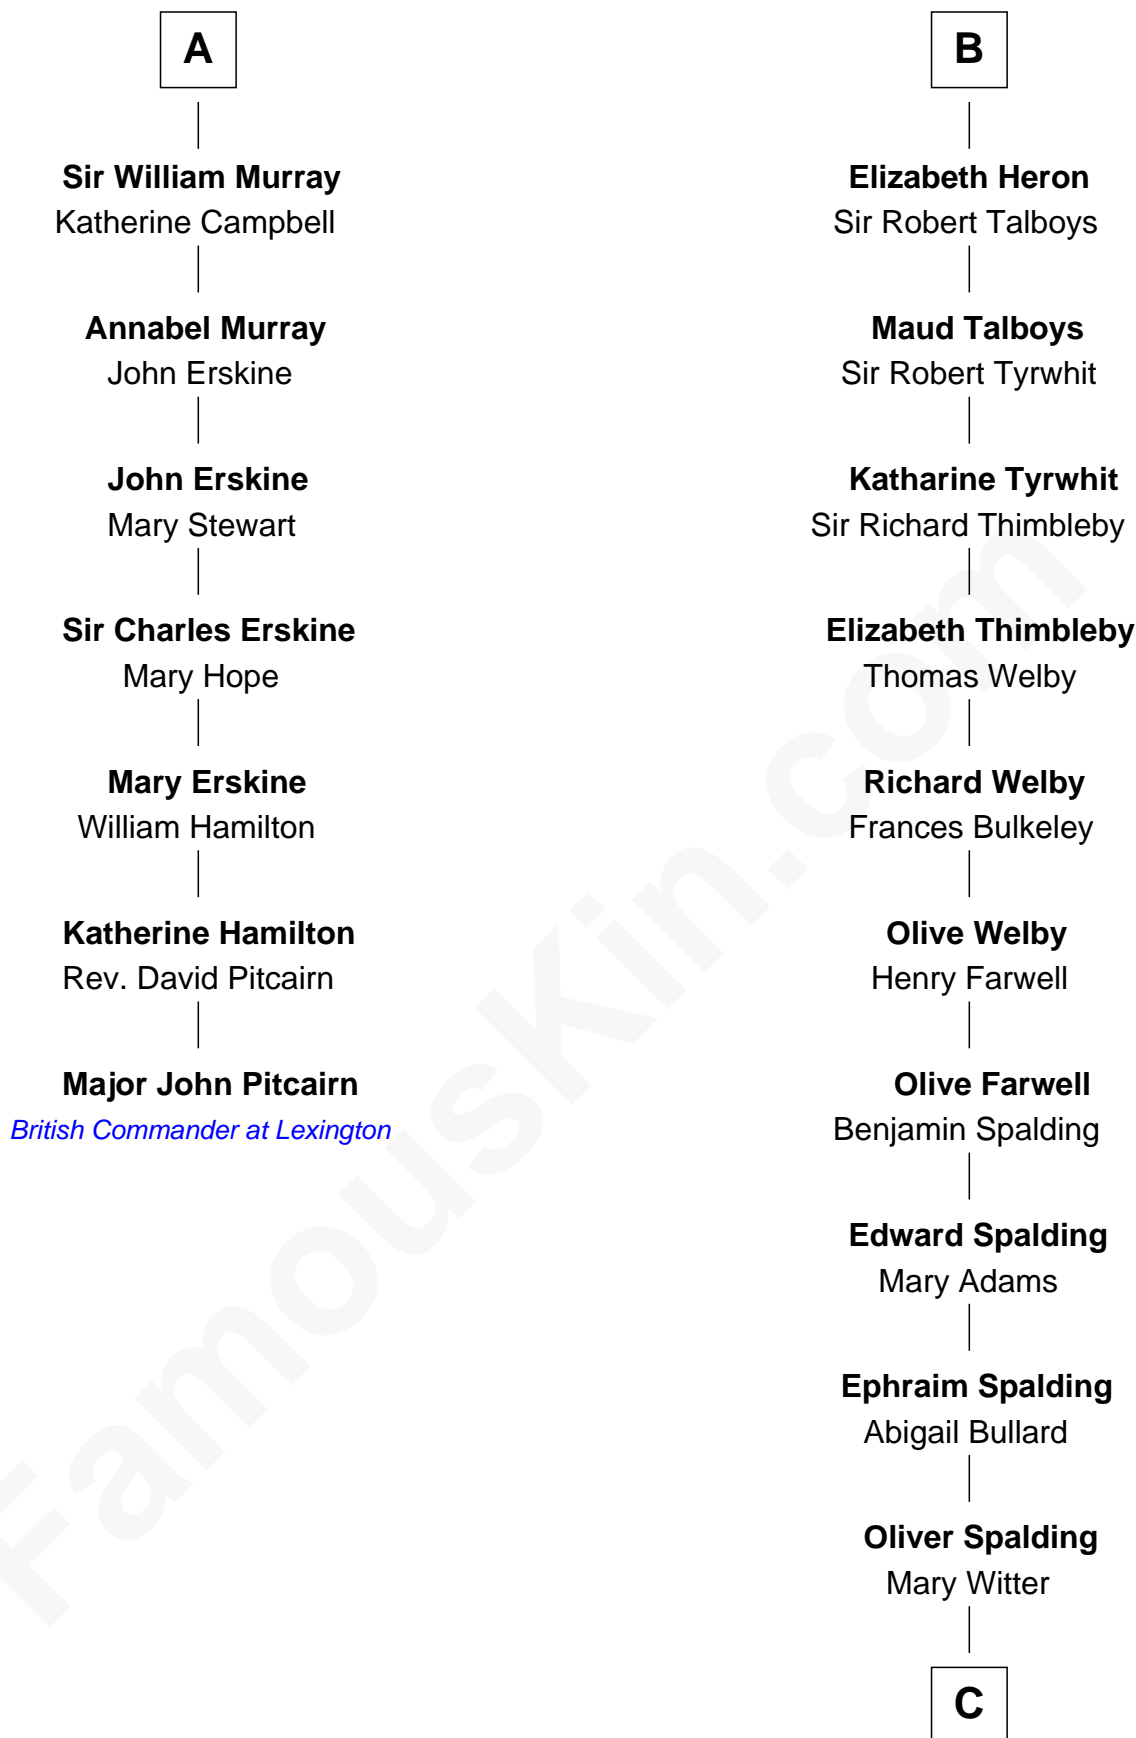

FamousKin.com

Relationship Chart of

Major John Pitcairn

British Commander at Battle of Lexington

13th cousin 8 times removed of

Katharine Hepburn

Movie Actress

C

Erastus Spalding

Jennet Mack

Martha Ann Spalding

Leman Benton Garlinghouse

Caroline Garlinghouse

Alfred Augustus Houghton

Katharine Martha Houghton

Thomas Norval Hepburn