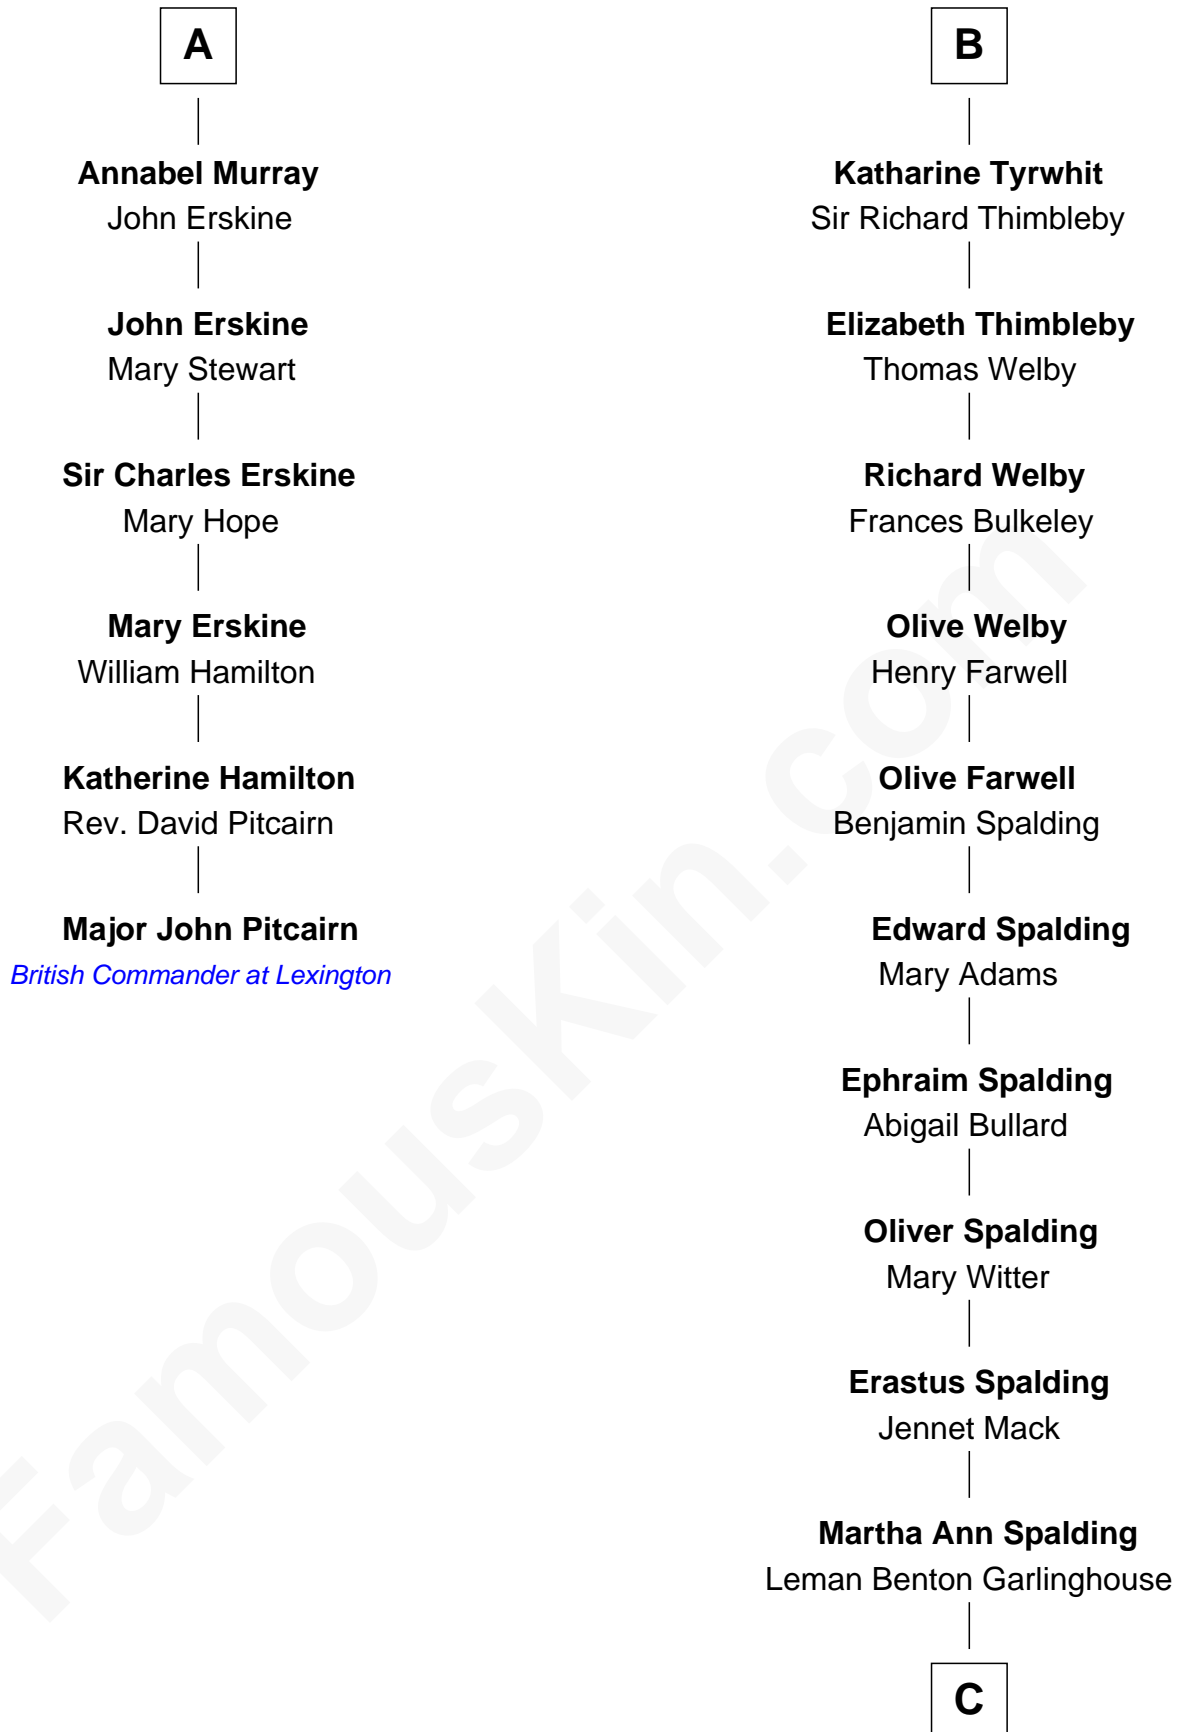

FamousKin.com

Relationship Chart of

Major John Pitcairn

British Commander at Battle of Lexington

12th cousin 7 times removed of

Katharine Hepburn
Movie Actress

Sir Robert de Holland
Maude la Zouche

C

Caroline Garlinghouse
Alfred Augustus Houghton

Katharine Martha Houghton
Thomas Norval Hepburn

Katharine Hepburn
Movie Actress

FamousKin.com