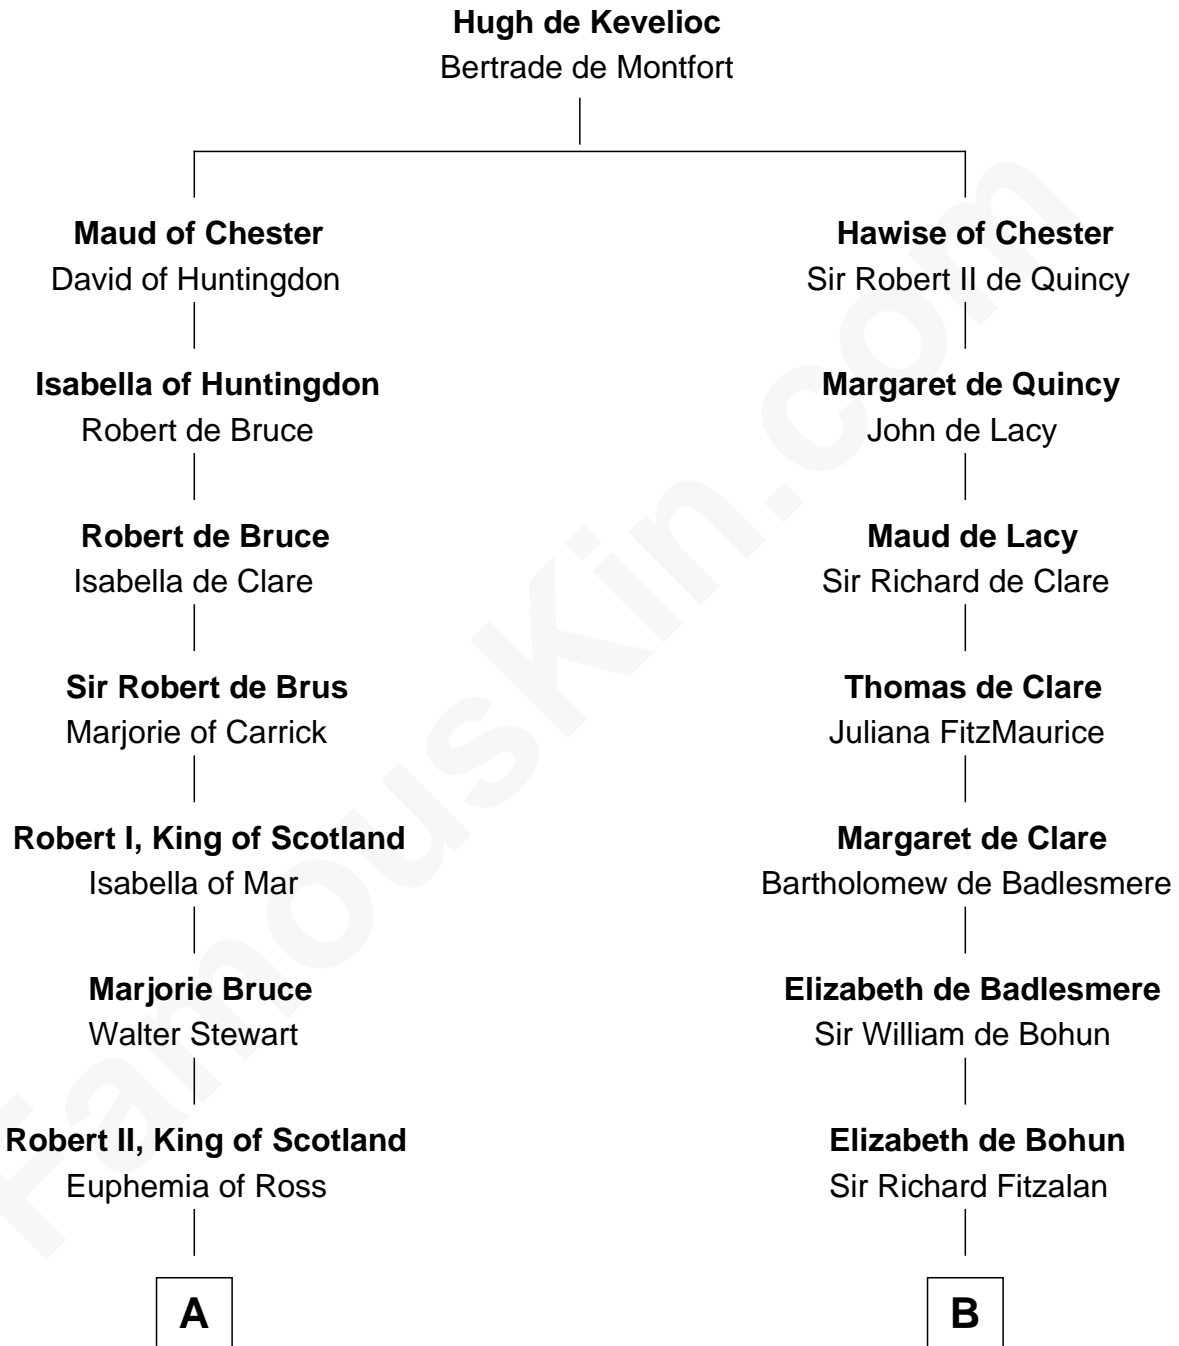

FamousKin.com

Relationship Chart of

Major John Pitcairn

British Commander at Battle of Lexington

18th cousin of

Roger Sherman

Signer of the Declaration of Independence