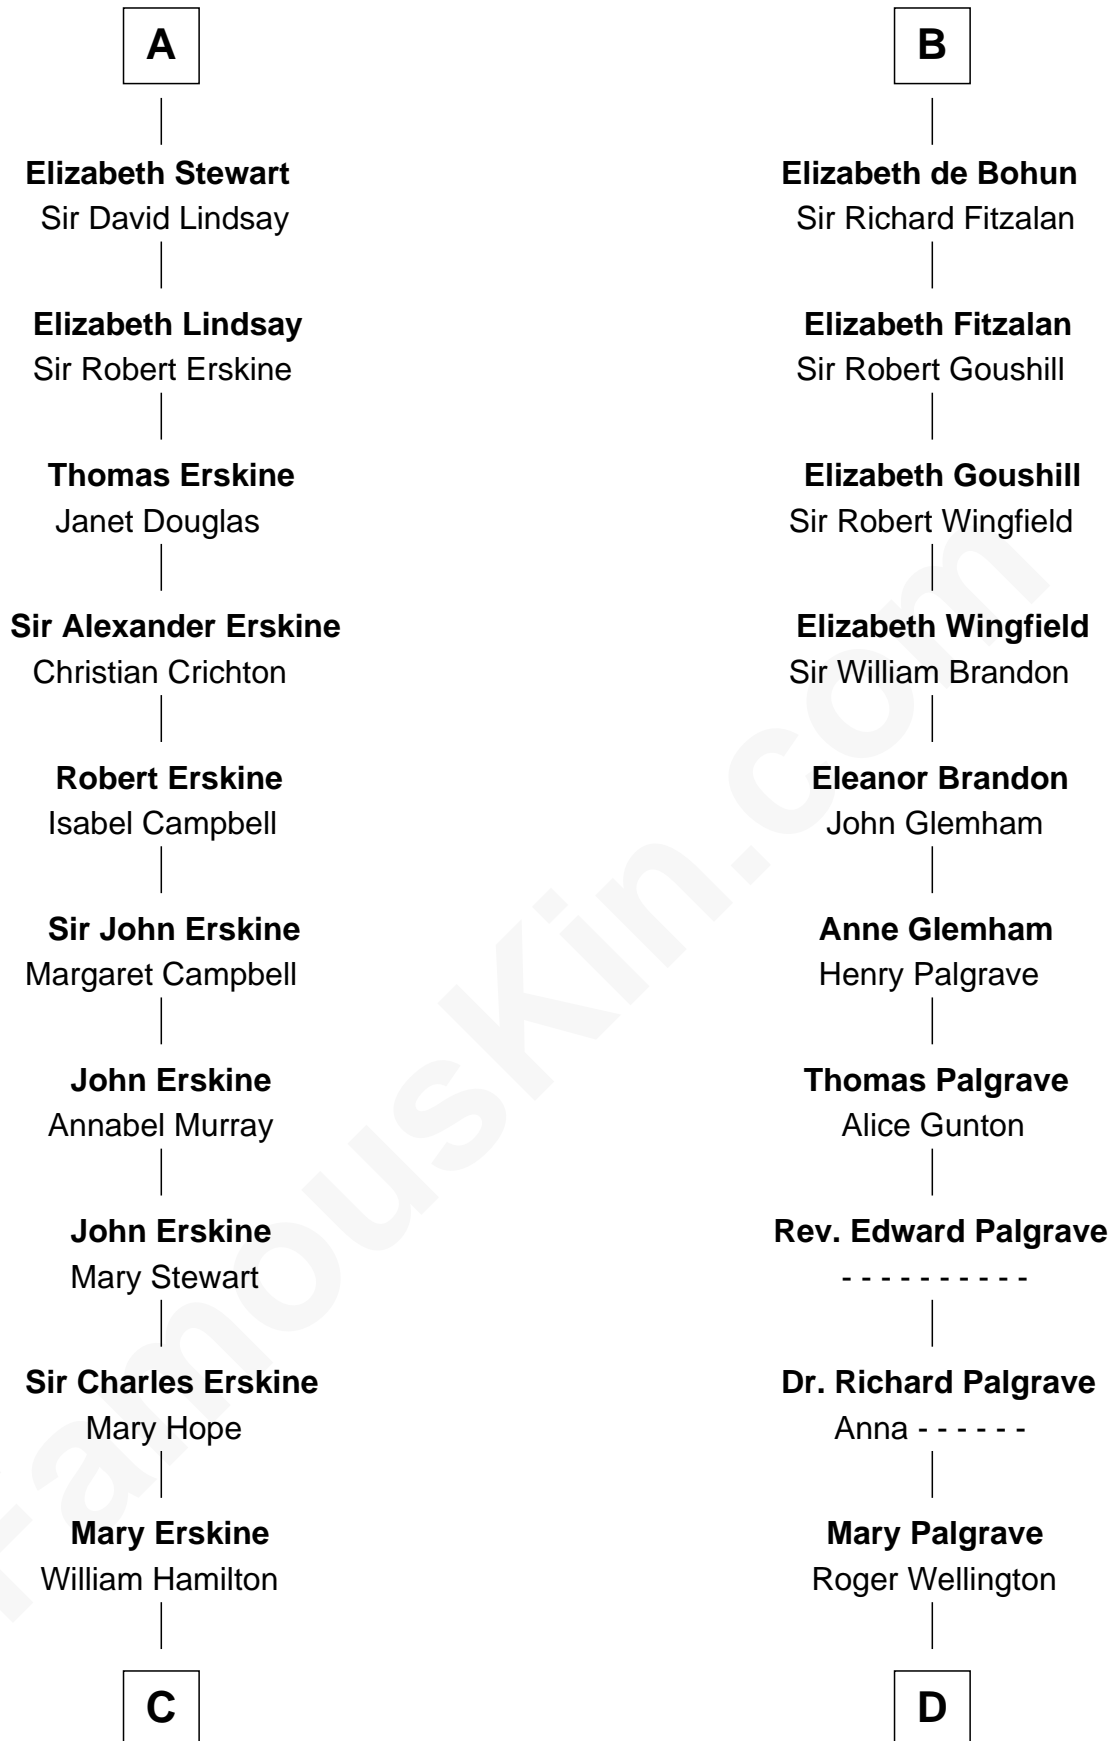

FamousKin.com

Relationship Chart of

Major John Pitcairn

British Commander at Battle of Lexington

18th cousin 1 time removed of

Roger Sherman

Signer of the Declaration of Independence

C

Katherine Hamilton

Rev. David Pitcairn

Major John Pitcairn

British Commander at Lexington

D

Benjamin Wellington

Elizabeth Sweetman

Mehetable Wellington