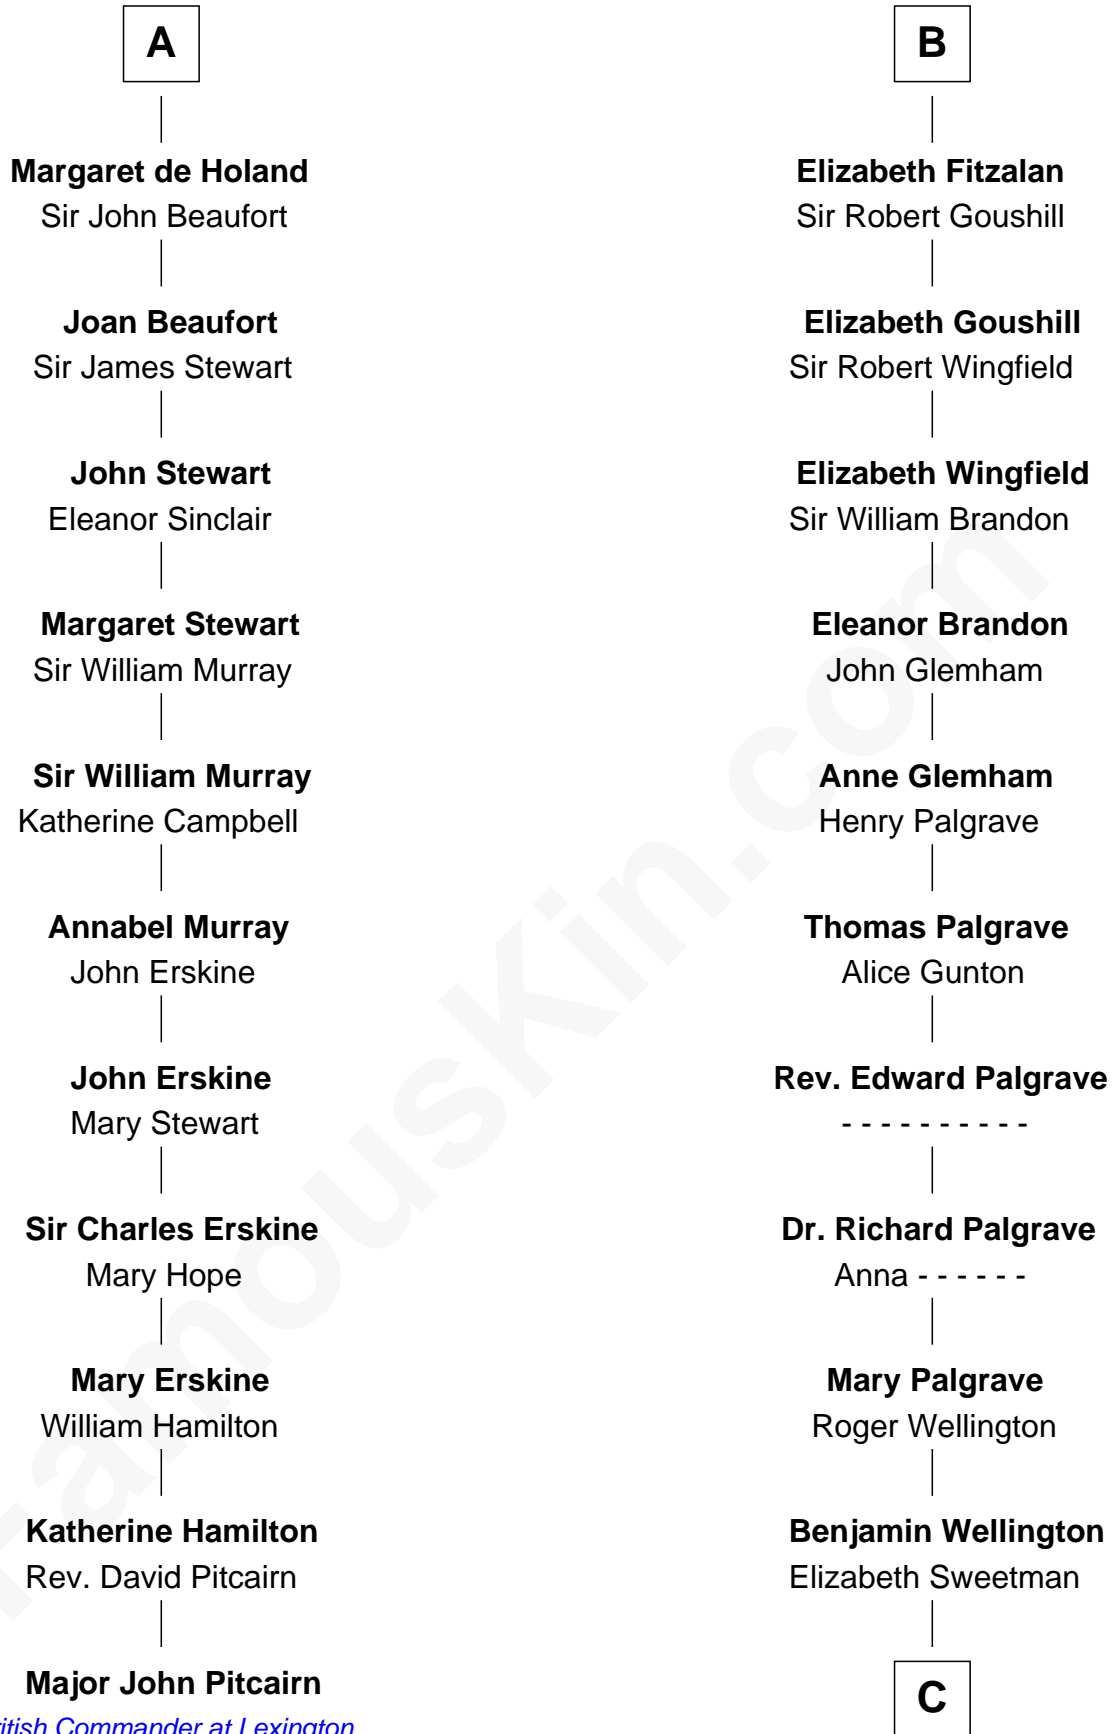

FamousKin.com

Relationship Chart of

Major John Pitcairn

British Commander at Battle of Lexington

17th cousin 1 time removed of

Roger Sherman

Signer of the Declaration of Independence

C

—
Mehetable Wellington

William Sherman

—
Roger Sherman

Signer of Declaration of Independence

FamousKin.com