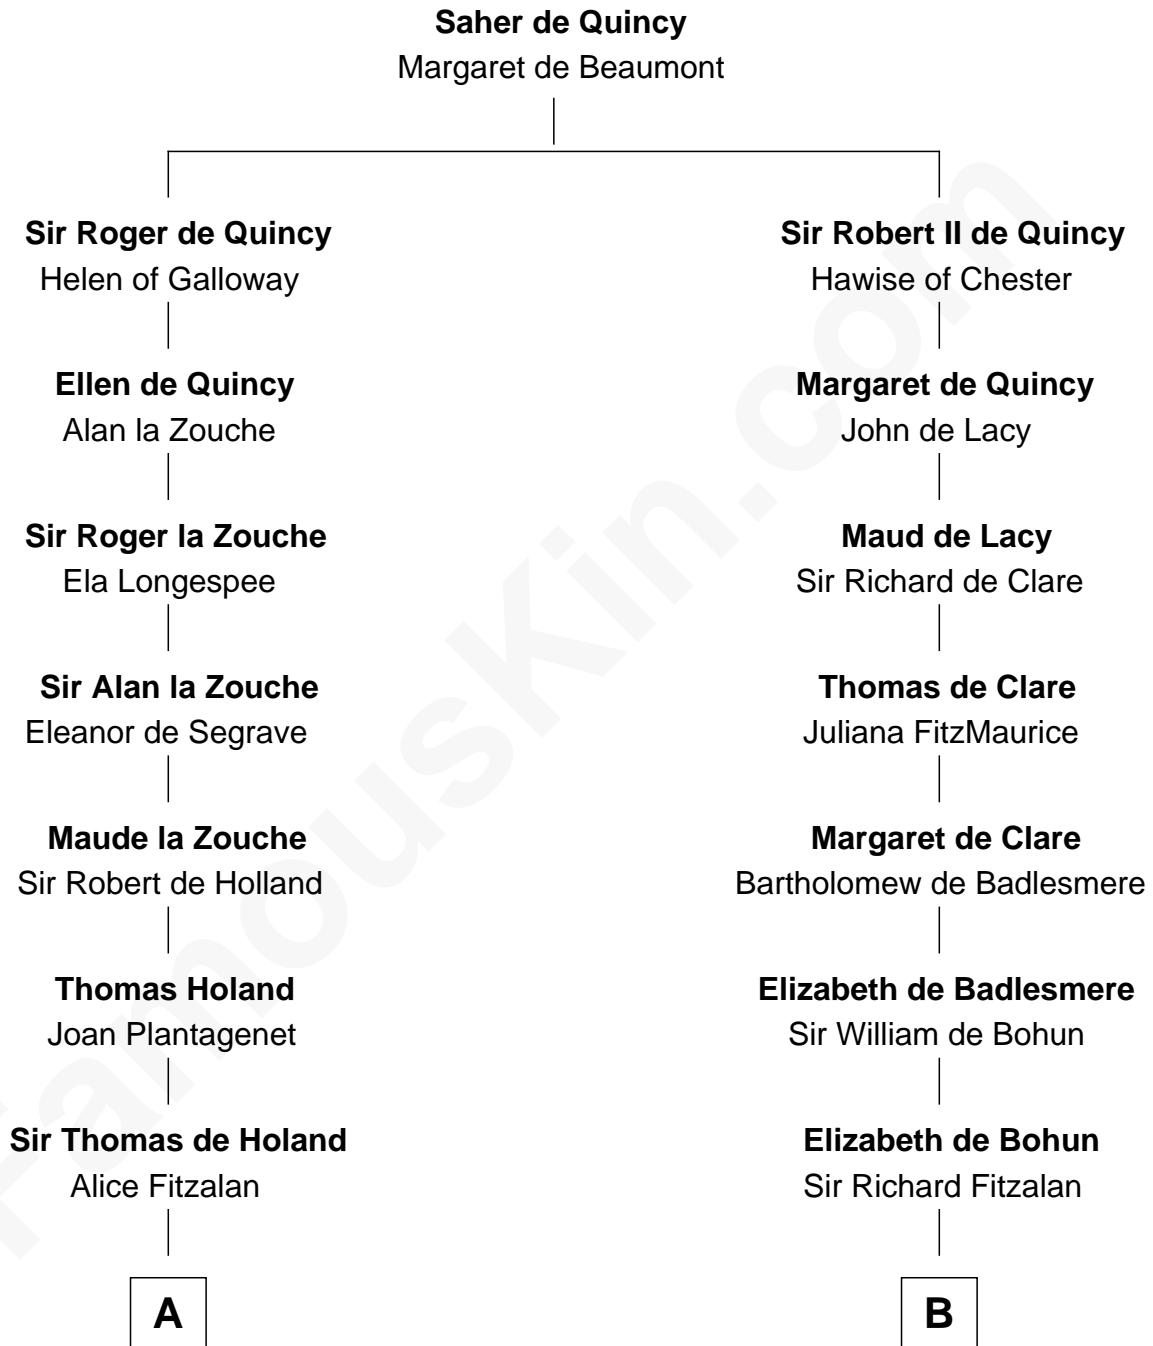

FamousKin.com

Relationship Chart of

Major John Pitcairn

British Commander at Battle of Lexington

17th cousin 1 time removed of

Roger Sherman

Signer of the Declaration of Independence

C

—
Mehetable Wellington

William Sherman

—
Roger Sherman

Signer of Declaration of Independence

FamousKin.com