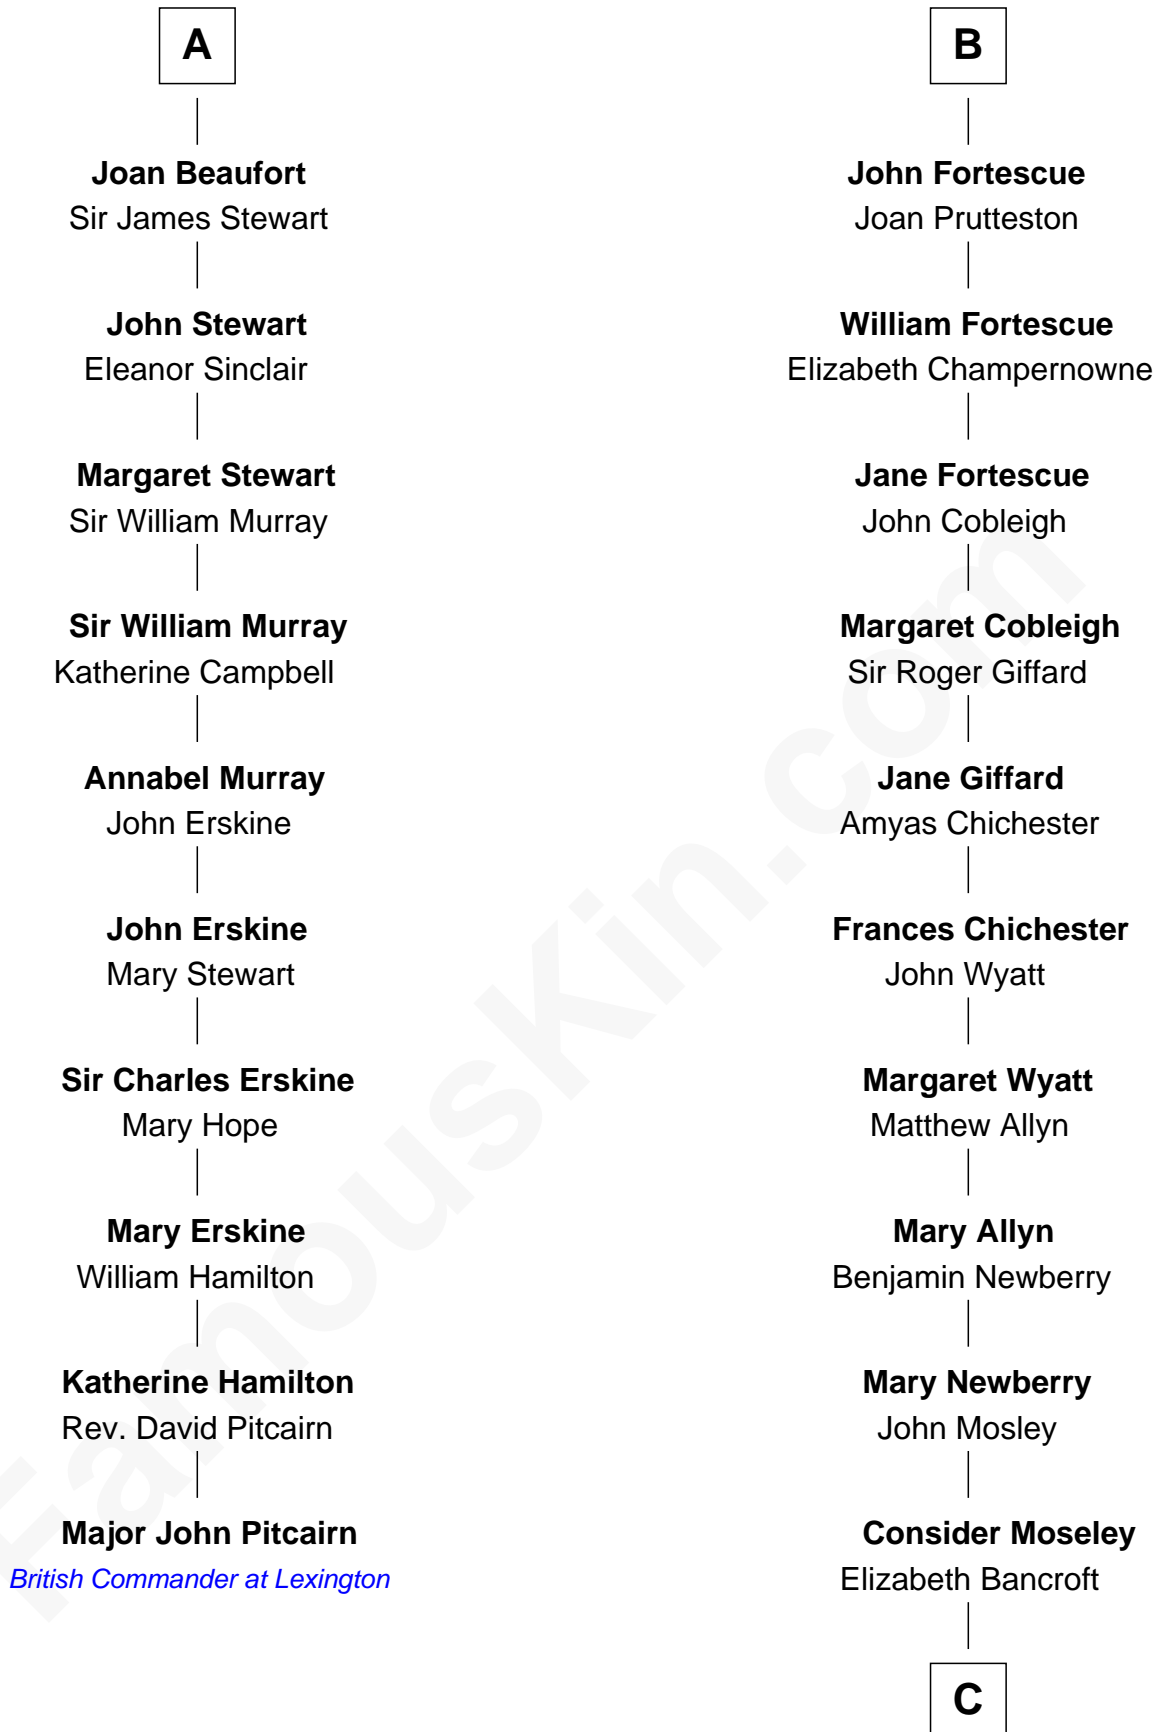

FamousKin.com

Relationship Chart of

Major John Pitcairn

British Commander at Battle of Lexington

16th cousin 5 times removed of

Hiram Bingham

69th Governor of Connecticut

Sir Geoffrey FitzPiers

Aveline de Clare

C

Daniel Moseley

Anna Abbott

Pliny Moseley

Sophia Pomeroy

Sybil Moseley

Hiram Bingham

Rev. Dr. Hiram Bingham

Minerva Clarissa Brewster

Hiram Bingham

69th Governor of Connecticut

FamousKin.com