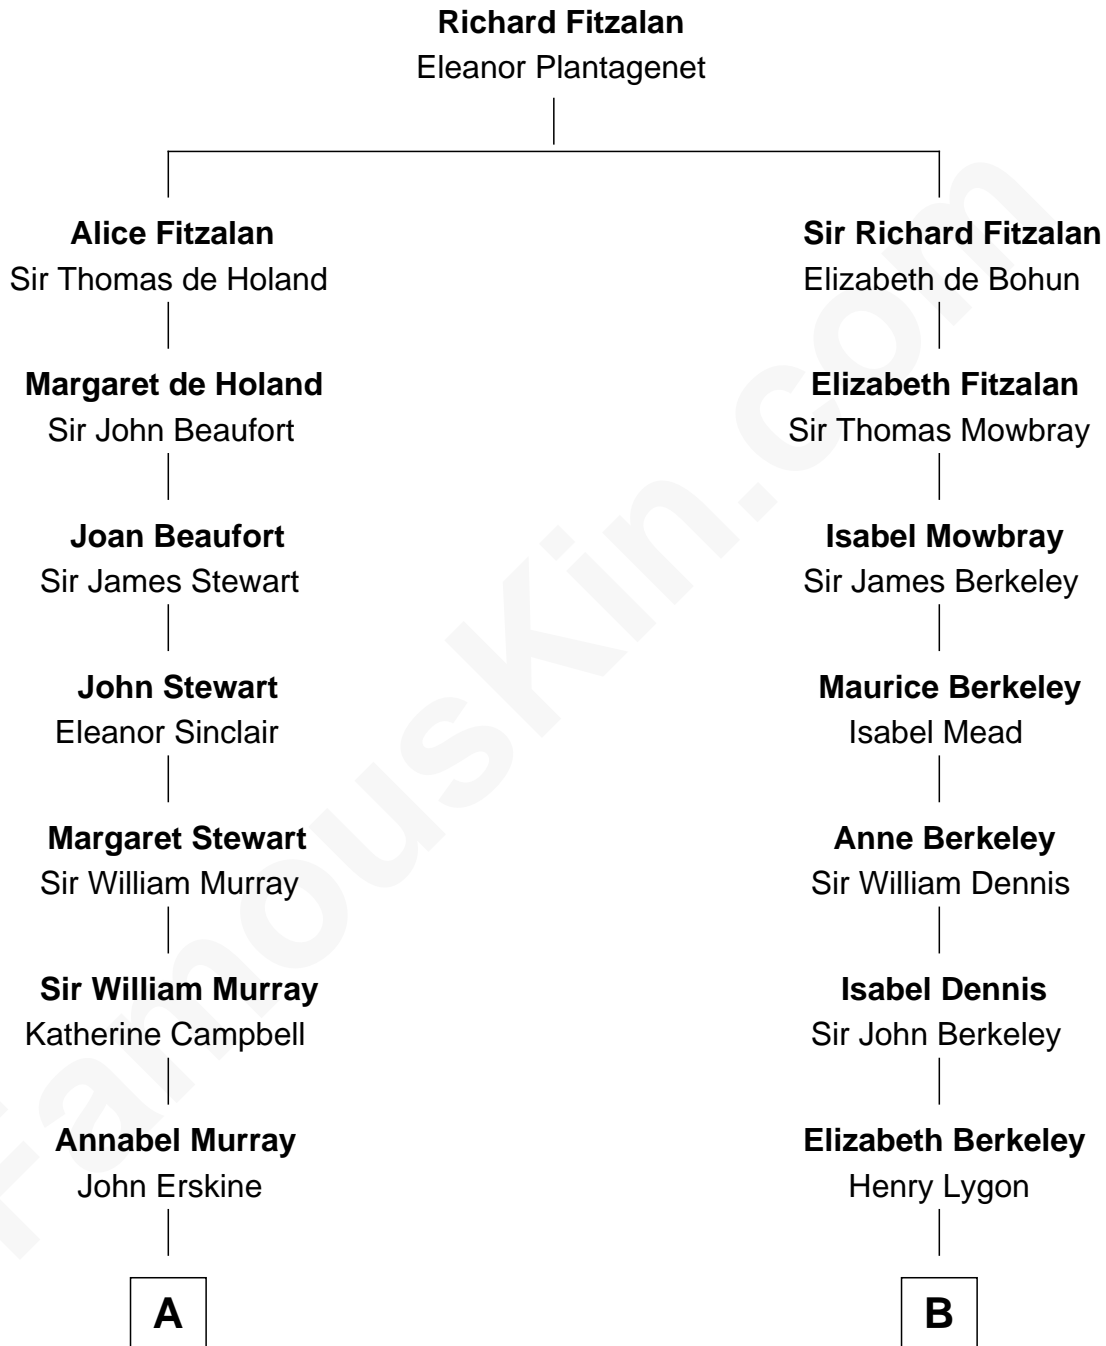

## Relationship Chart of

### Major John Pitcairn

*British Commander at Battle of Lexington*

11th cousin 9 times removed of

**Geena Davis**

*Movie and TV Actress*

**C**

**Elbert Lysander Hall**

Lucy J. Price