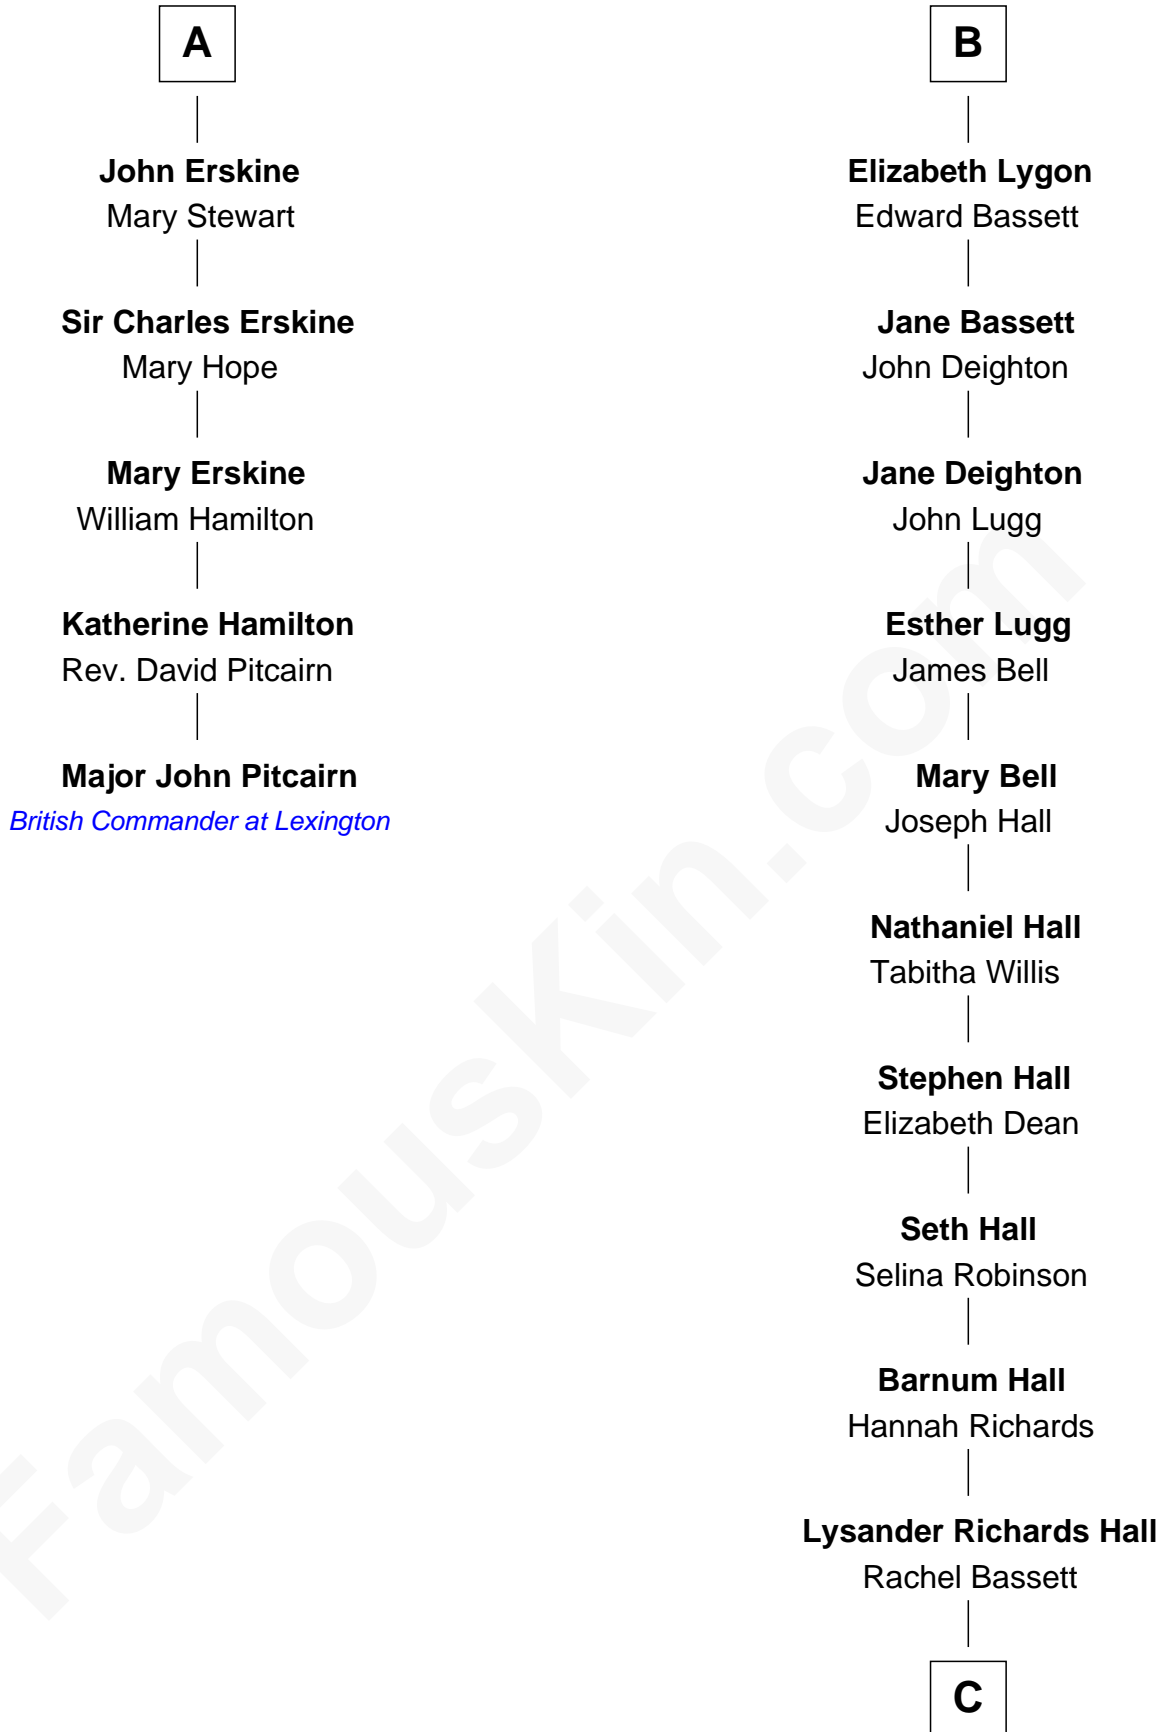

## Relationship Chart of

### Major John Pitcairn

*British Commander at Battle of Lexington*

11th cousin 9 times removed of

**Geena Davis**

*Movie and TV Actress*

**C**

**Elbert Lysander Hall**

Lucy J. Price

**Florence Martha Hall**

Dr. William Henry Cook

**Lucille Martha Cook**

William Frank Davis

**Geena Davis**

*Movie and TV Actress*