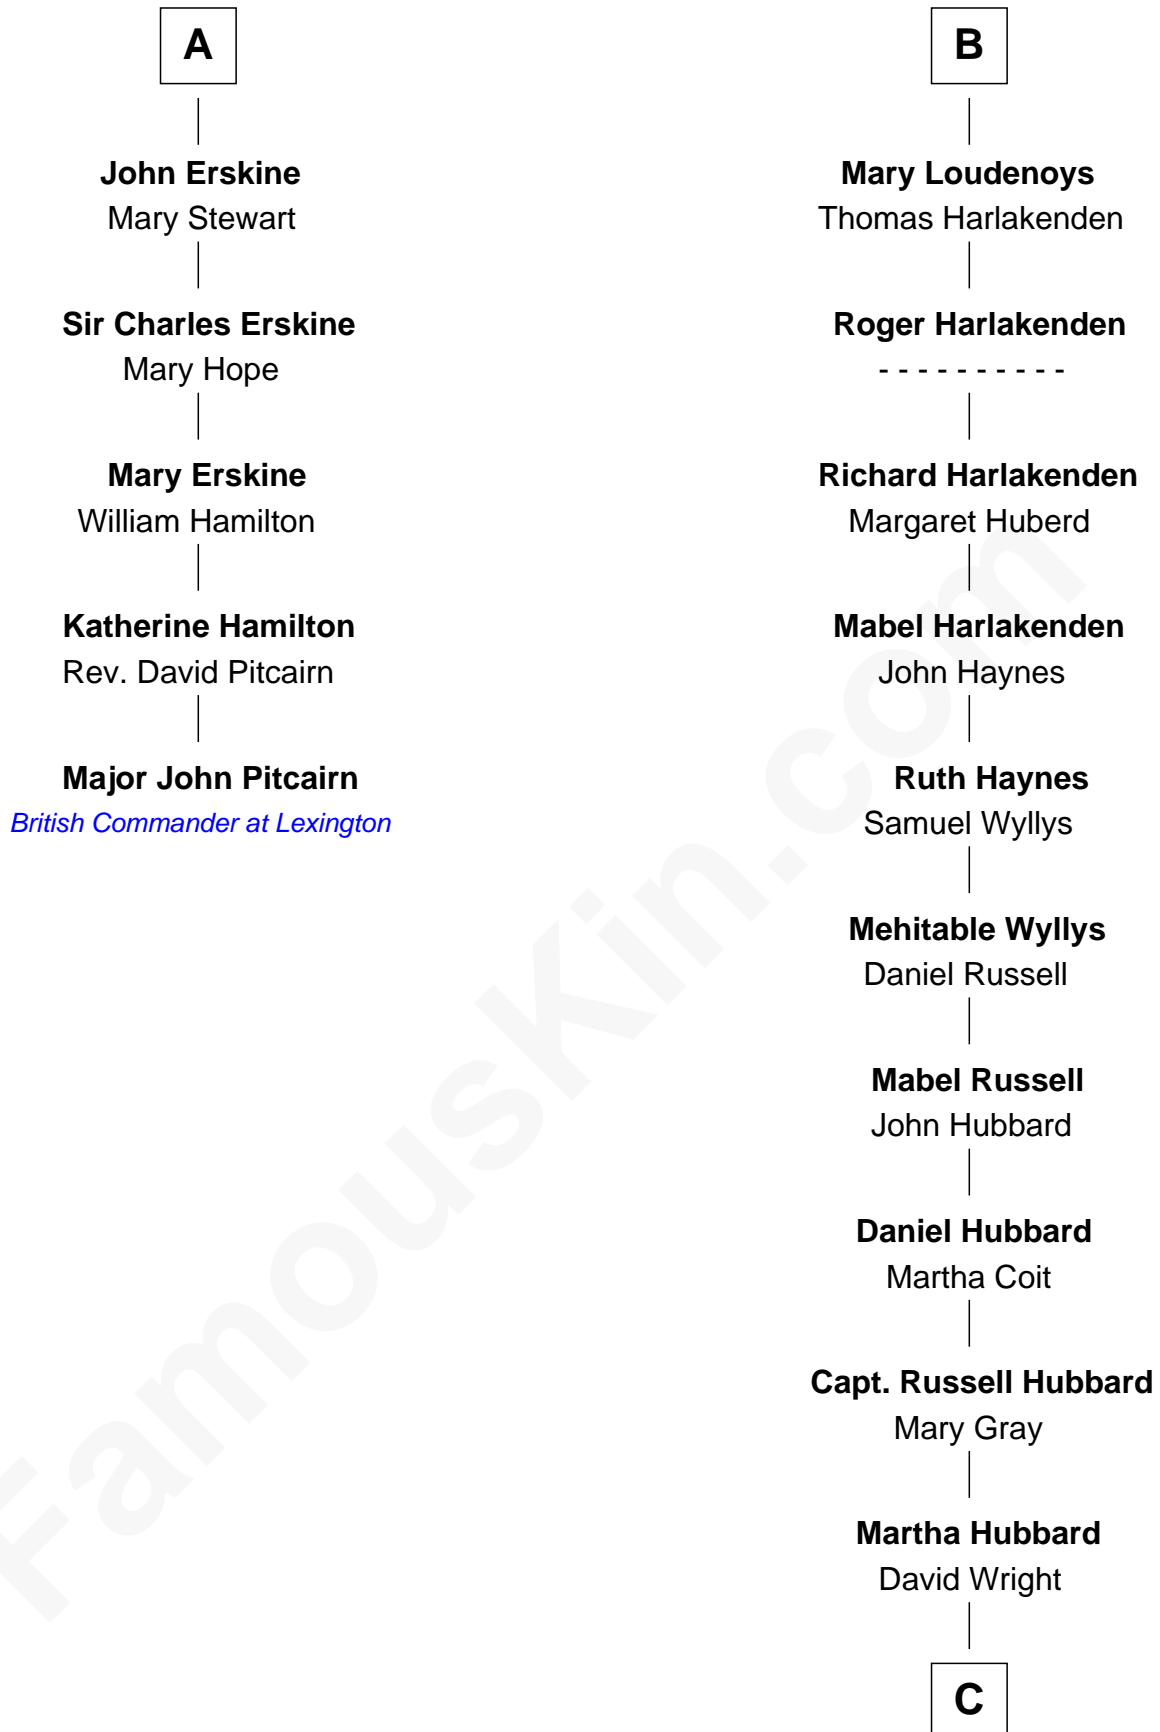

## Relationship Chart of

### Major John Pitcairn

*British Commander at Battle of Lexington*

11th cousin 8 times removed of

**Frank Lloyd Wright**  
*American Architect*

**C**

Rev. David Wright

Abigail Goddard

William Carey Wright