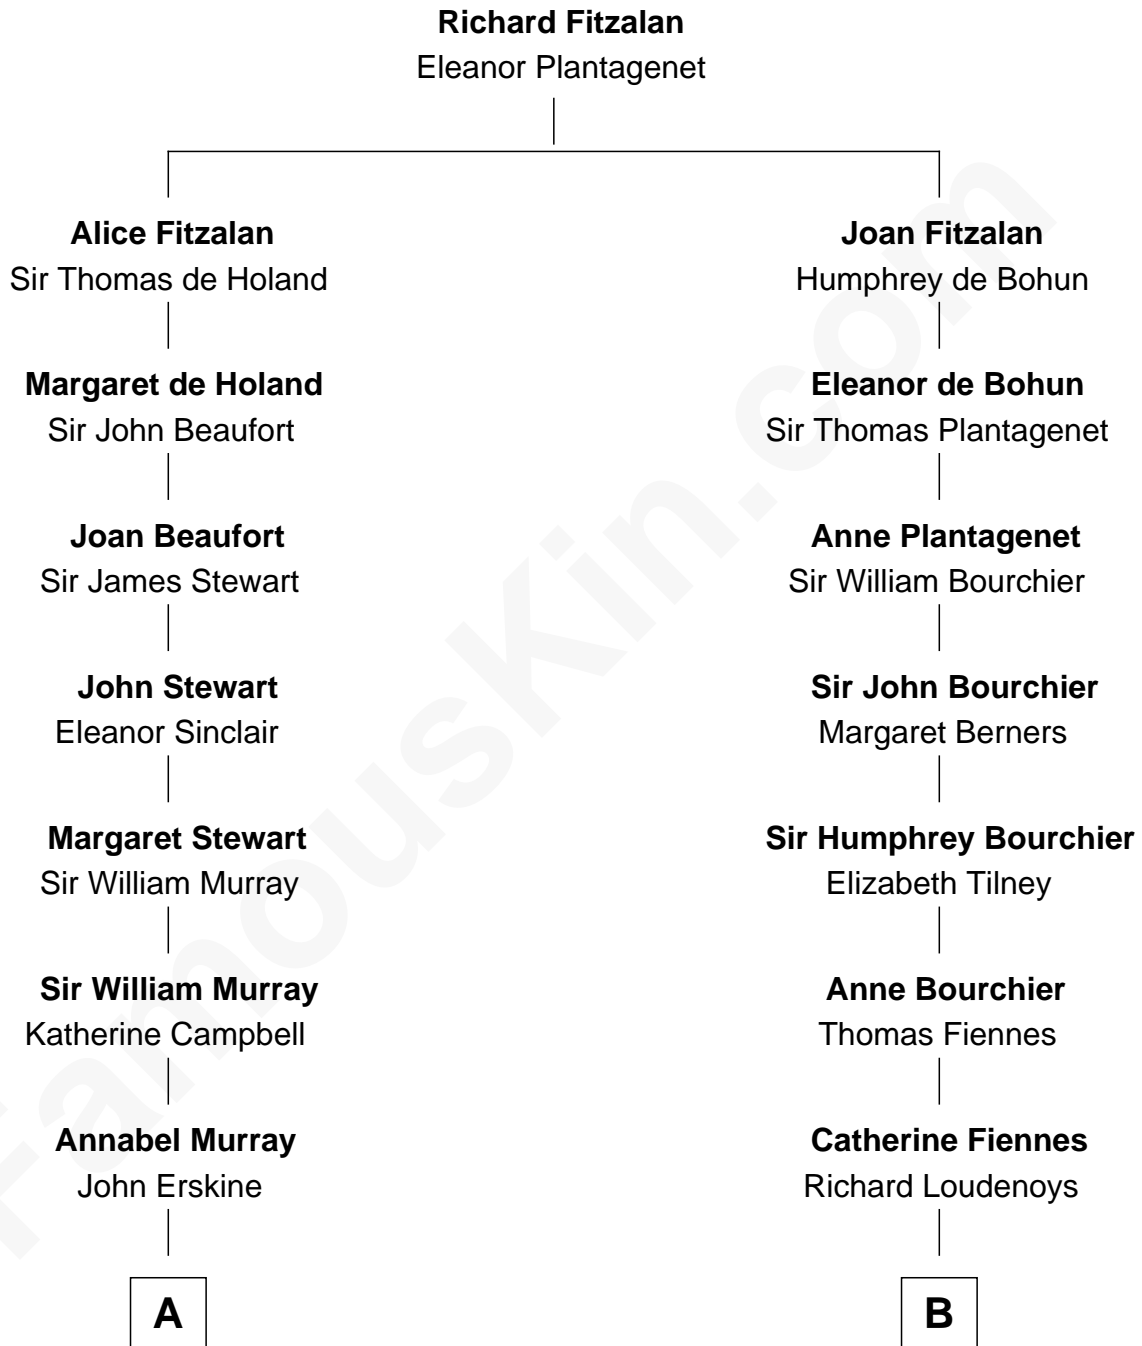

# FamousKin.com

## Relationship Chart of

### Major John Pitcairn

*British Commander at Battle of Lexington*

11th cousin 8 times removed of

**Frank Lloyd Wright**  
*American Architect*

**C**

Rev. David Wright

Abigail Goddard

William Carey Wright