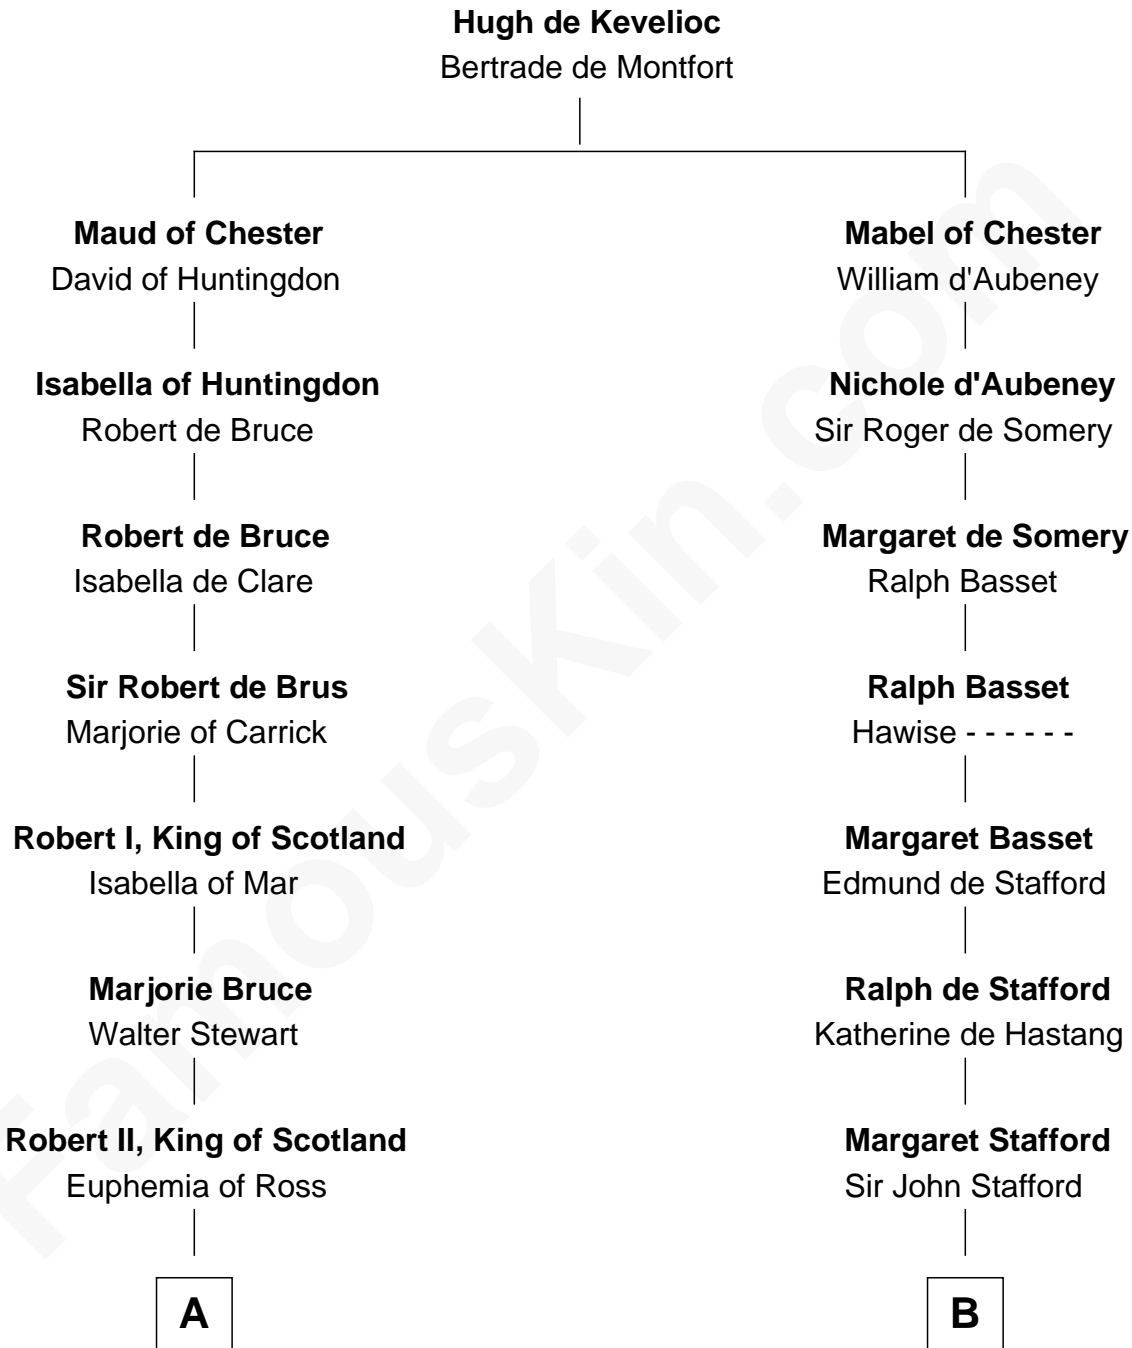

FamousKin.com

Relationship Chart of

Major John Pitcairn

British Commander at Battle of Lexington

18th cousin 1 time removed of

William Ellery

Signer of the Declaration of Independence

C

Katherine Hamilton

Rev. David Pitcairn

Major John Pitcairn

British Commander at Lexington

D

Col. Job Almy

Ann Lawton

Elizabeth Almy