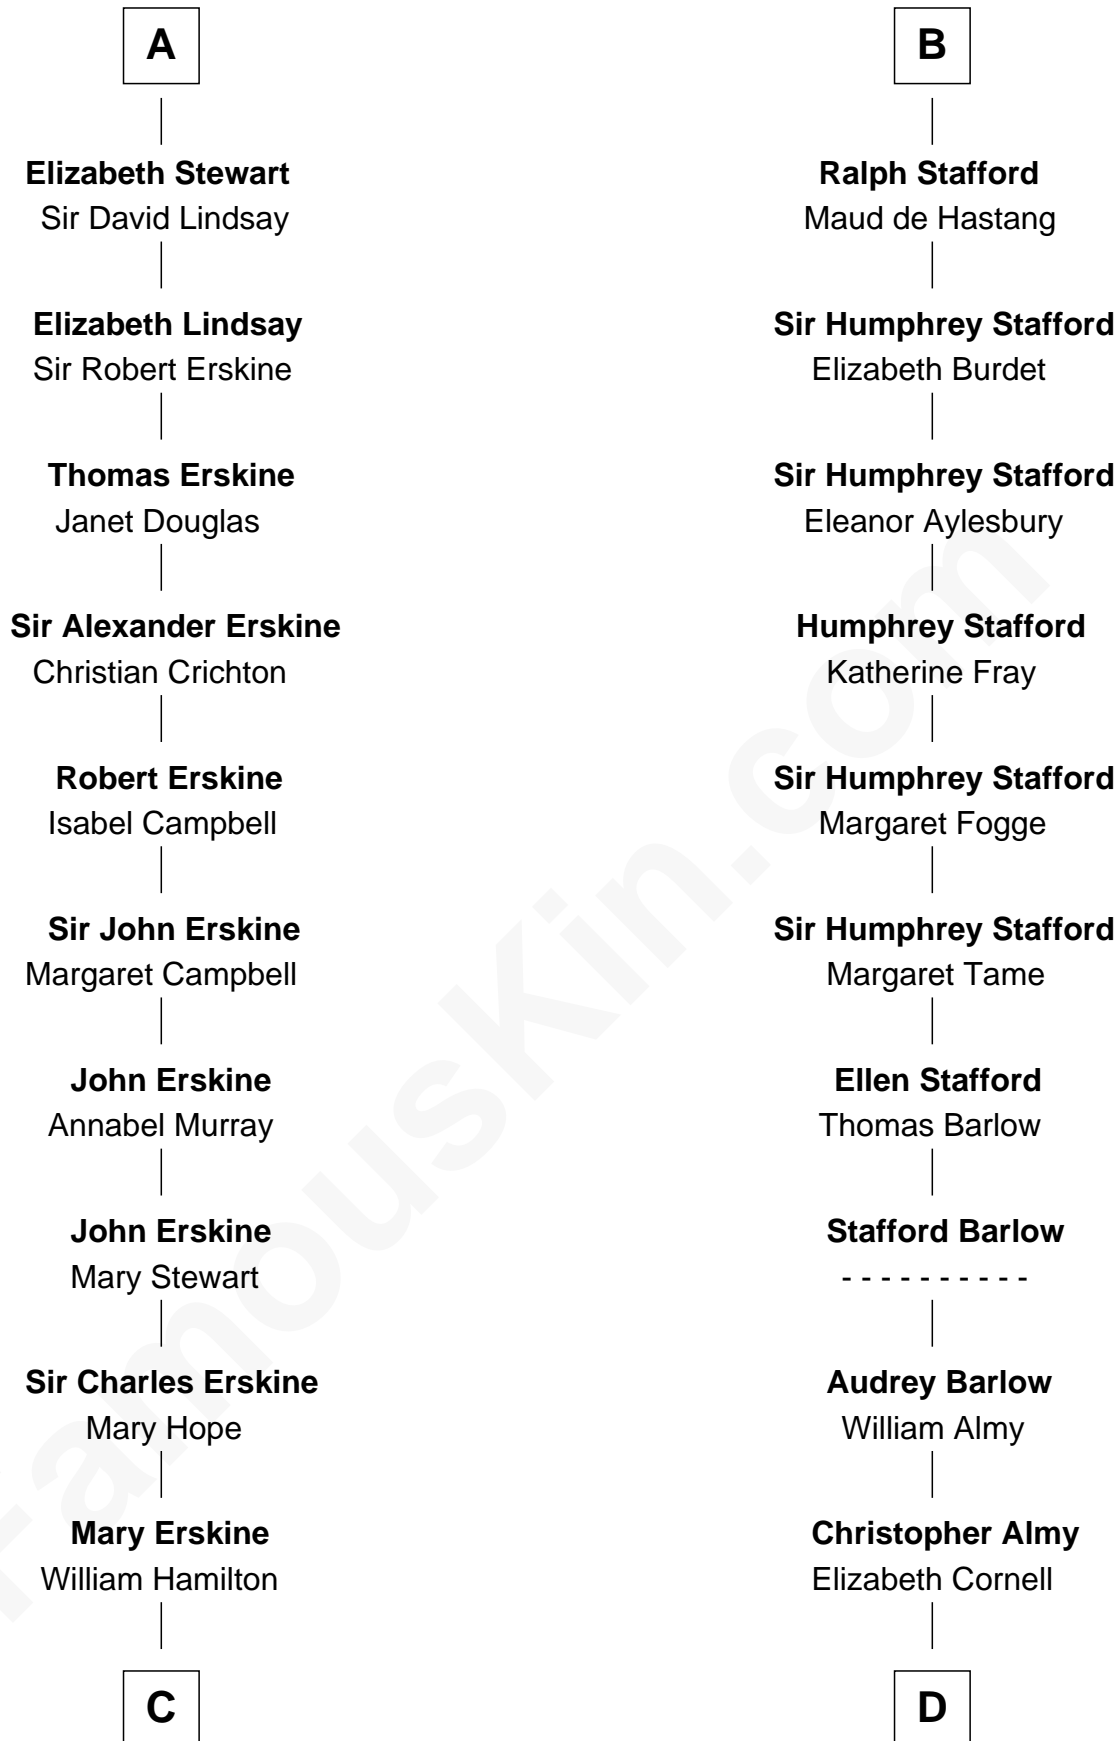

FamousKin.com

Relationship Chart of

Major John Pitcairn

British Commander at Battle of Lexington

18th cousin 1 time removed of

William Ellery

Signer of the Declaration of Independence

C

Katherine Hamilton

Rev. David Pitcairn

Major John Pitcairn

British Commander at Lexington

D

Col. Job Almy

Ann Lawton

Elizabeth Almy