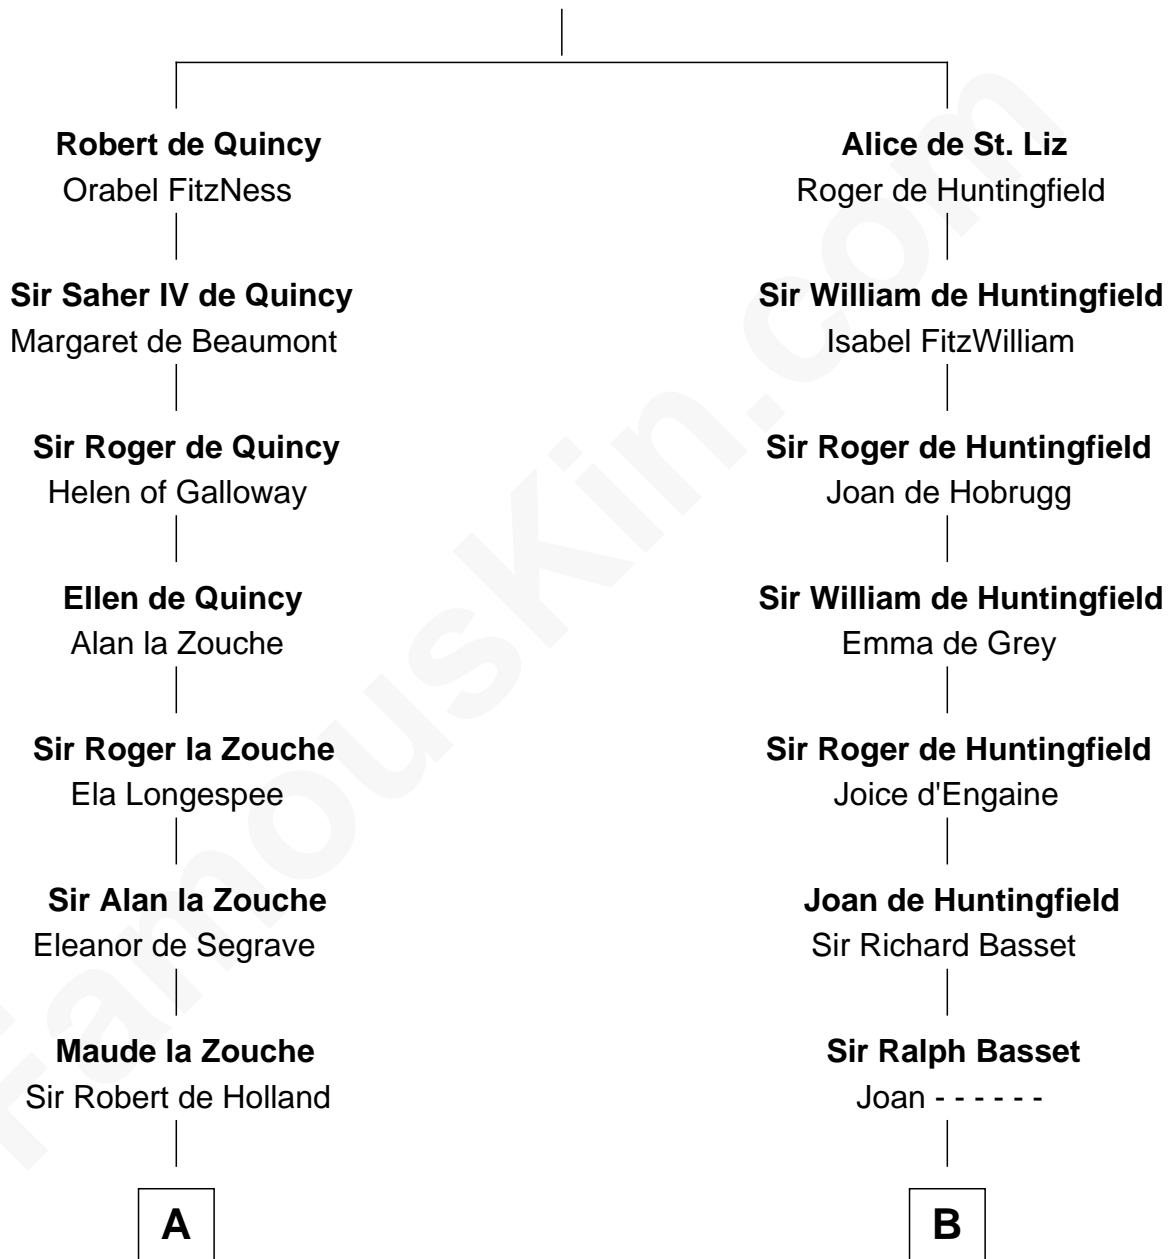

## Relationship Chart of

### Major John Pitcairn

*British Commander at Battle of Lexington*

19th cousin 1 time removed of

**William Ellery**

*Signer of the Declaration of Independence*

**Saher I de Quincy**

Maud de St. Liz

**C**

**Mary Erskine**

William Hamilton

**Katherine Hamilton**

Rev. David Pitcairn

**Major John Pitcairn**

*British Commander at Lexington*

**D**

**Christopher Almy**