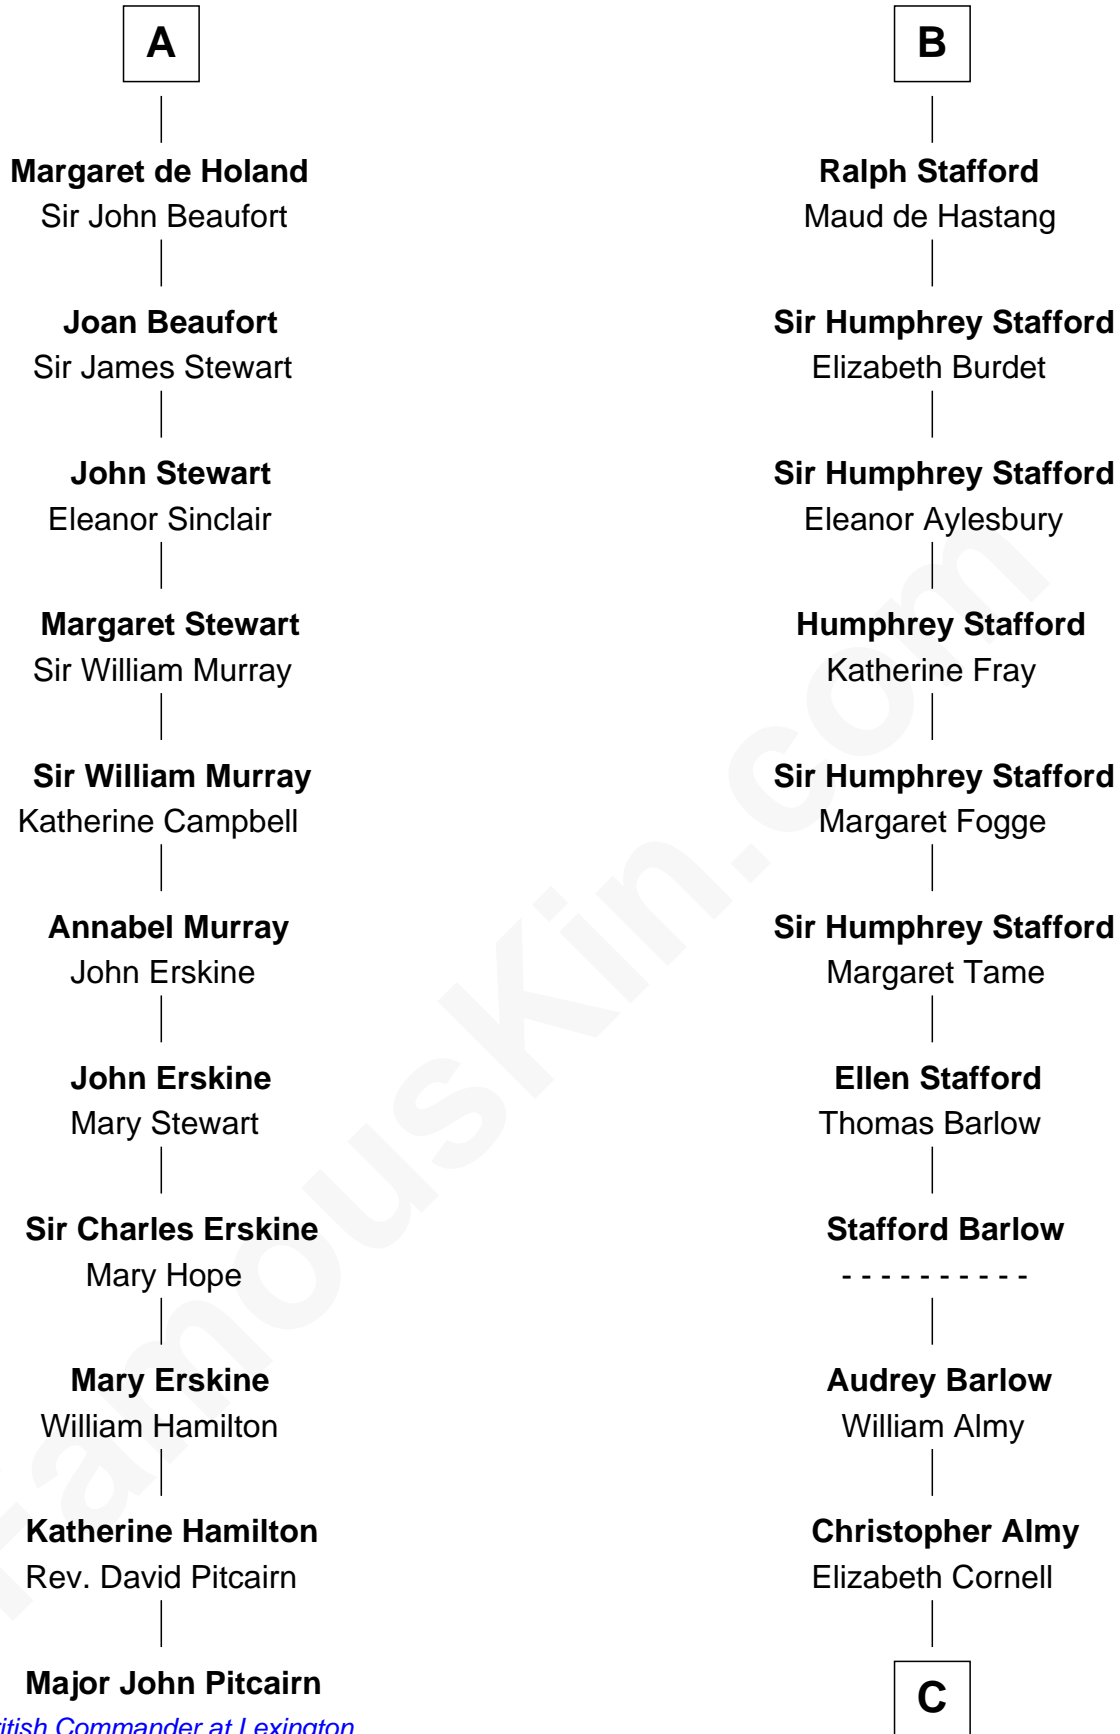

FamousKin.com

Relationship Chart of

Major John Pitcairn

British Commander at Battle of Lexington

17th cousin 2 times removed of

William Ellery

Signer of the Declaration of Independence

C

Col. Job Almy

Ann Lawton

Elizabeth Almy

William Ellery

William Ellery

Signer of Declaration of Independence

FamousKin.com