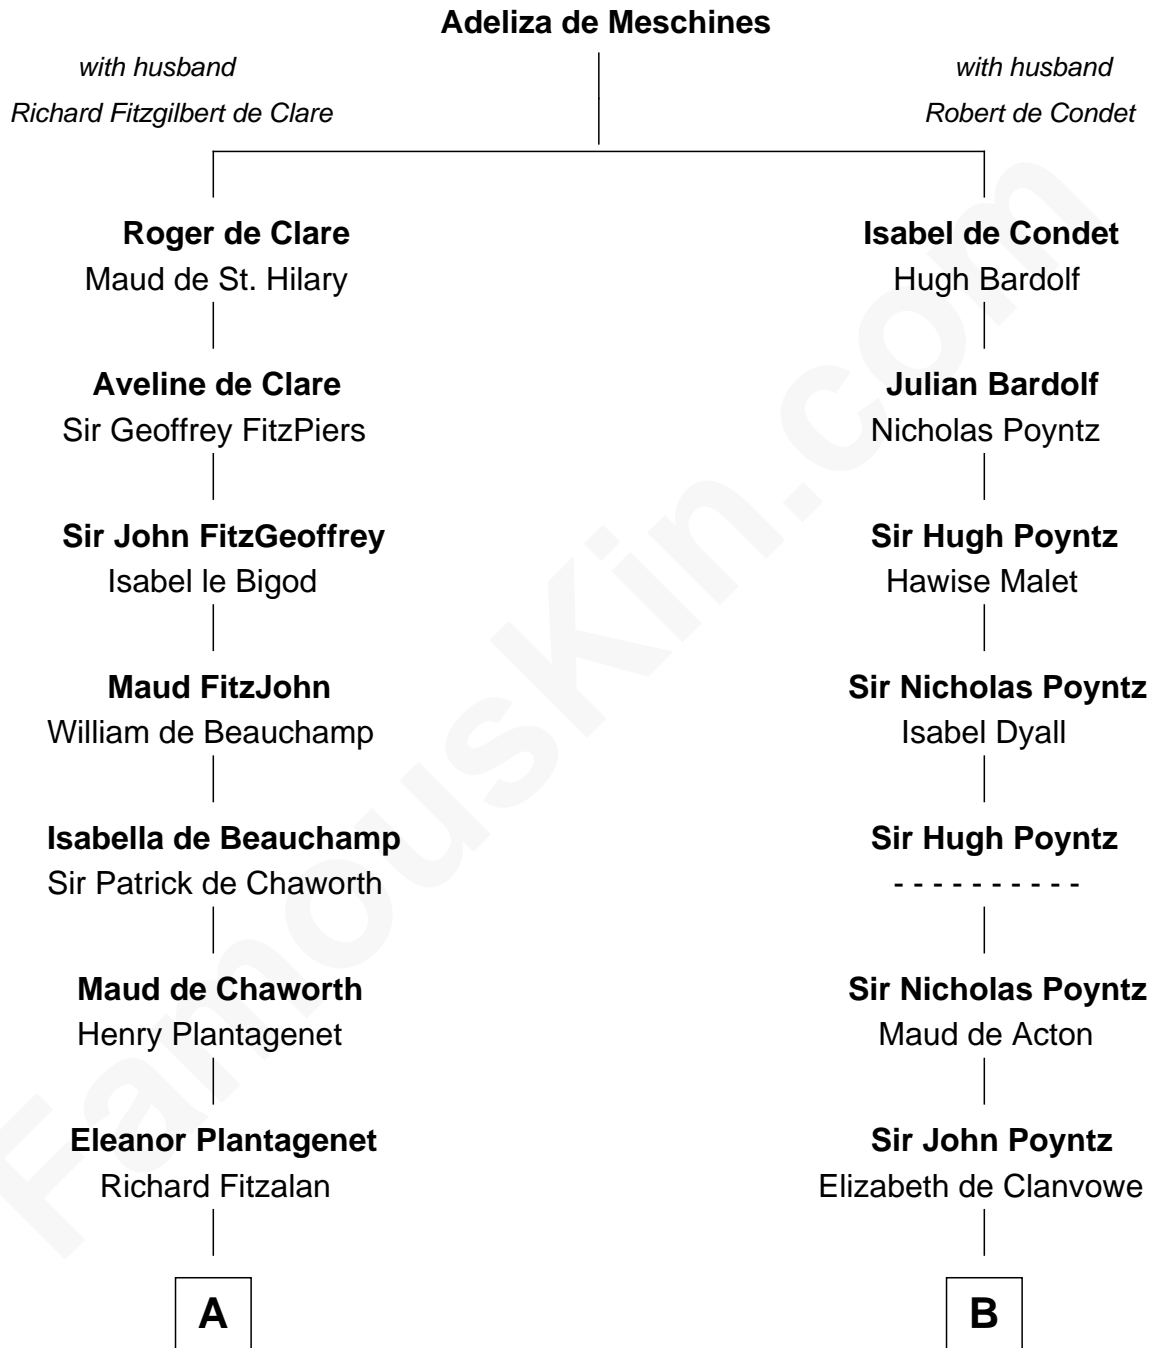

FamousKin.com

Relationship Chart of

Major John Pitcairn

British Commander at Battle of Lexington

18th cousin 1 time removed of

William Ellery

Signer of the Declaration of Independence

C

Katherine Hamilton

Rev. David Pitcairn

Major John Pitcairn

British Commander at Lexington

D

Col. Job Almy

Ann Lawton

Elizabeth Almy