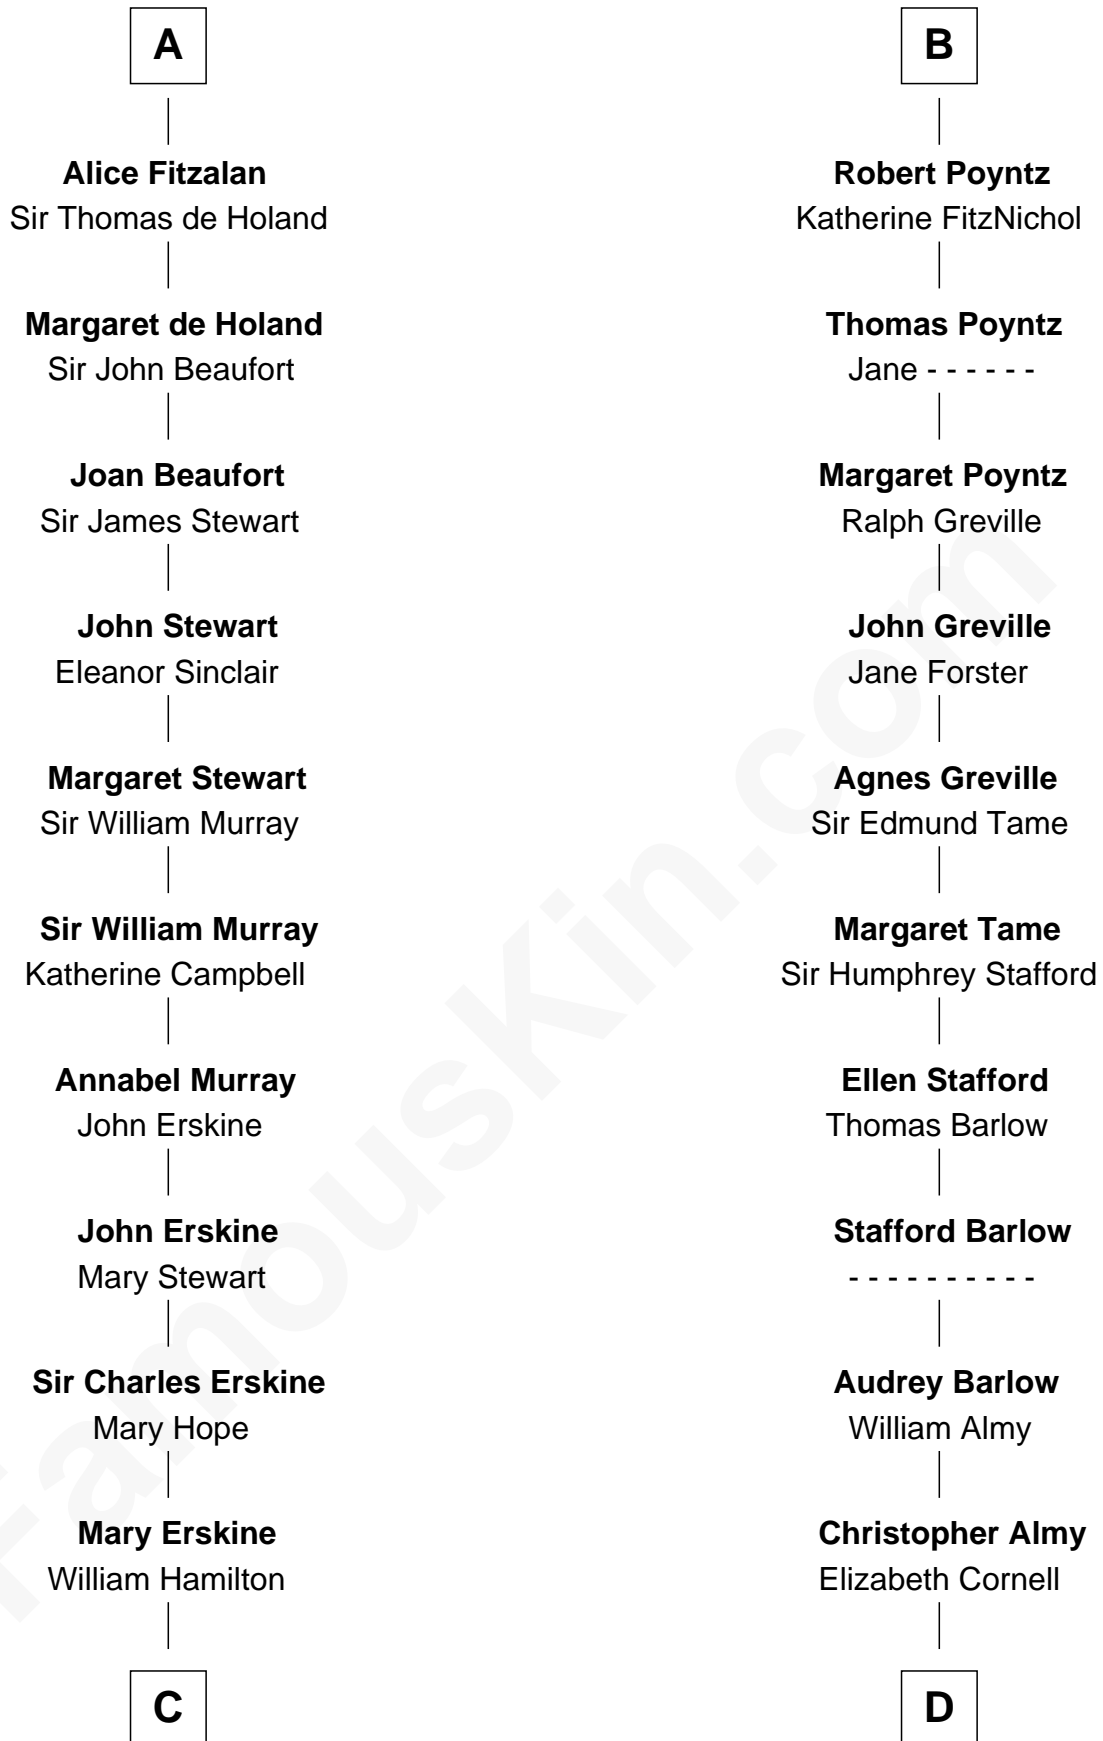

FamousKin.com

Relationship Chart of

Major John Pitcairn

British Commander at Battle of Lexington

18th cousin 1 time removed of

William Ellery

Signer of the Declaration of Independence

C

Katherine Hamilton

Rev. David Pitcairn

Major John Pitcairn

British Commander at Lexington

D

Col. Job Almy

Ann Lawton

Elizabeth Almy