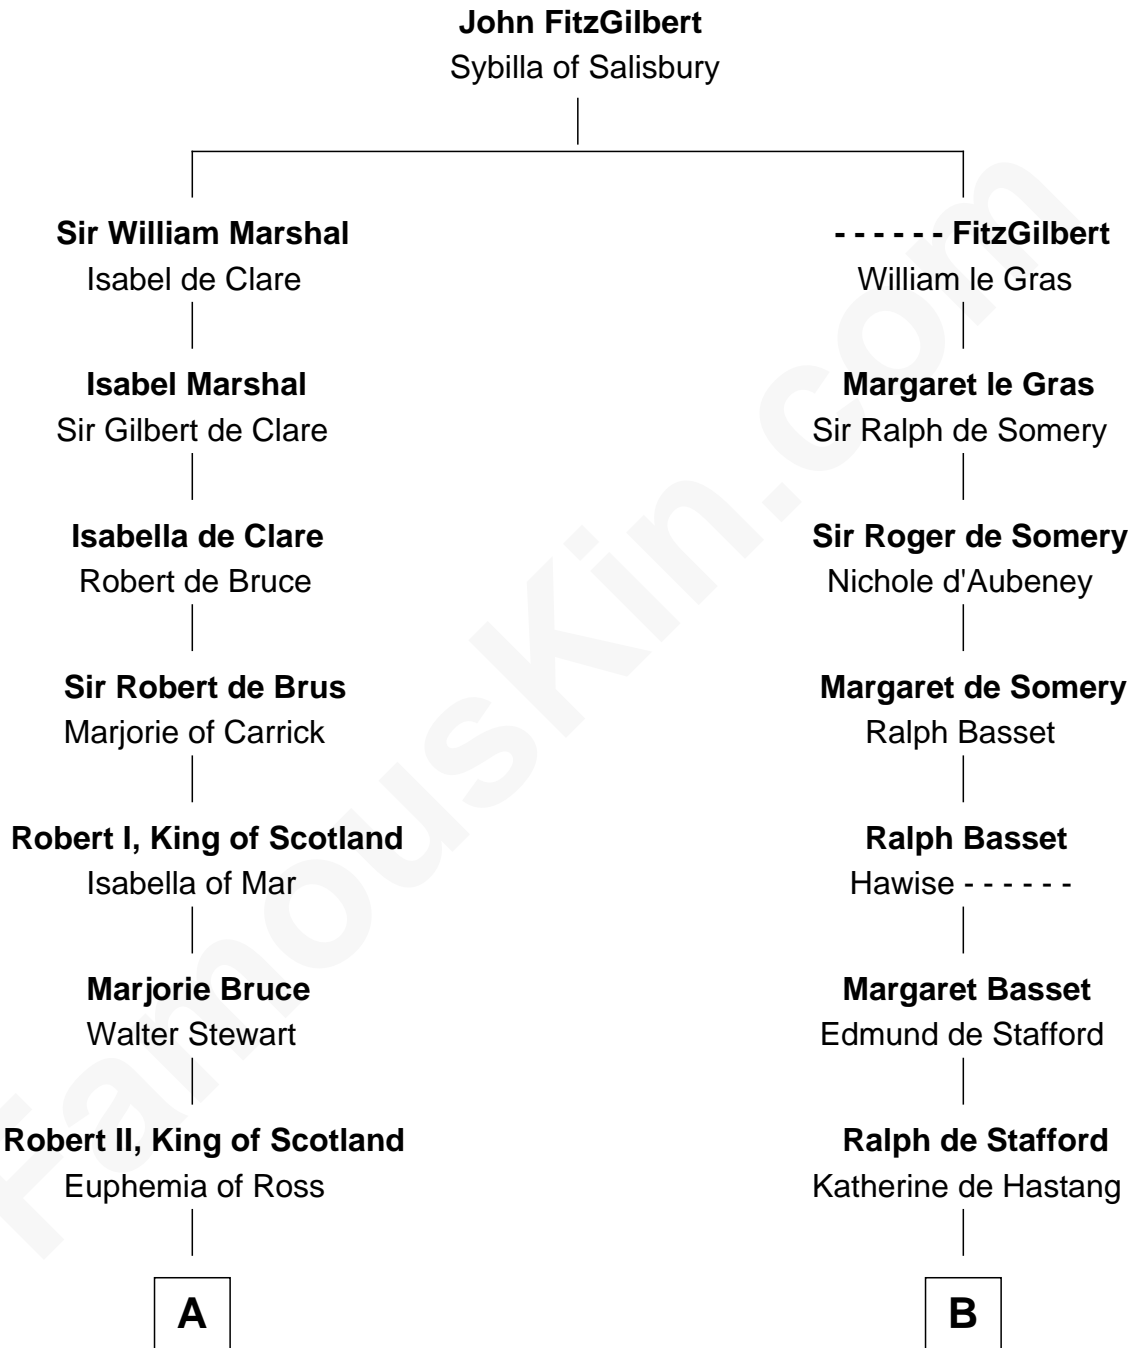

FamousKin.com

Relationship Chart of

Major John Pitcairn

British Commander at Battle of Lexington

18th cousin 2 times removed of

William Ellery

Signer of the Declaration of Independence

C

Katherine Hamilton

Rev. David Pitcairn

Major John Pitcairn

British Commander at Lexington

D

Christopher Almy

Elizabeth Cornell

Col. Job Almy