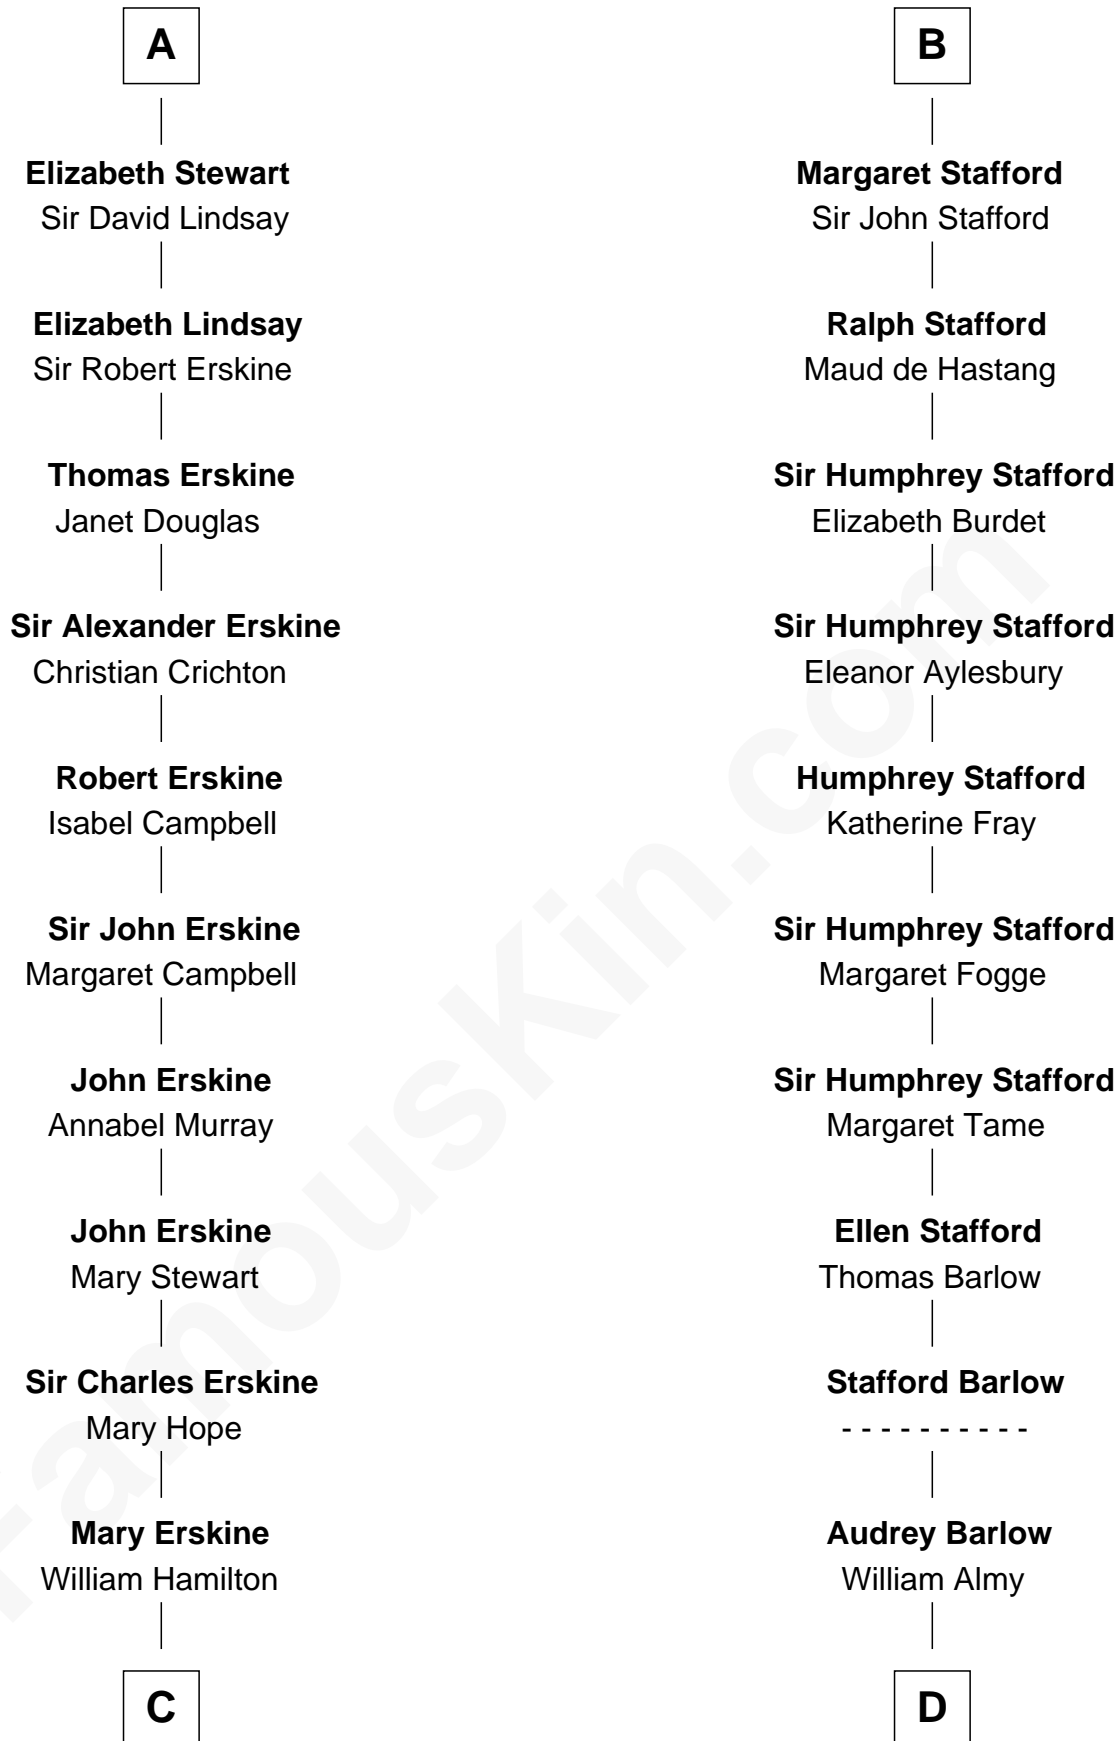

FamousKin.com

Relationship Chart of

Major John Pitcairn

British Commander at Battle of Lexington

18th cousin 2 times removed of

William Ellery

Signer of the Declaration of Independence

C

Katherine Hamilton

Rev. David Pitcairn

Major John Pitcairn

British Commander at Lexington

D

Christopher Almy

Elizabeth Cornell

Col. Job Almy

Ann Lawton

Elizabeth Almy

William Ellery

William Ellery

Signer of Declaration of Independence

FamousKin.com