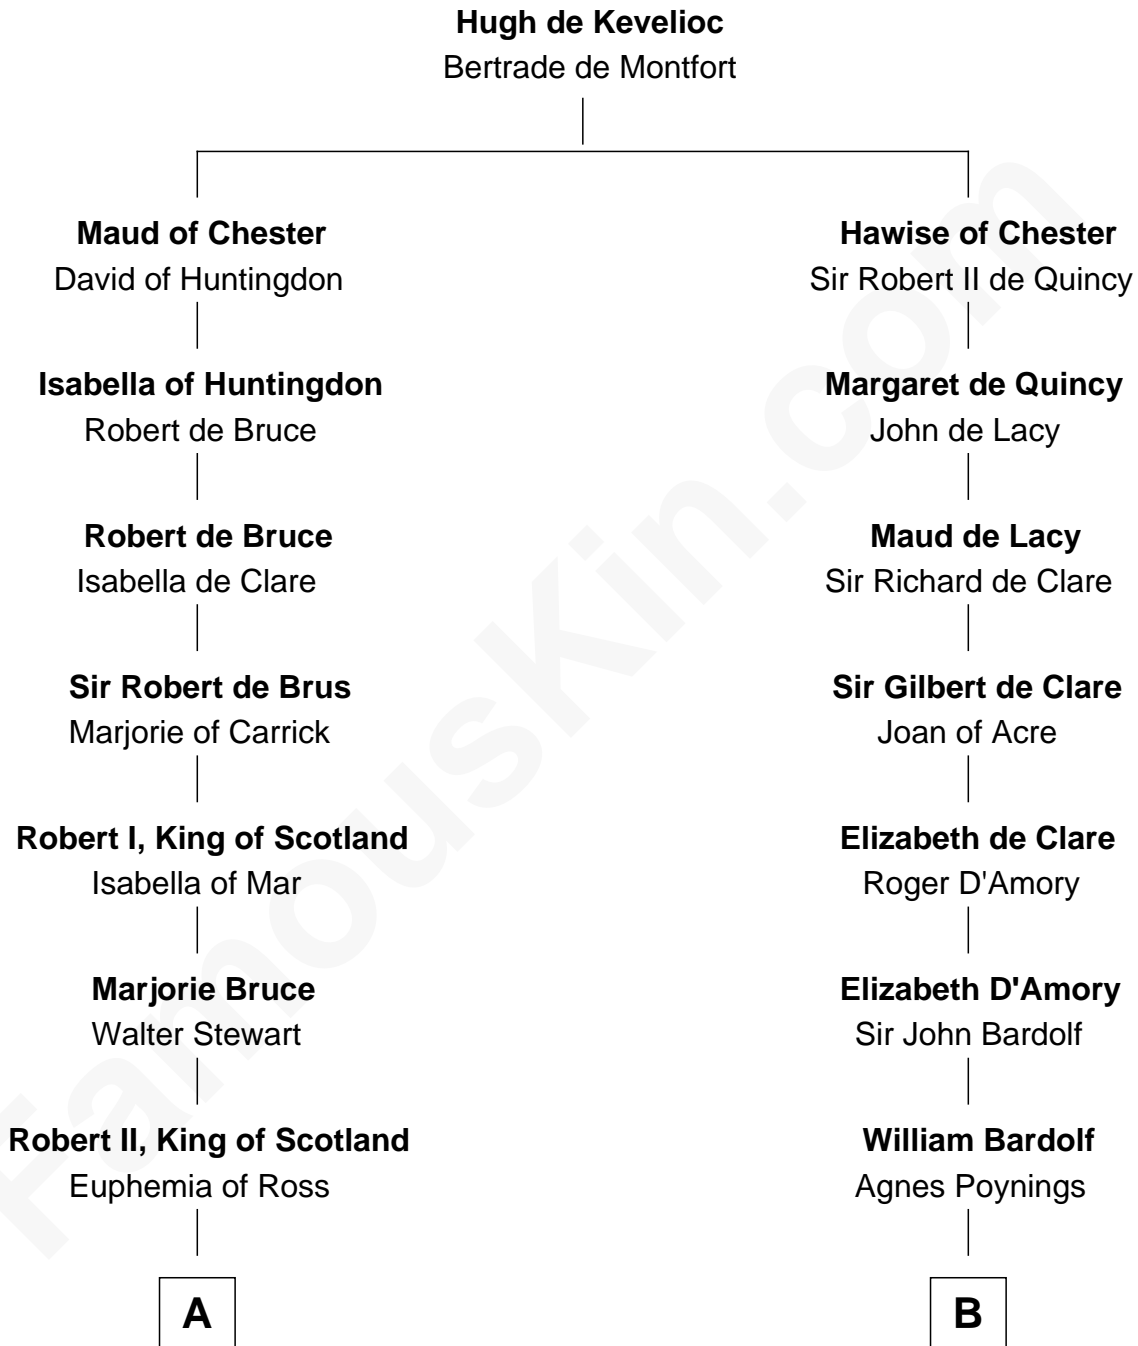

FamousKin.com

Relationship Chart of

Major John Pitcairn

British Commander at Battle of Lexington

18th cousin 1 time removed of

Fletcher Christian

Leader of the mutiny on the Bounty

C

Anne Dixon

Fletcher Christian

Leader of the mutiny on the Bounty

FamousKin.com