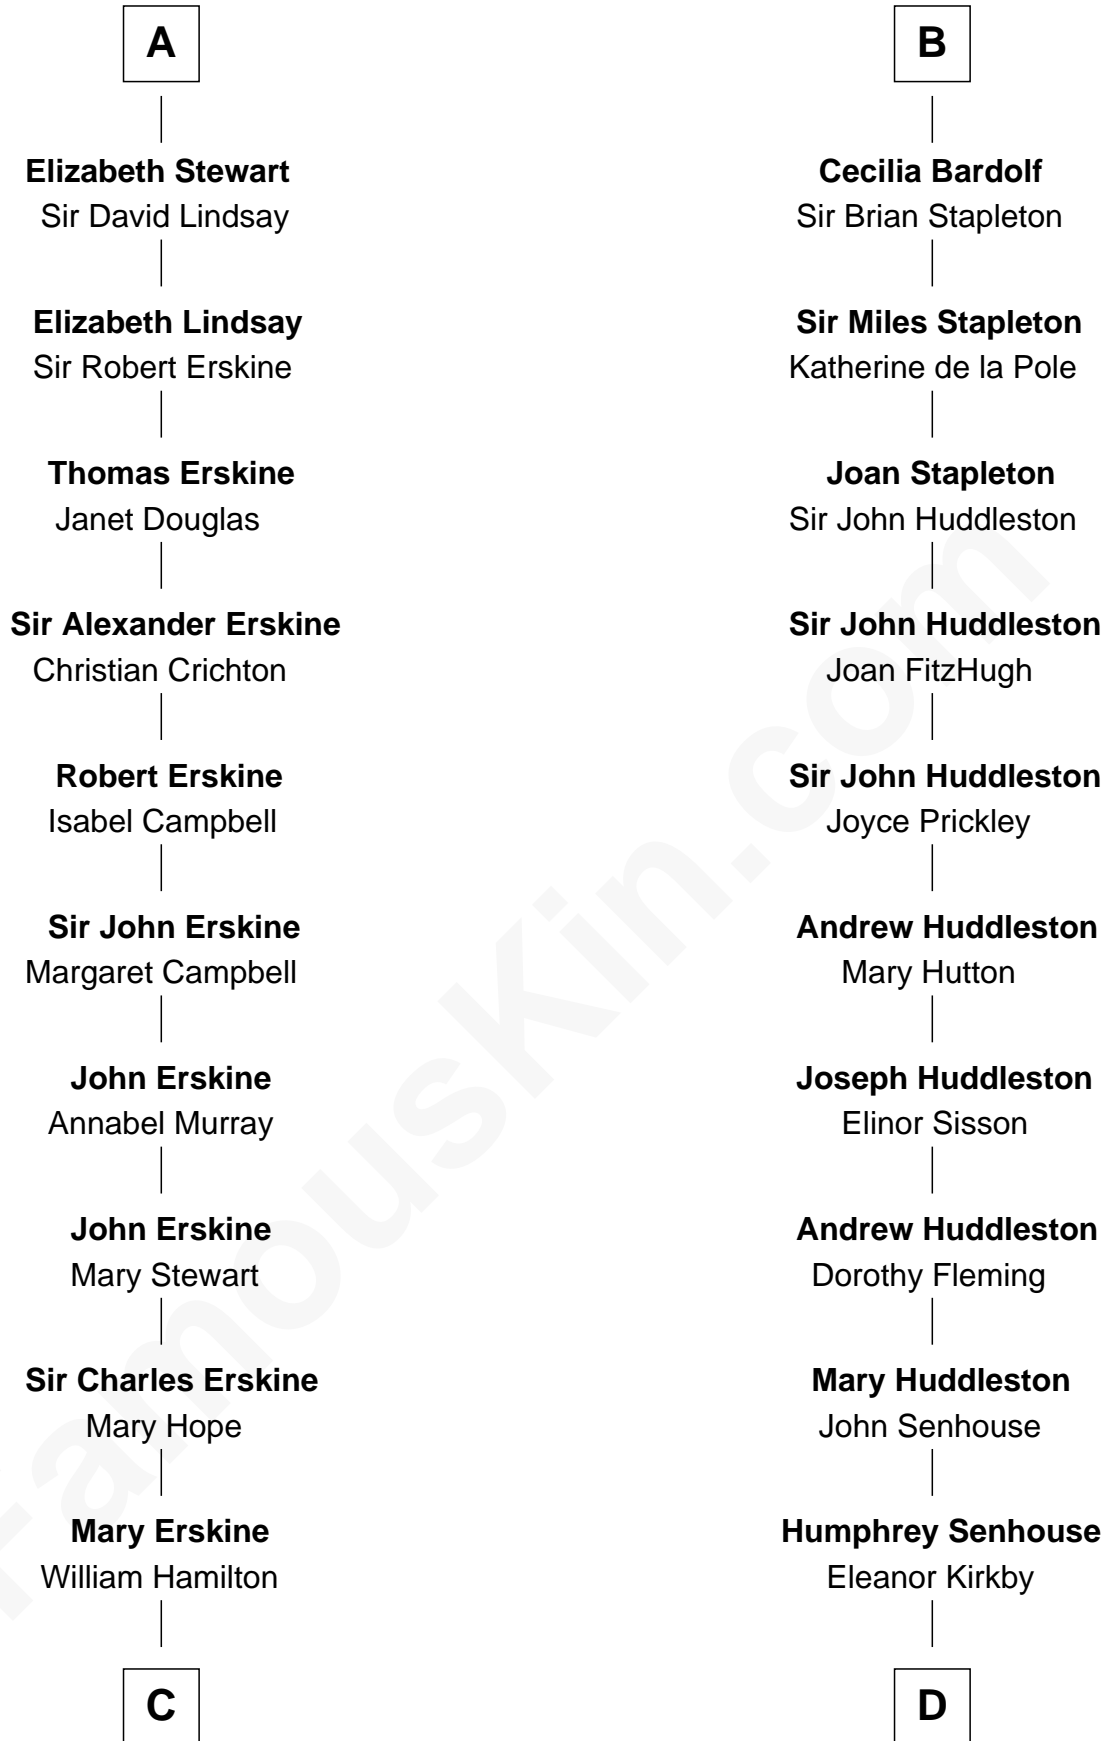

FamousKin.com

Relationship Chart of

Major John Pitcairn

British Commander at Battle of Lexington

18th cousin 1 time removed of

Fletcher Christian

Leader of the mutiny on the Bounty

C

Anne Dixon

Fletcher Christian

Leader of the mutiny on the Bounty

FamousKin.com