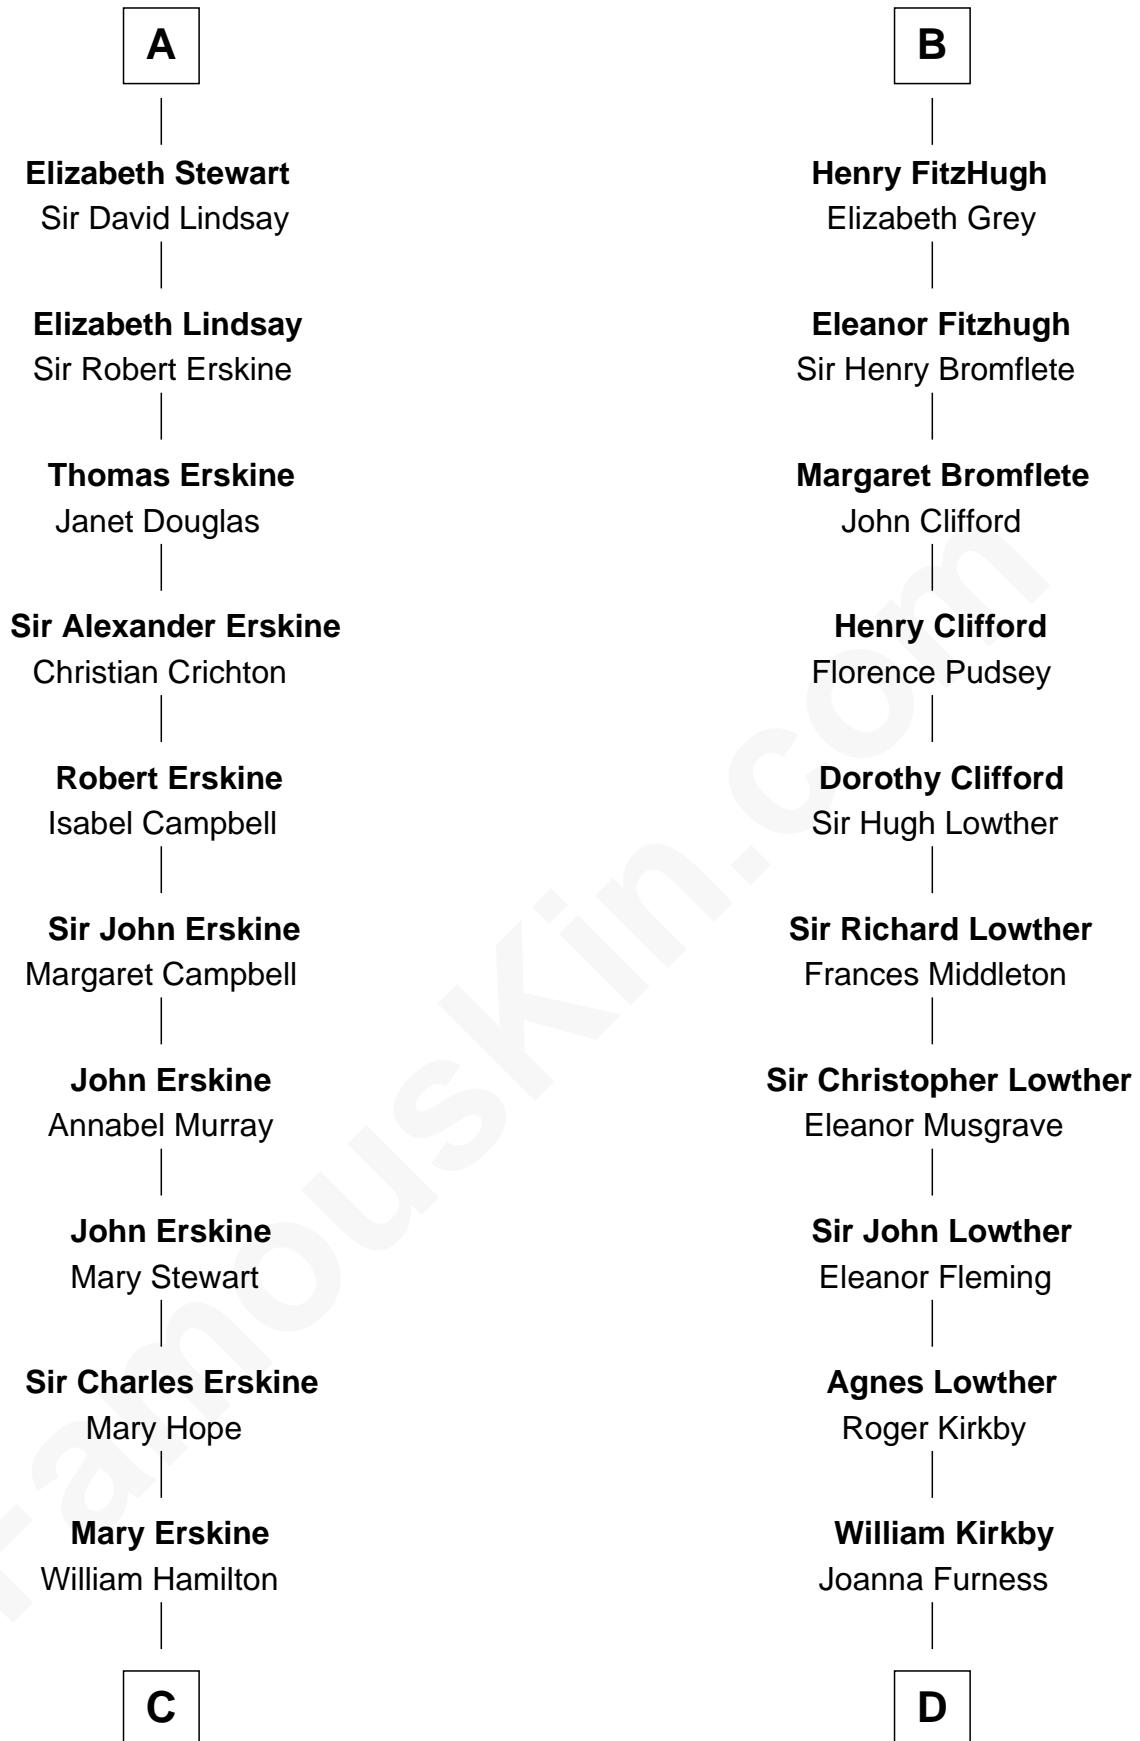

FamousKin.com

Relationship Chart of

Major John Pitcairn

British Commander at Battle of Lexington

18th cousin 2 times removed of

Fletcher Christian

Leader of the mutiny on the Bounty

Henry of Huntingdon

Ada de Warenne

C

Katherine Hamilton

Rev. David Pitcairn

Major John Pitcairn

British Commander at Lexington

D

Eleanor Kirkby

Humphrey Senhouse

Bridget Senhouse

John Christian

Charles Christian

Anne Dixon

Fletcher Christian

Leader of the mutiny on the Bounty