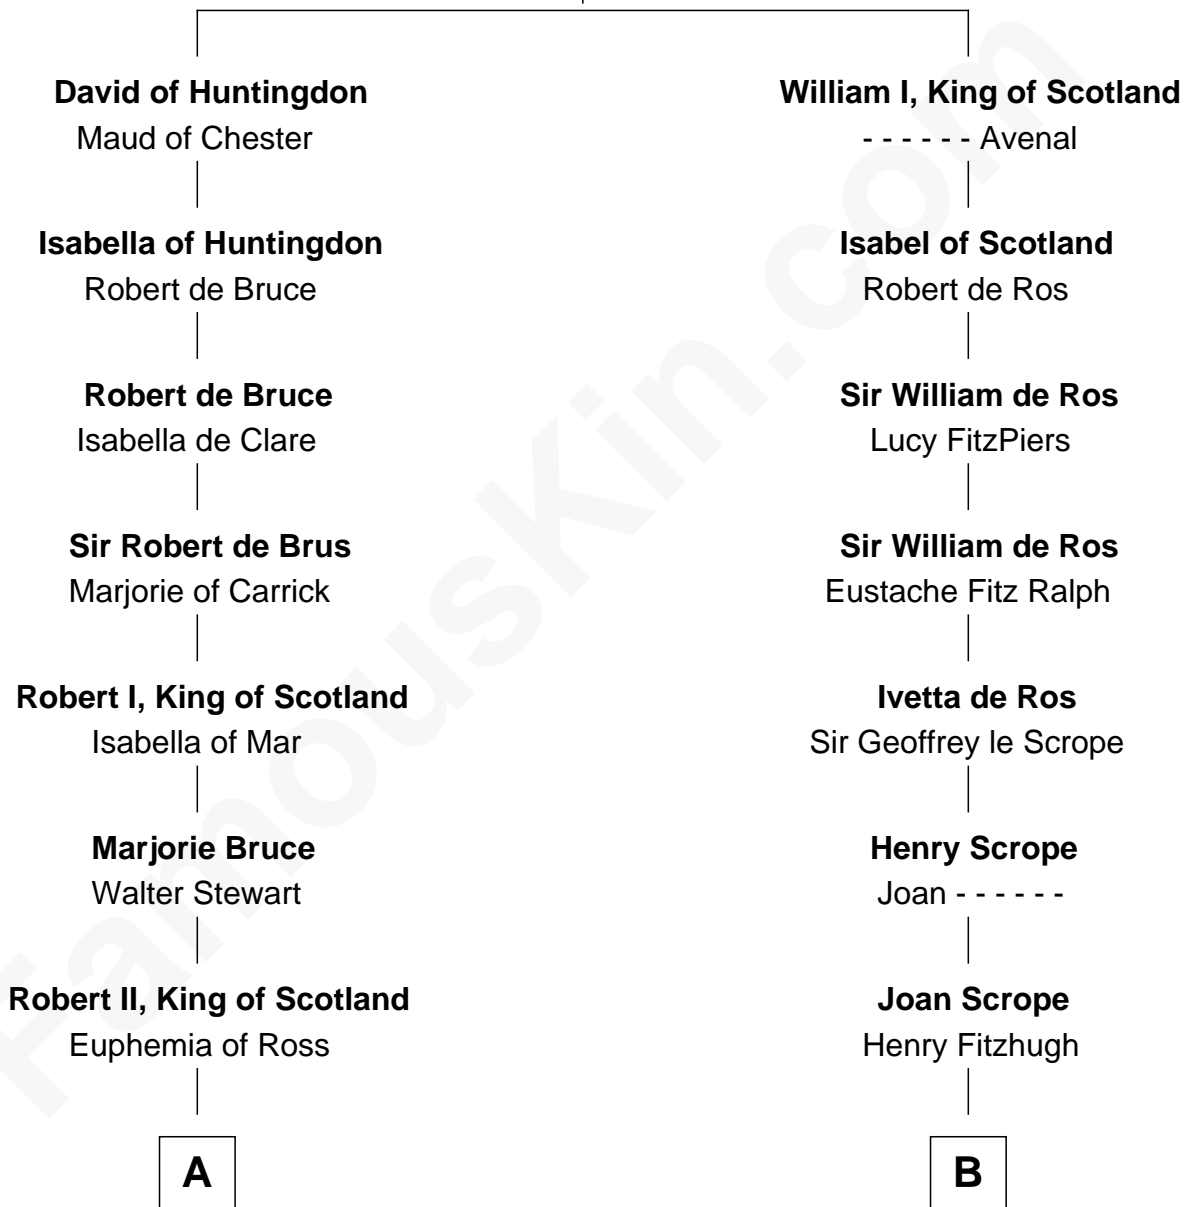

FamousKin.com

Relationship Chart of

Major John Pitcairn

British Commander at Battle of Lexington

18th cousin 2 times removed of

Fletcher Christian

Leader of the mutiny on the Bounty

Henry of Huntingdon

Ada de Warenne

C

Katherine Hamilton

Rev. David Pitcairn

Major John Pitcairn

British Commander at Lexington

D

Eleanor Kirkby

Humphrey Senhouse

Bridget Senhouse

John Christian

Charles Christian

Anne Dixon

Fletcher Christian

Leader of the mutiny on the Bounty