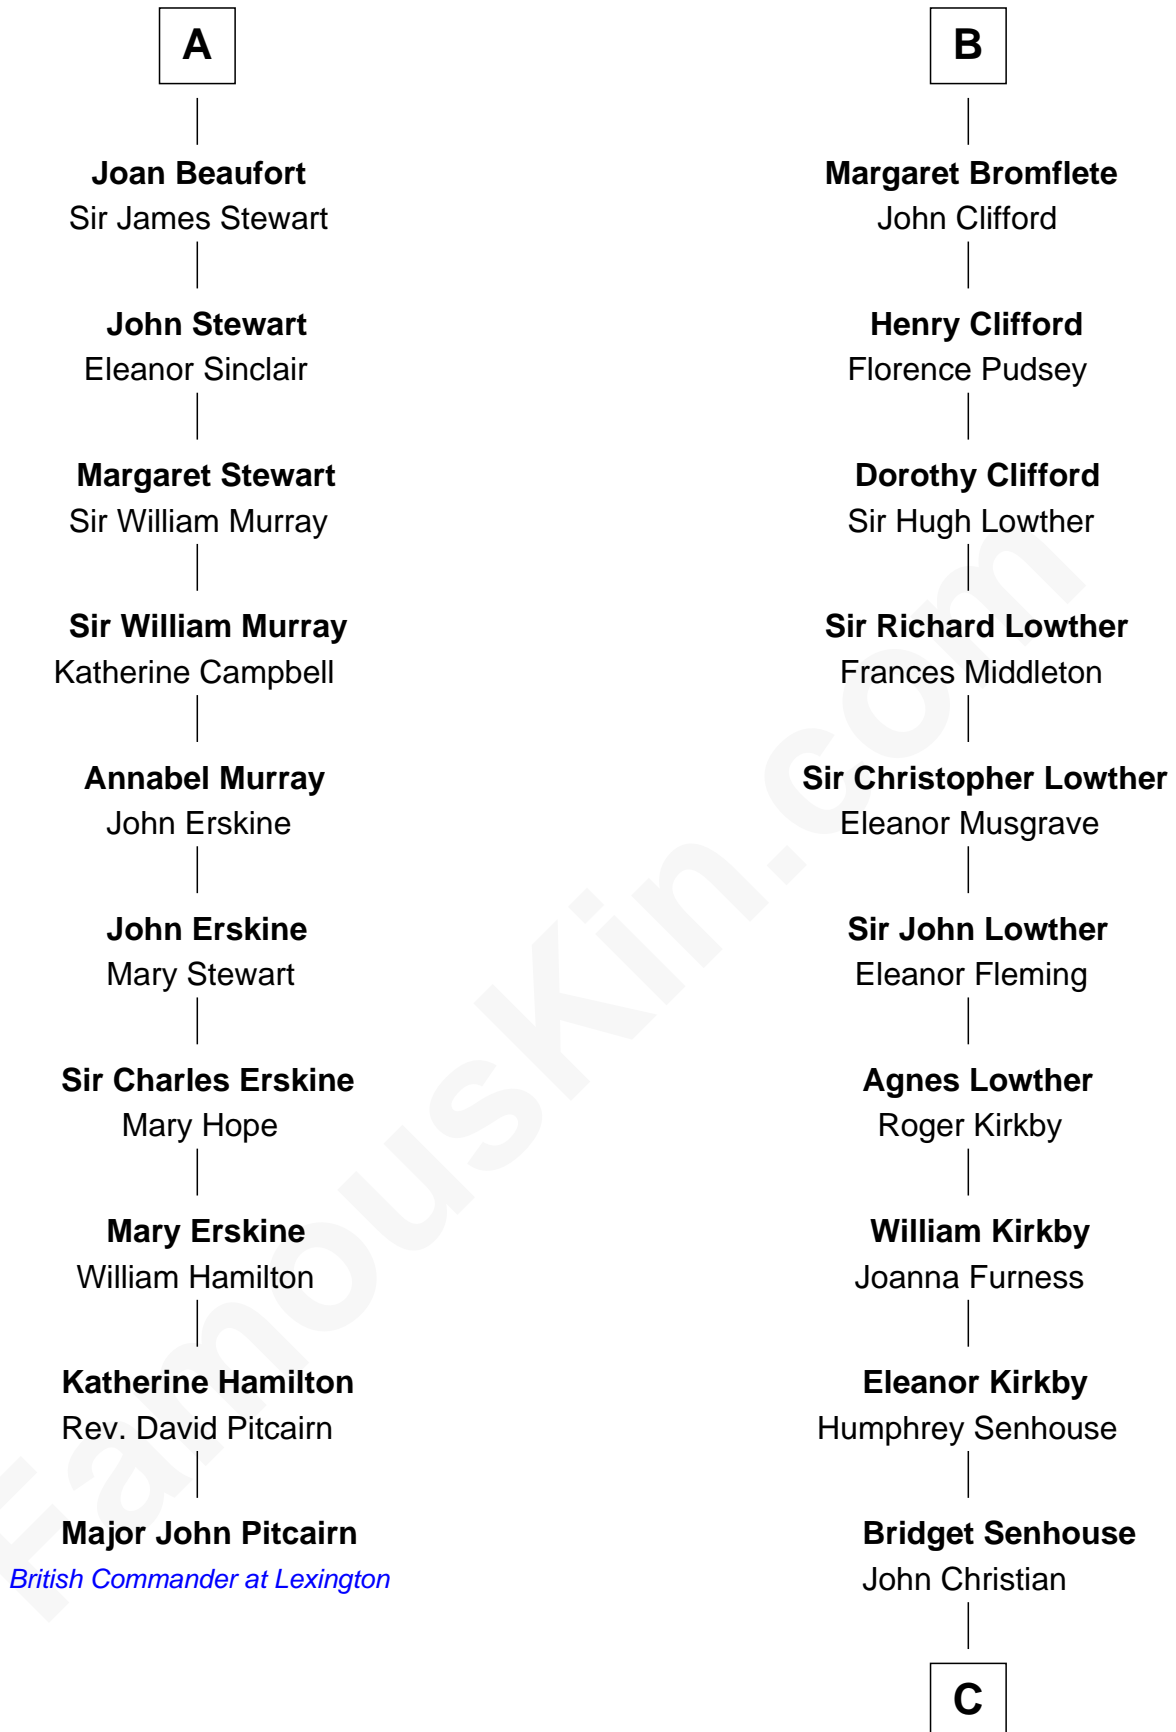

FamousKin.com

Relationship Chart of

Major John Pitcairn

British Commander at Battle of Lexington

16th cousin 2 times removed of

Fletcher Christian

Leader of the mutiny on the Bounty

Sir William Longespee

Margaret de Holand
Sir John Beaufort

A

Ida Longespee

Sir Walter FitzRobert

Ela FitzWalter

William de Odingsells

Margaret de Oddingseles

Sir John de Grey

Sir John Grey

Avice Marmion

Sir Robert Grey

Lora de St. Quintin

Elizabeth Grey

Henry FitzHugh

Eleanor Fitzhugh

Sir Henry Bromflete

B

C

Charles Christian

Anne Dixon

Fletcher Christian

Leader of the mutiny on the Bounty

FamousKin.com