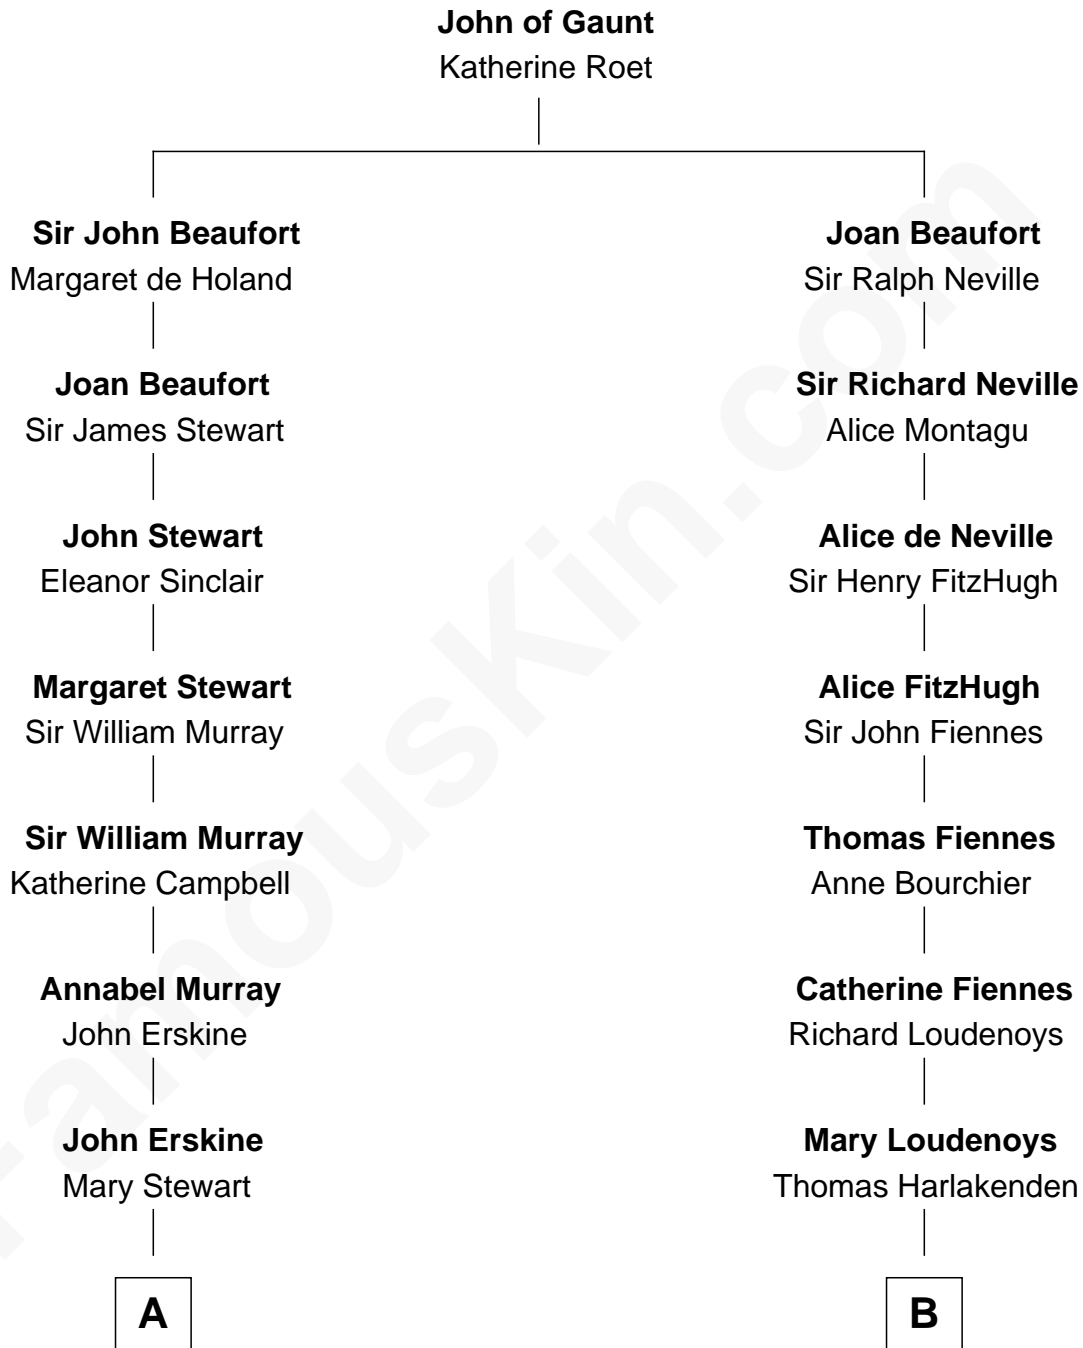

FamousKin.com

Relationship Chart of

Major John Pitcairn

British Commander at Battle of Lexington

10th cousin 9 times removed of

Ali Wentworth

TV Actress and Comedienne

C

Janet January Elliott
Richard Bryant Hobart

Mable Bryant Hobart
Eric Bartlett Wentworth

Ali Wentworth
TV Actress and Comedienne

FamousKin.com