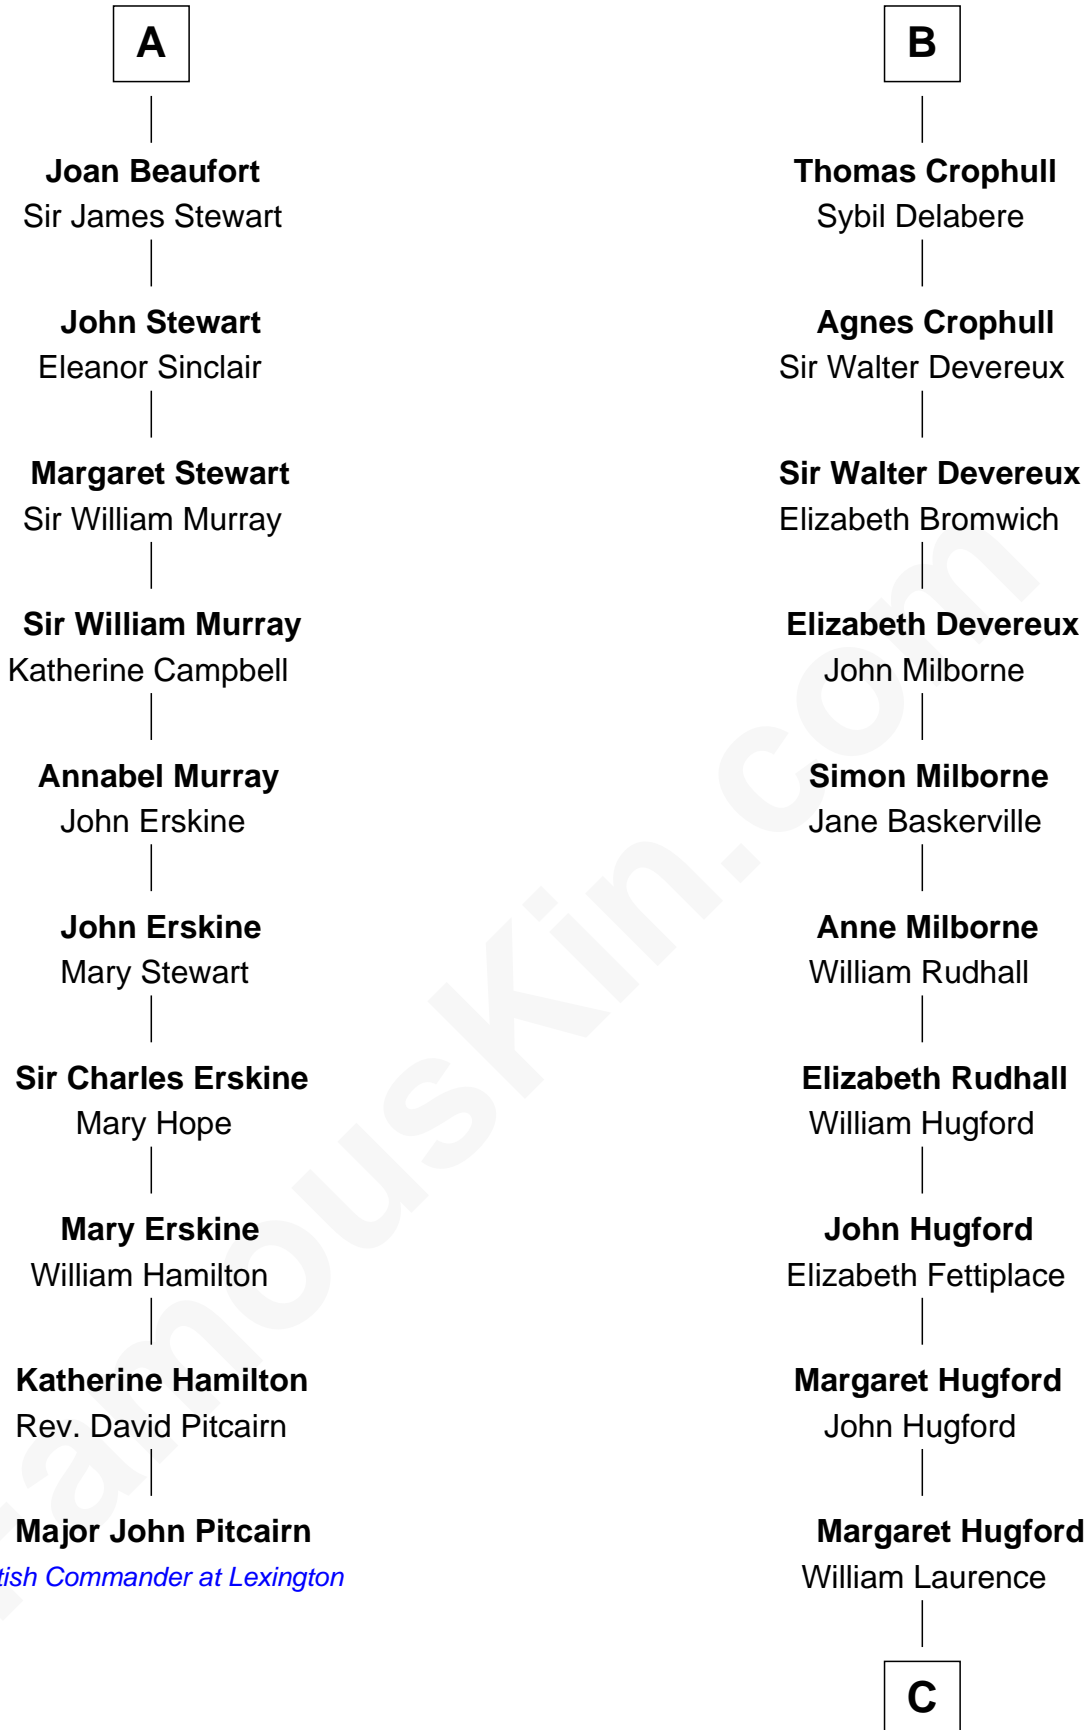

## Relationship Chart of

### Major John Pitcairn

*British Commander at Battle of Lexington*

16th cousin 5 times removed of

**Button Gwinnett**

*Signer of the Declaration of Independence*

**C**

**Elizabeth Laurence**

George Gwinnett