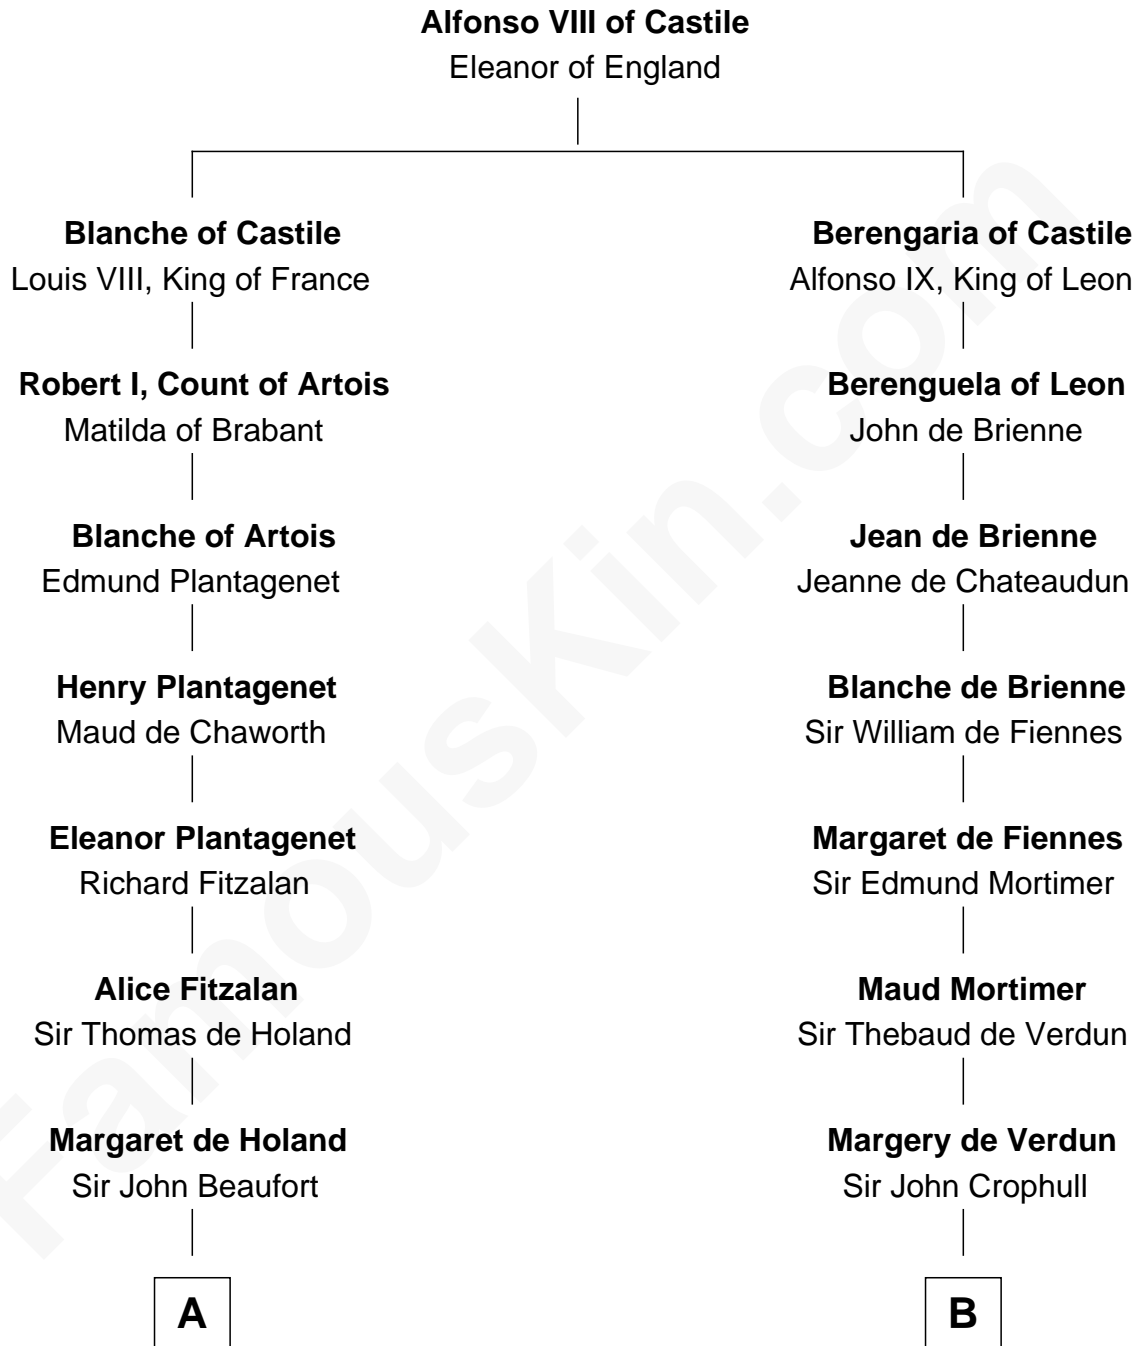

## Relationship Chart of

### Major John Pitcairn

*British Commander at Battle of Lexington*

16th cousin 5 times removed of

**Button Gwinnett**

*Signer of the Declaration of Independence*

**C**

**Elizabeth Laurence**

George Gwinnett