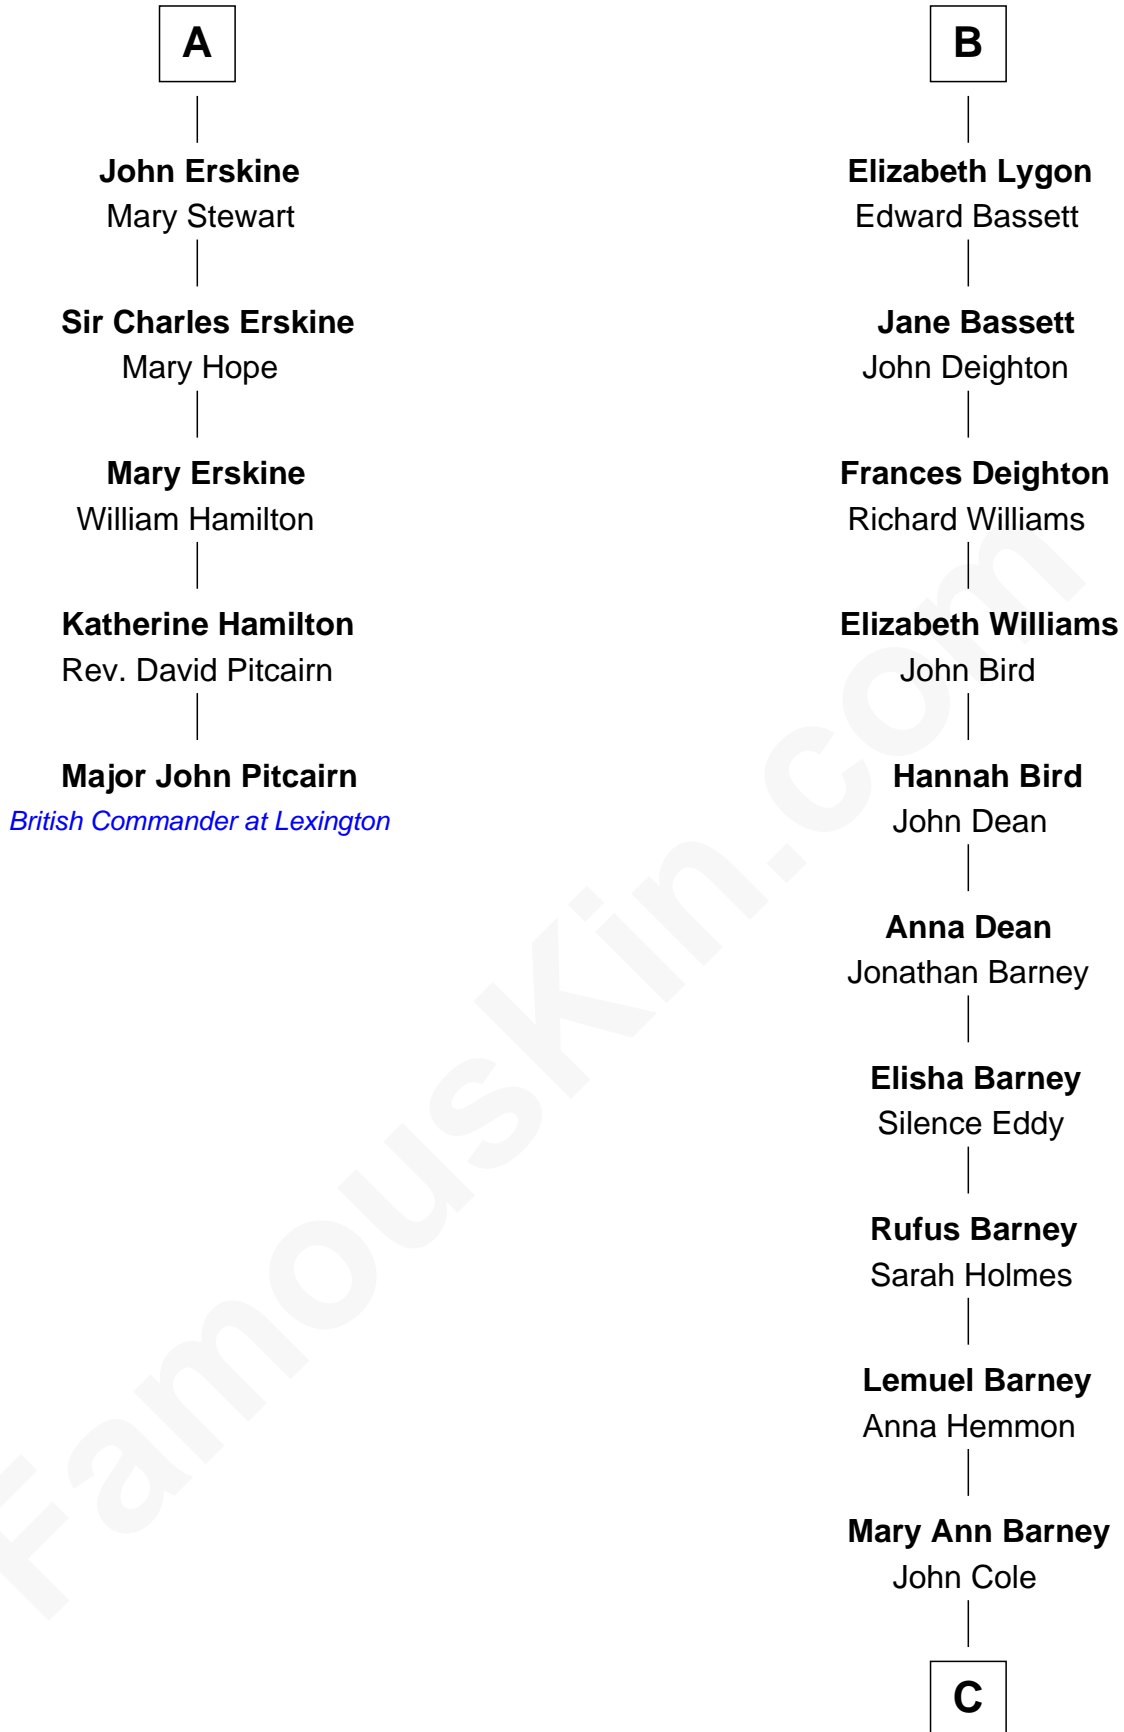

## Relationship Chart of

### Major John Pitcairn

*British Commander at Battle of Lexington*

11th cousin 10 times removed of

### Michael Lookinland

*TV Actor*

**C**

**Rufus Lemuel Cole**

Matilda M. Hall

**Nellie M. Cole**

John Andrew Lookinland

**Orrin Paul Lookinland**