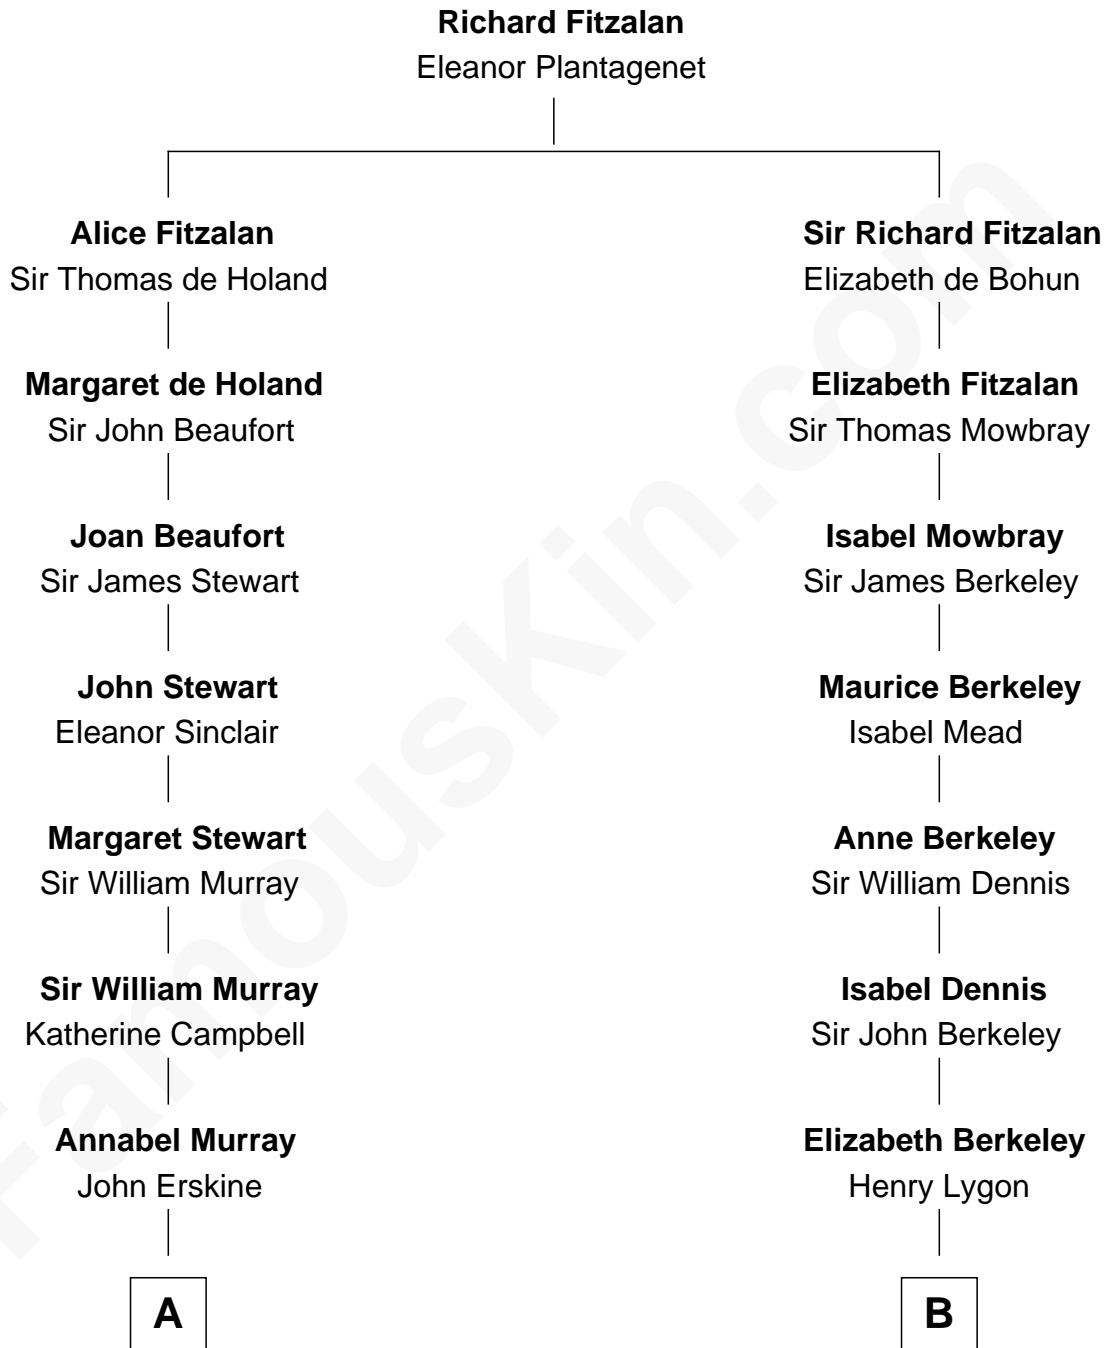

FamousKin.com

Relationship Chart of

Major John Pitcairn

British Commander at Battle of Lexington

11th cousin 10 times removed of

Michael Lookinland

TV Actor