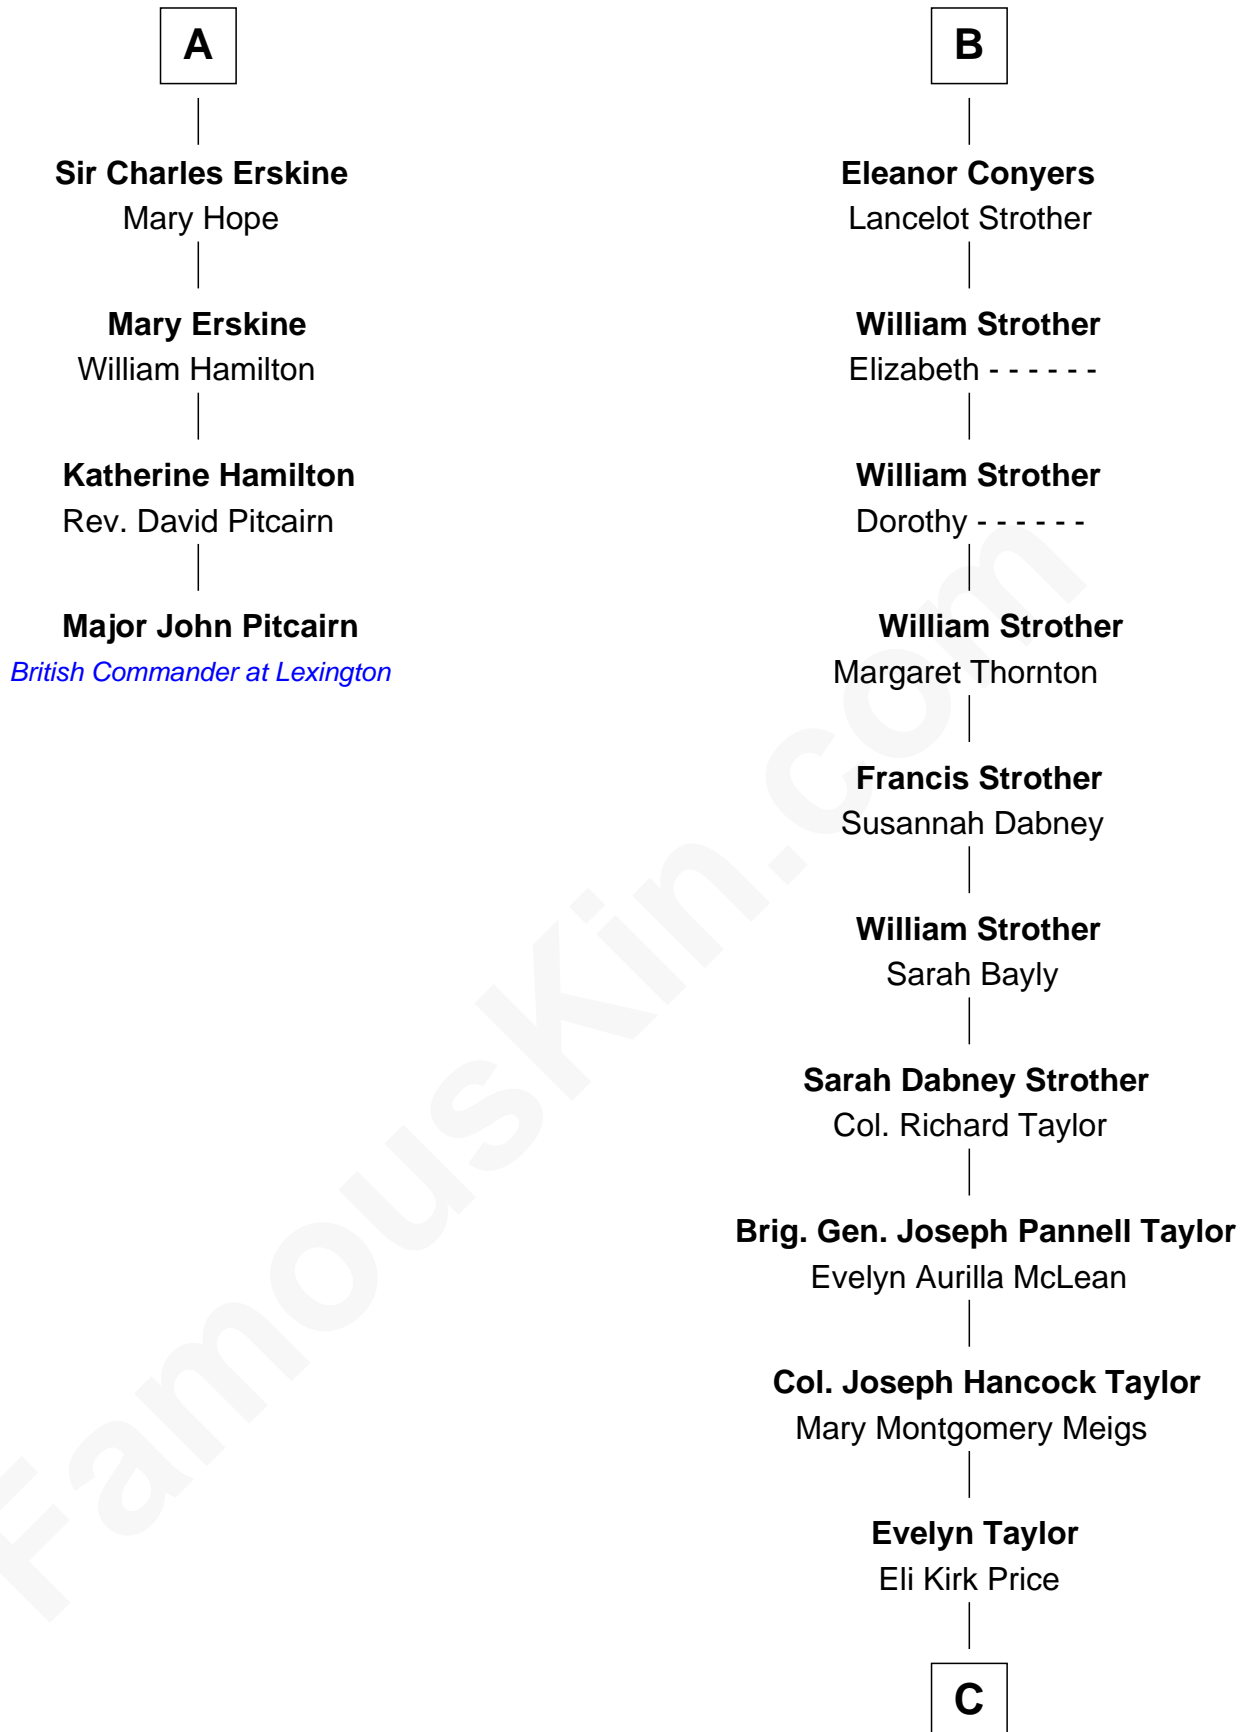

FamousKin.com

Relationship Chart of

Major John Pitcairn

British Commander at Battle of Lexington

10th cousin 9 times removed of

Parker Stevenson

TV and Movie Actor

C

Philip Price

Sarah Meade Harrison

Sarah Meade Price

Richard Stevenson Parker

Parker Stevenson

TV and Movie Actor

FamousKin.com