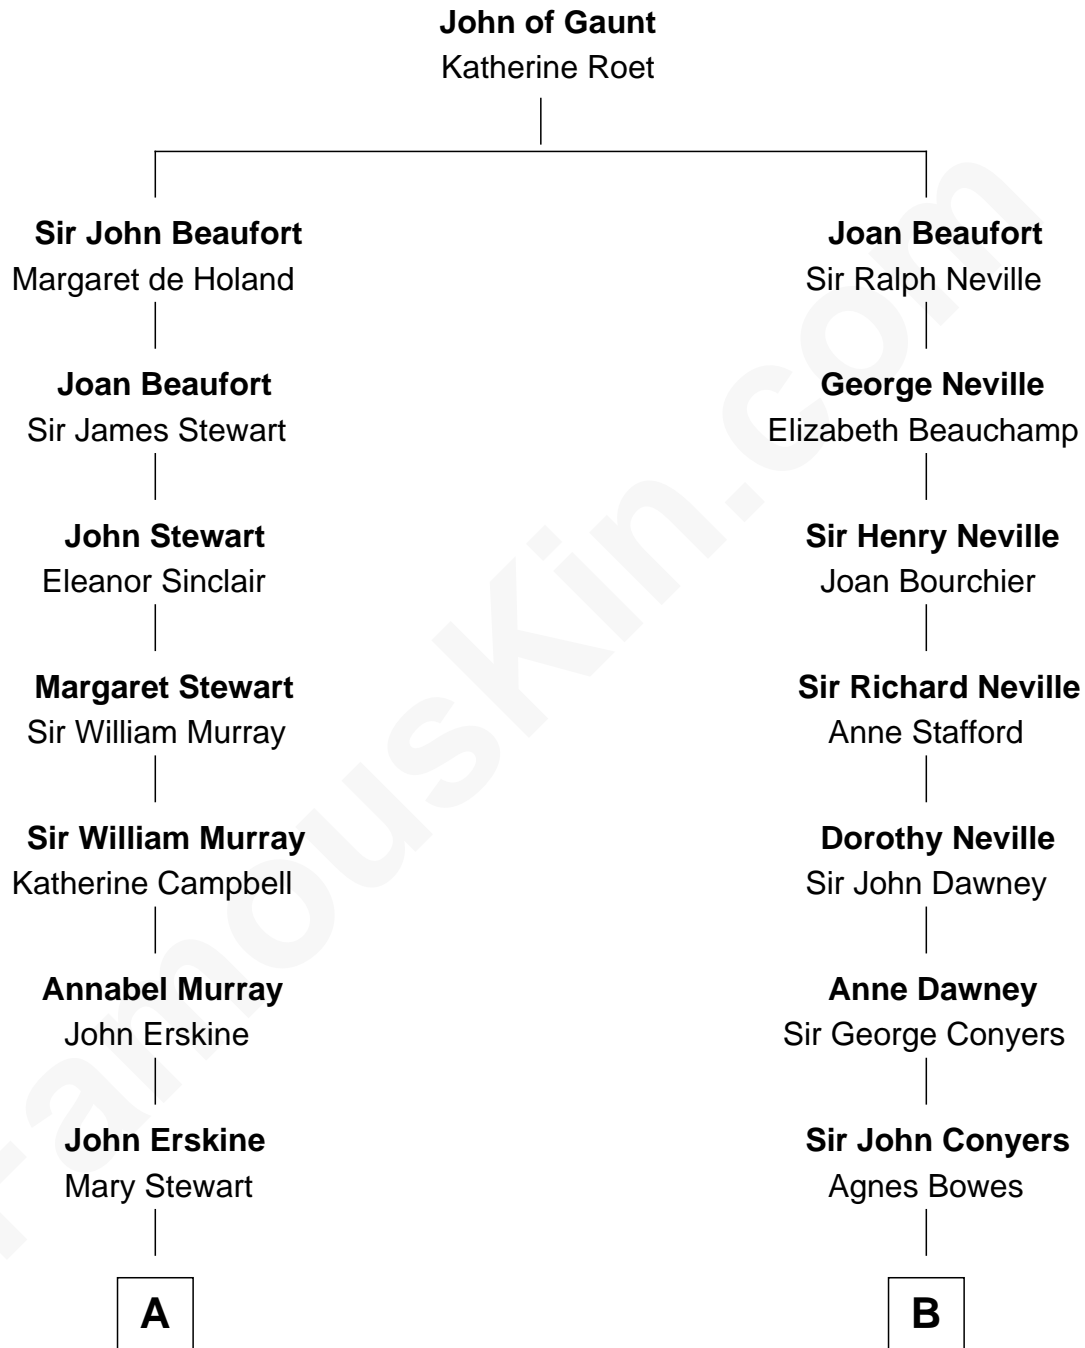

FamousKin.com

Relationship Chart of

Major John Pitcairn

British Commander at Battle of Lexington

10th cousin 9 times removed of

Parker Stevenson

TV and Movie Actor

C