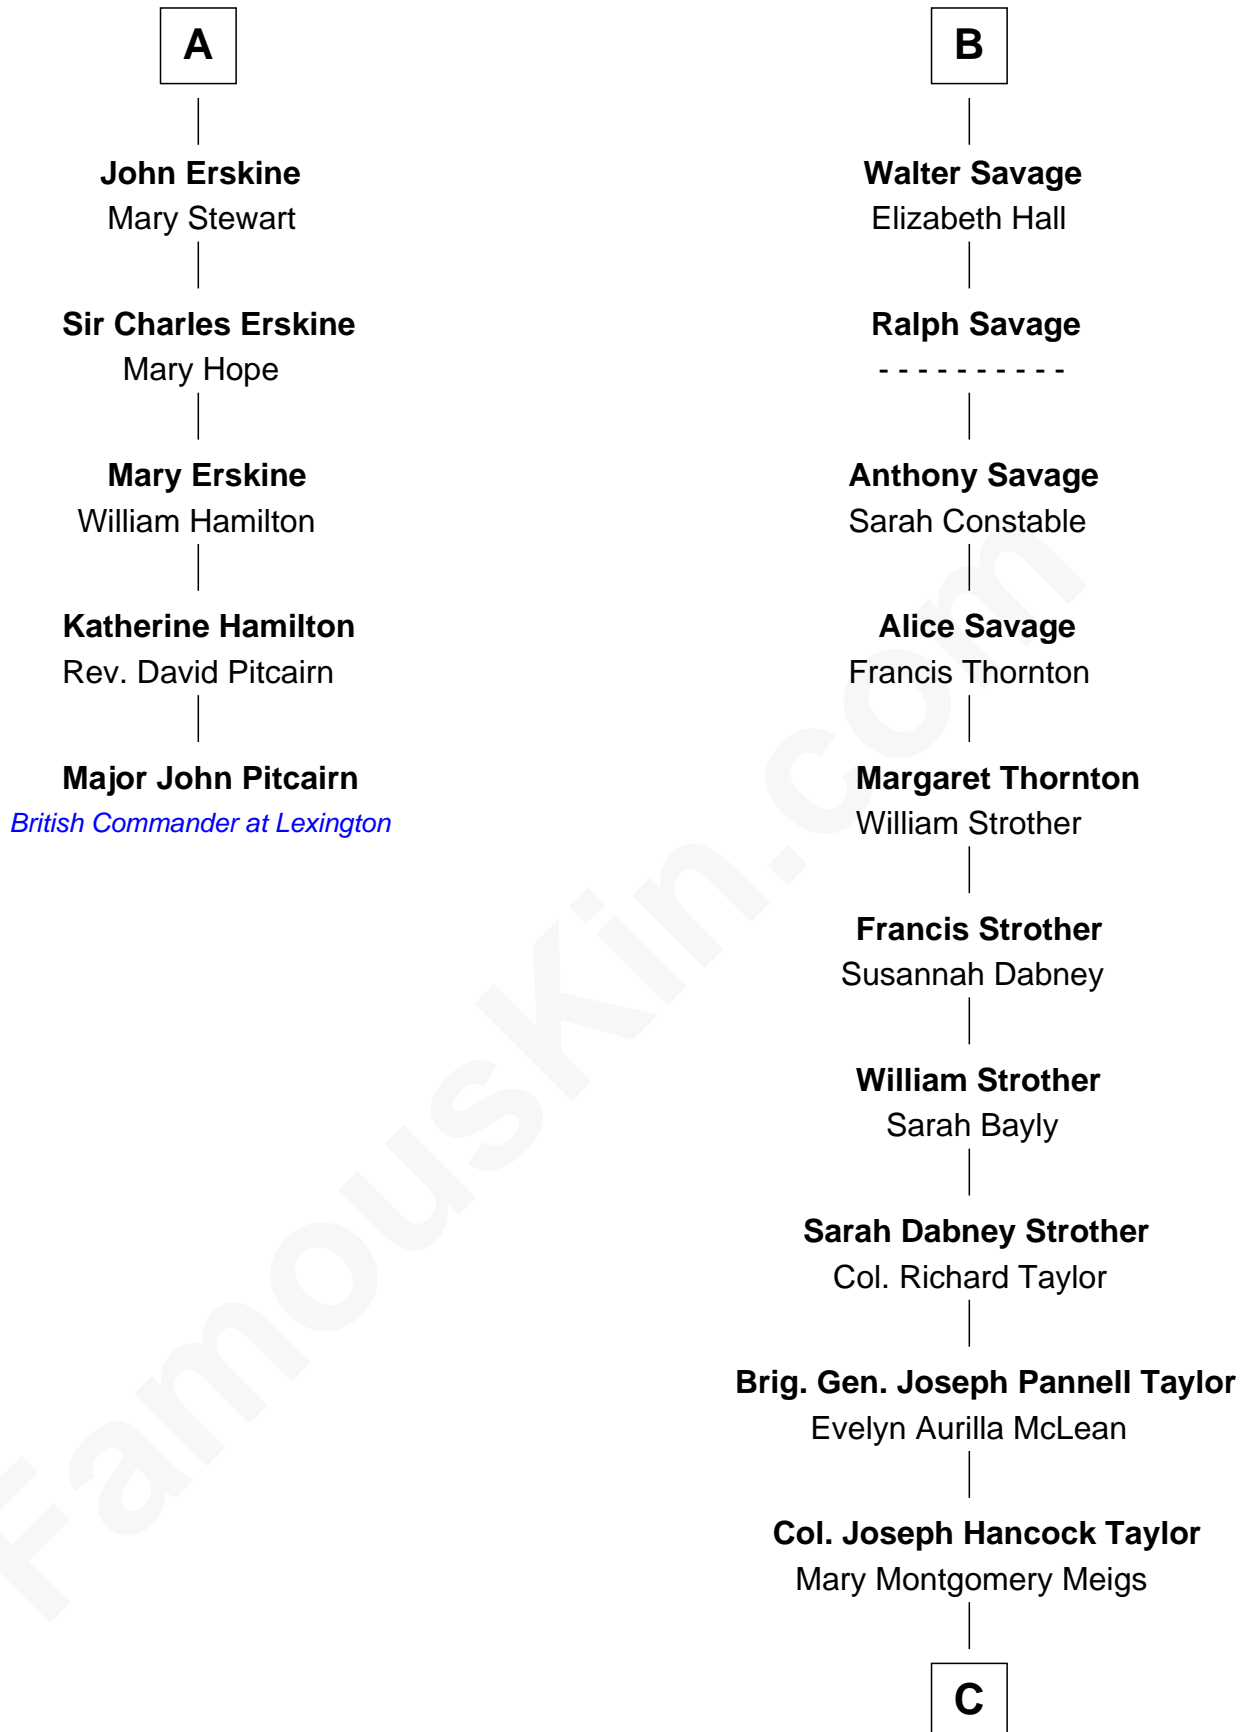

FamousKin.com

Relationship Chart of

Major John Pitcairn

British Commander at Battle of Lexington

11th cousin 9 times removed of

Parker Stevenson

TV and Movie Actor

C

Evelyn Taylor

Eli Kirk Price

Philip Price

Sarah Meade Harrison

Sarah Meade Price

Richard Stevenson Parker

Parker Stevenson

TV and Movie Actor