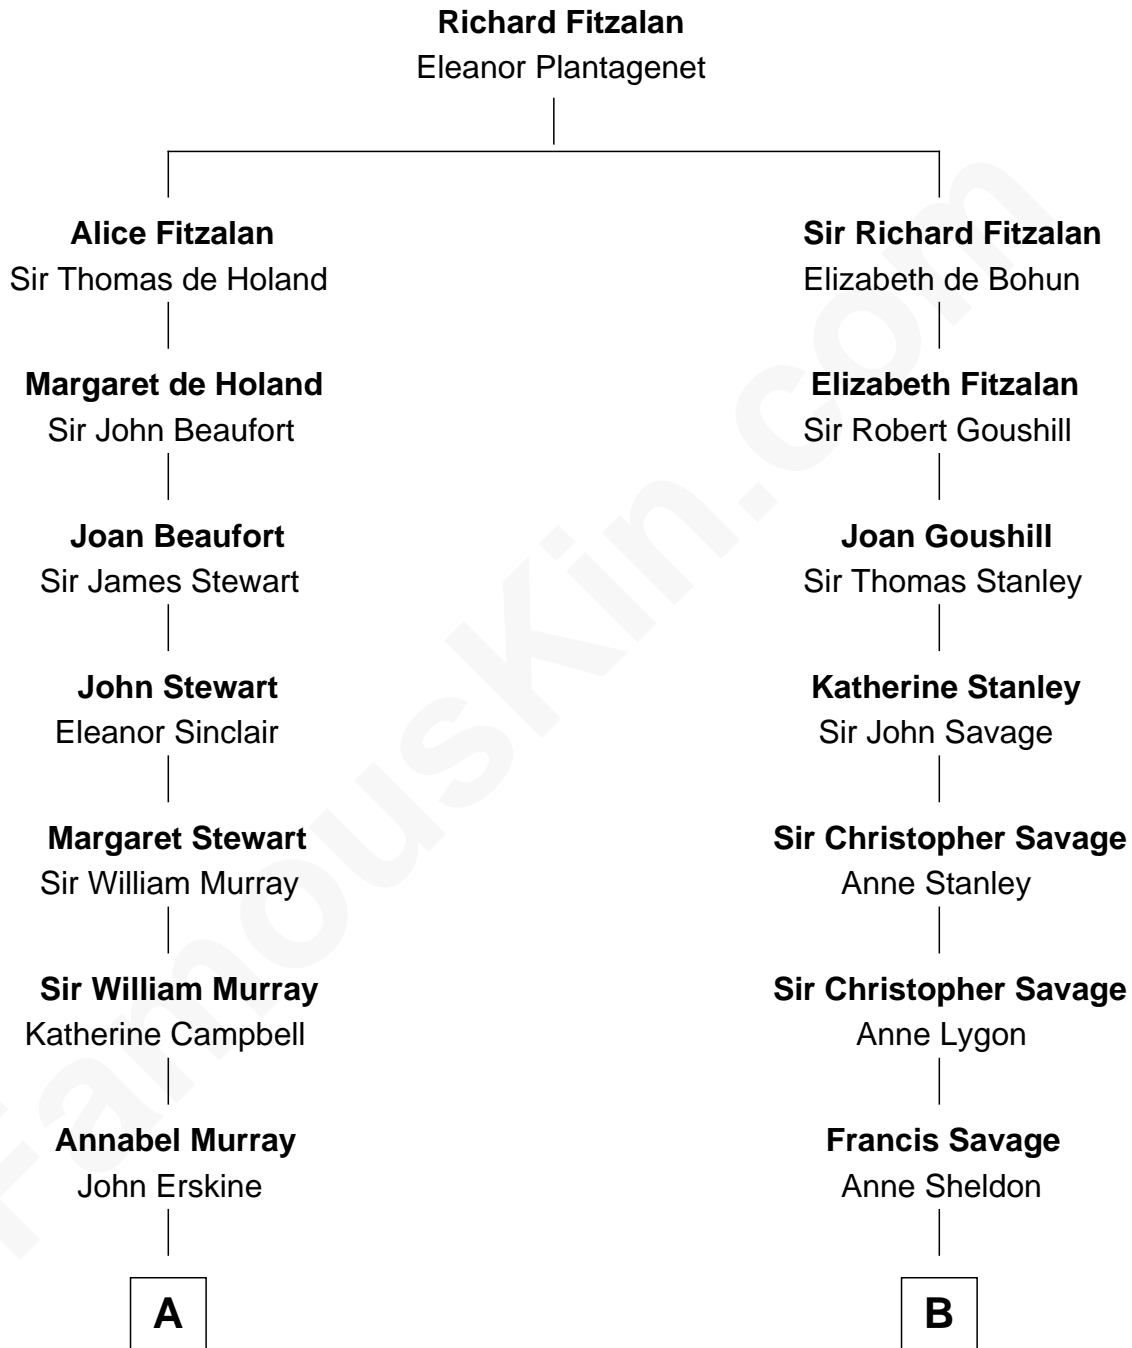

FamousKin.com

Relationship Chart of

Major John Pitcairn

British Commander at Battle of Lexington

11th cousin 9 times removed of

Parker Stevenson

TV and Movie Actor

C

Evelyn Taylor

Eli Kirk Price

Philip Price

Sarah Meade Harrison

Sarah Meade Price

Richard Stevenson Parker

Parker Stevenson

TV and Movie Actor