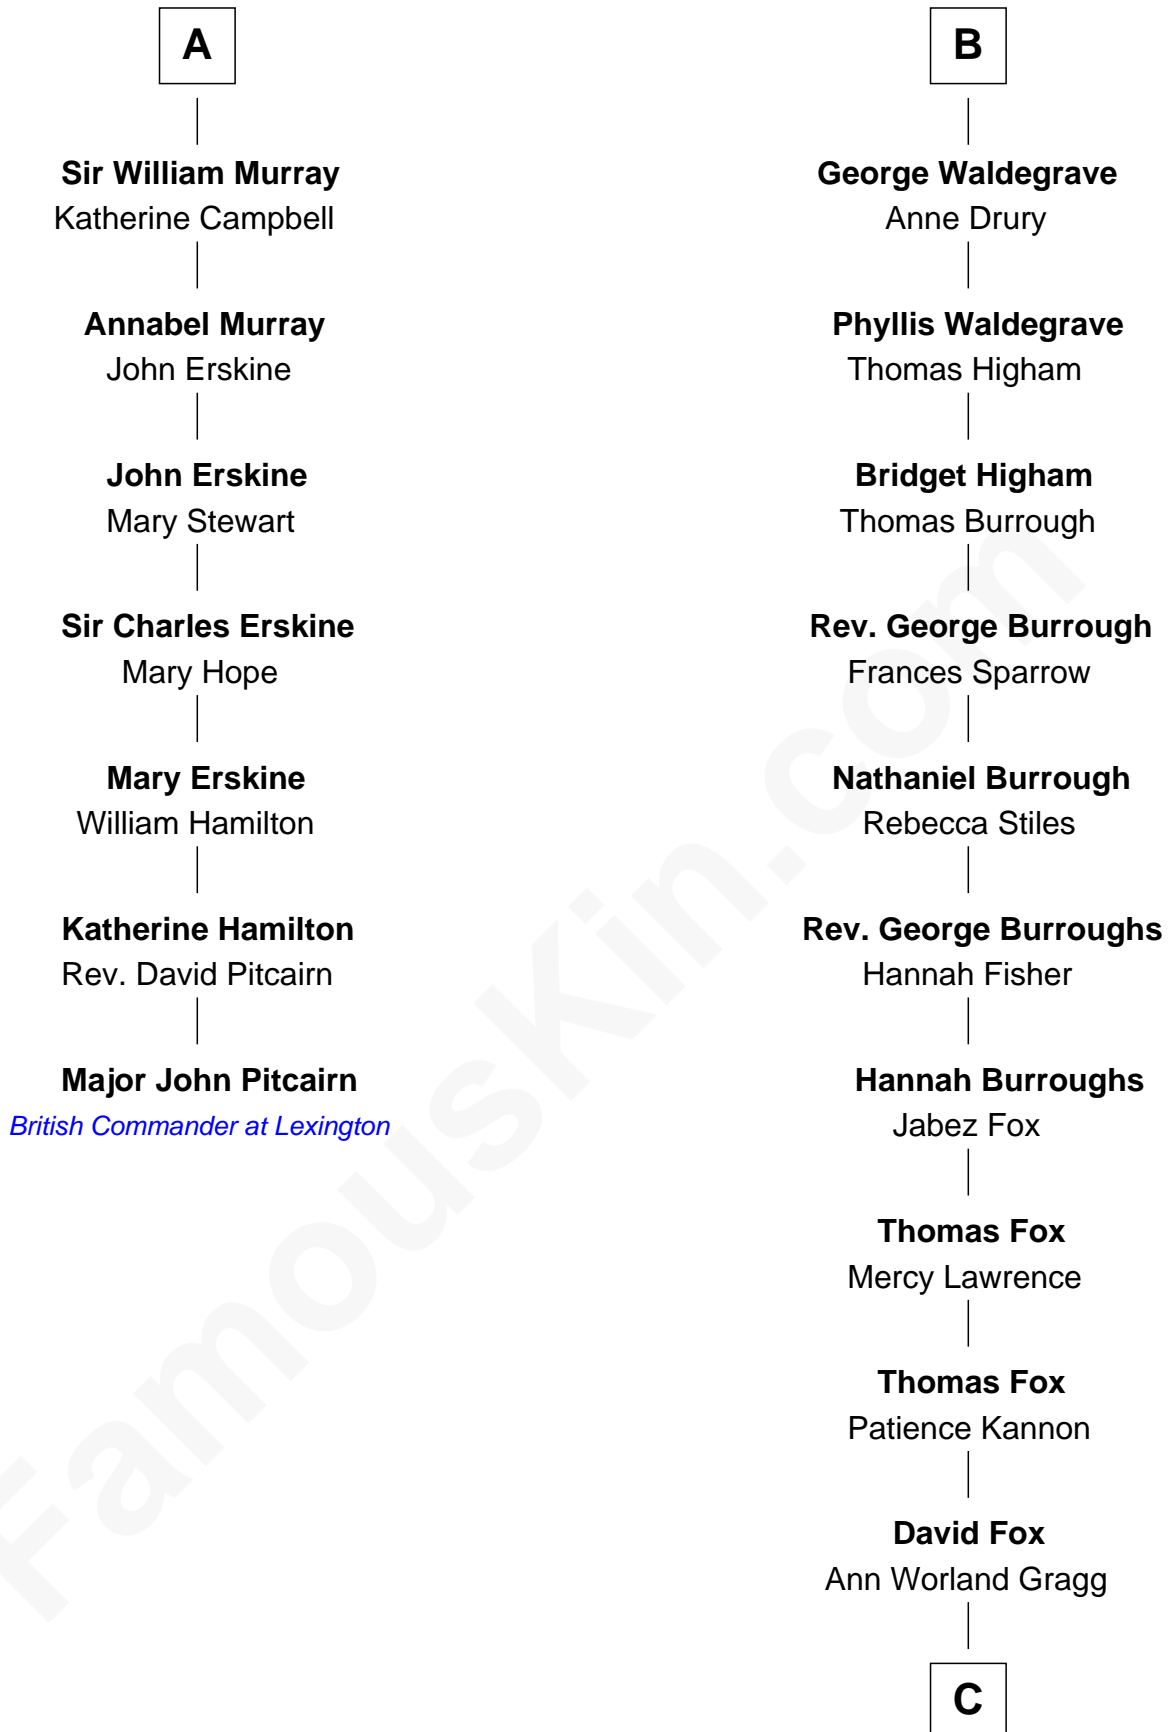

FamousKin.com

Relationship Chart of

Major John Pitcairn

British Commander at Battle of Lexington

13th cousin 8 times removed of

Bob Moore

Co-Founder, Bob's Red Mill

C

Morris Fox

Sarah A. Smith

Violette Fox

Daniel Francis Learnard

Clinton Morris Learnard

Gertrude Maud Yost

Doris Dell Learnard

Kenneth Earl Moore

Bob Moore

Co-Founder, Bob's Red Mill