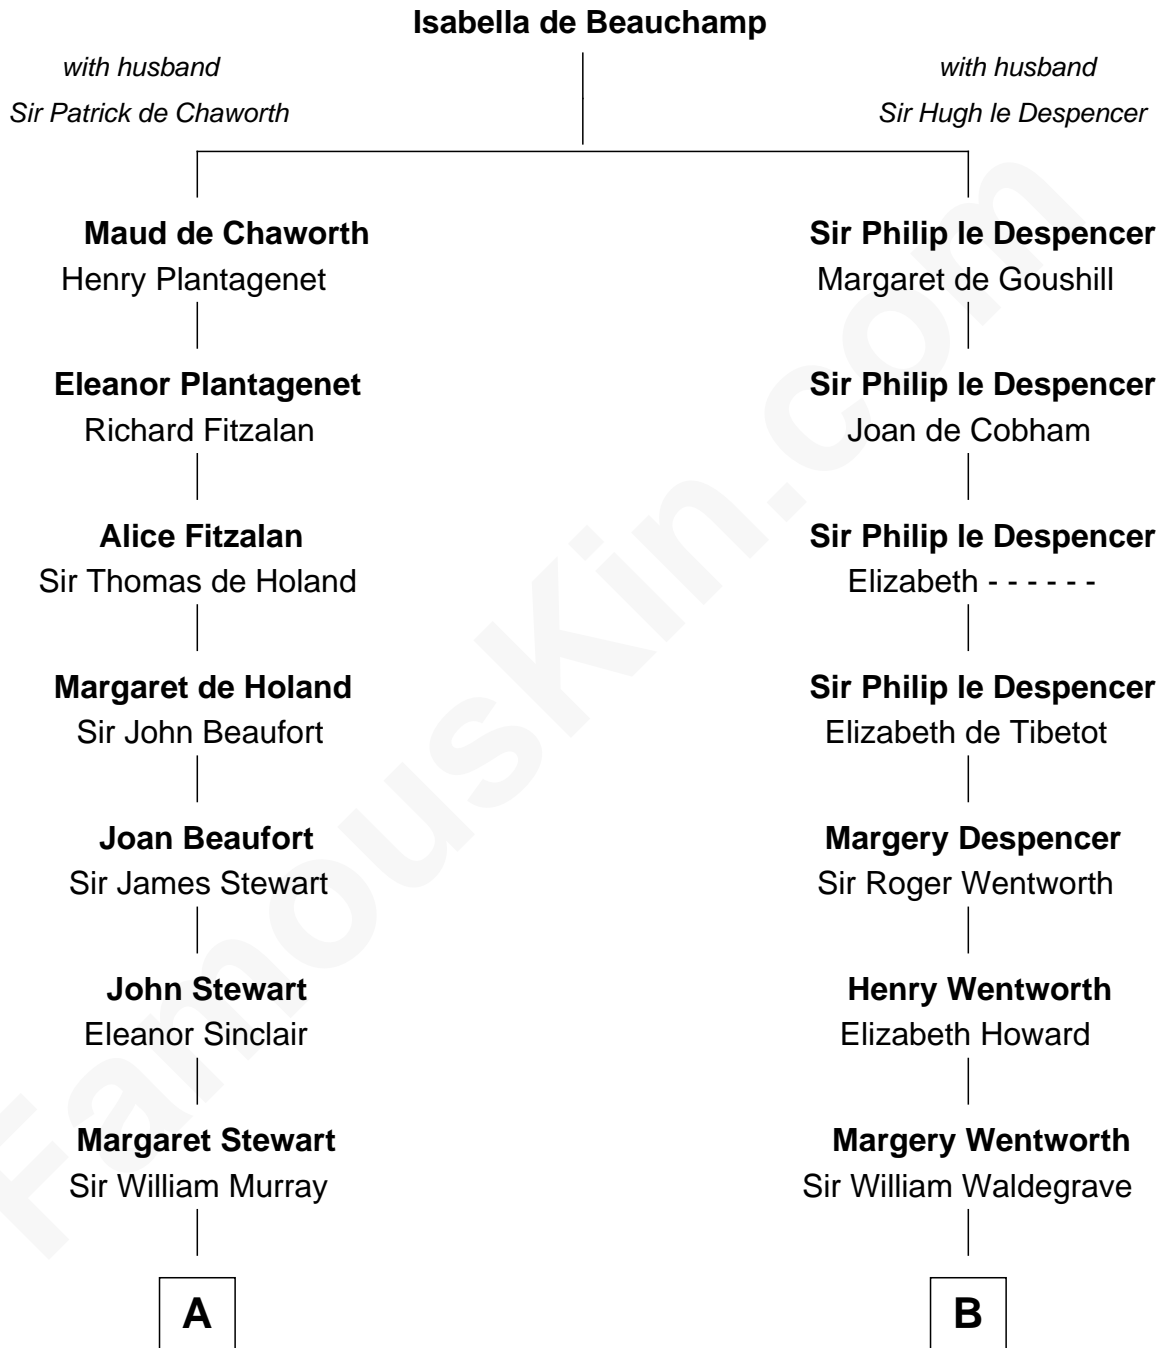

FamousKin.com

Relationship Chart of

Major John Pitcairn

British Commander at Battle of Lexington

13th cousin 8 times removed of

Bob Moore

Co-Founder, Bob's Red Mill

C

Morris Fox

Sarah A. Smith

Violette Fox

Daniel Francis Learnard

Clinton Morris Learnard

Gertrude Maud Yost

Doris Dell Learnard

Kenneth Earl Moore

Bob Moore

Co-Founder, Bob's Red Mill