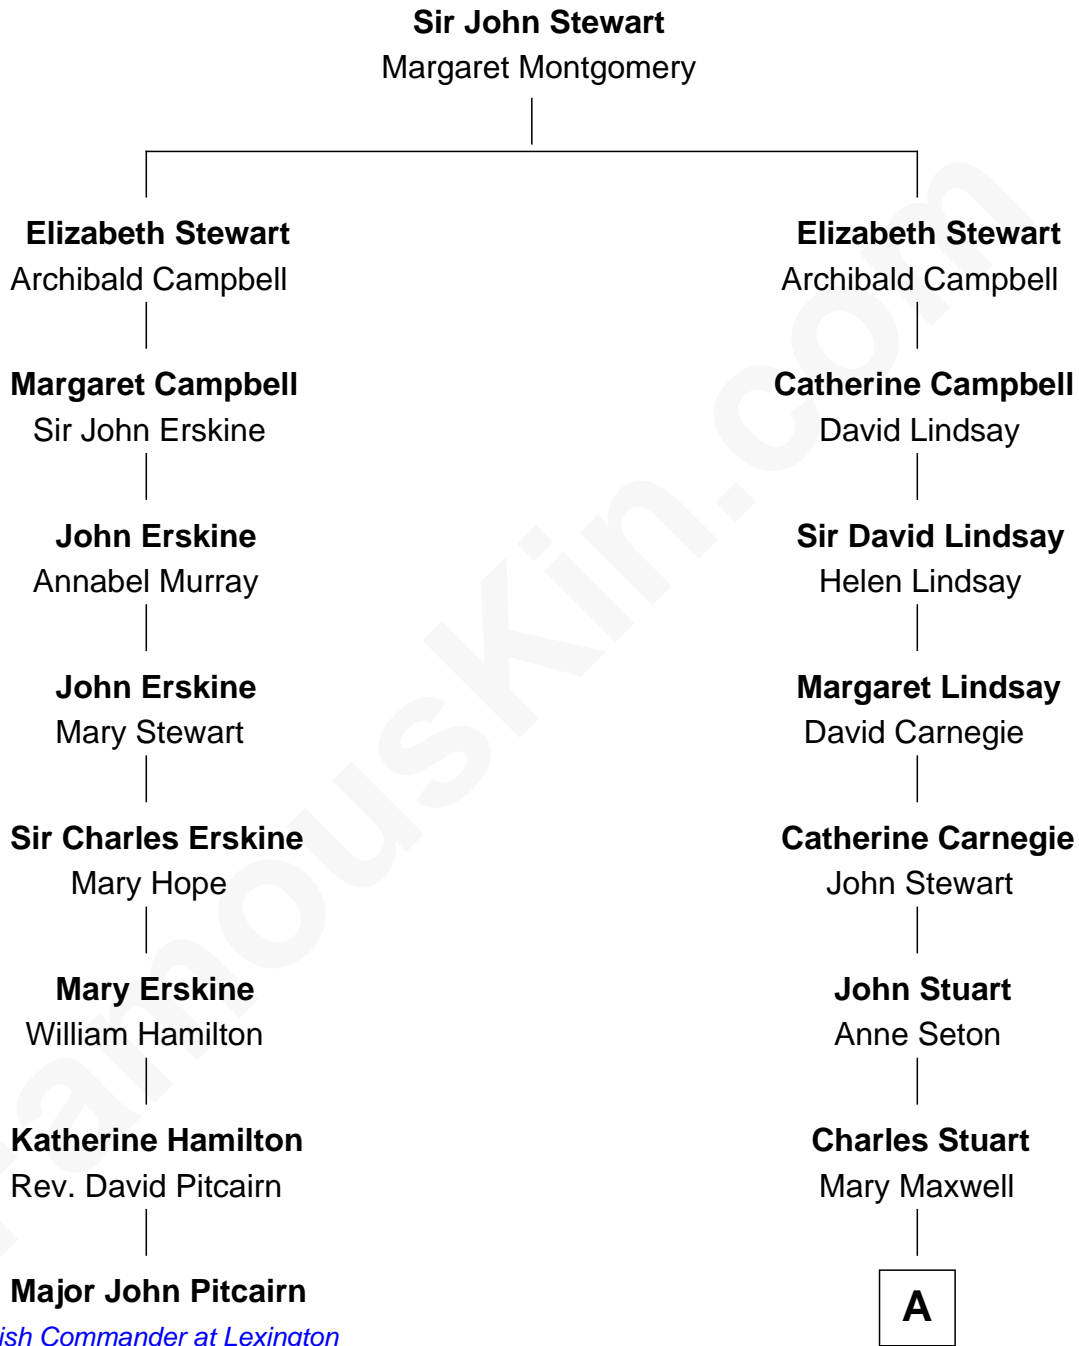

FamousKin.com

Relationship Chart of

Major John Pitcairn

British Commander at Battle of Lexington

7th cousin 6 times removed of

Johnny Mercer

Songwriter and Co-Founder of Capitol Records

A

John Stuart
Christian Anstruther

Christiana Stuart
Cyrus Griffin

Louisa Griffin
Col. Hugh Mercer

Gen. Hugh Weedon Mercer
Mary Stiles Anderson

George Anderson Mercer
Nanny Maury Herndon

George Anderson Mercer
Lillian Elizabeth Ciucevich