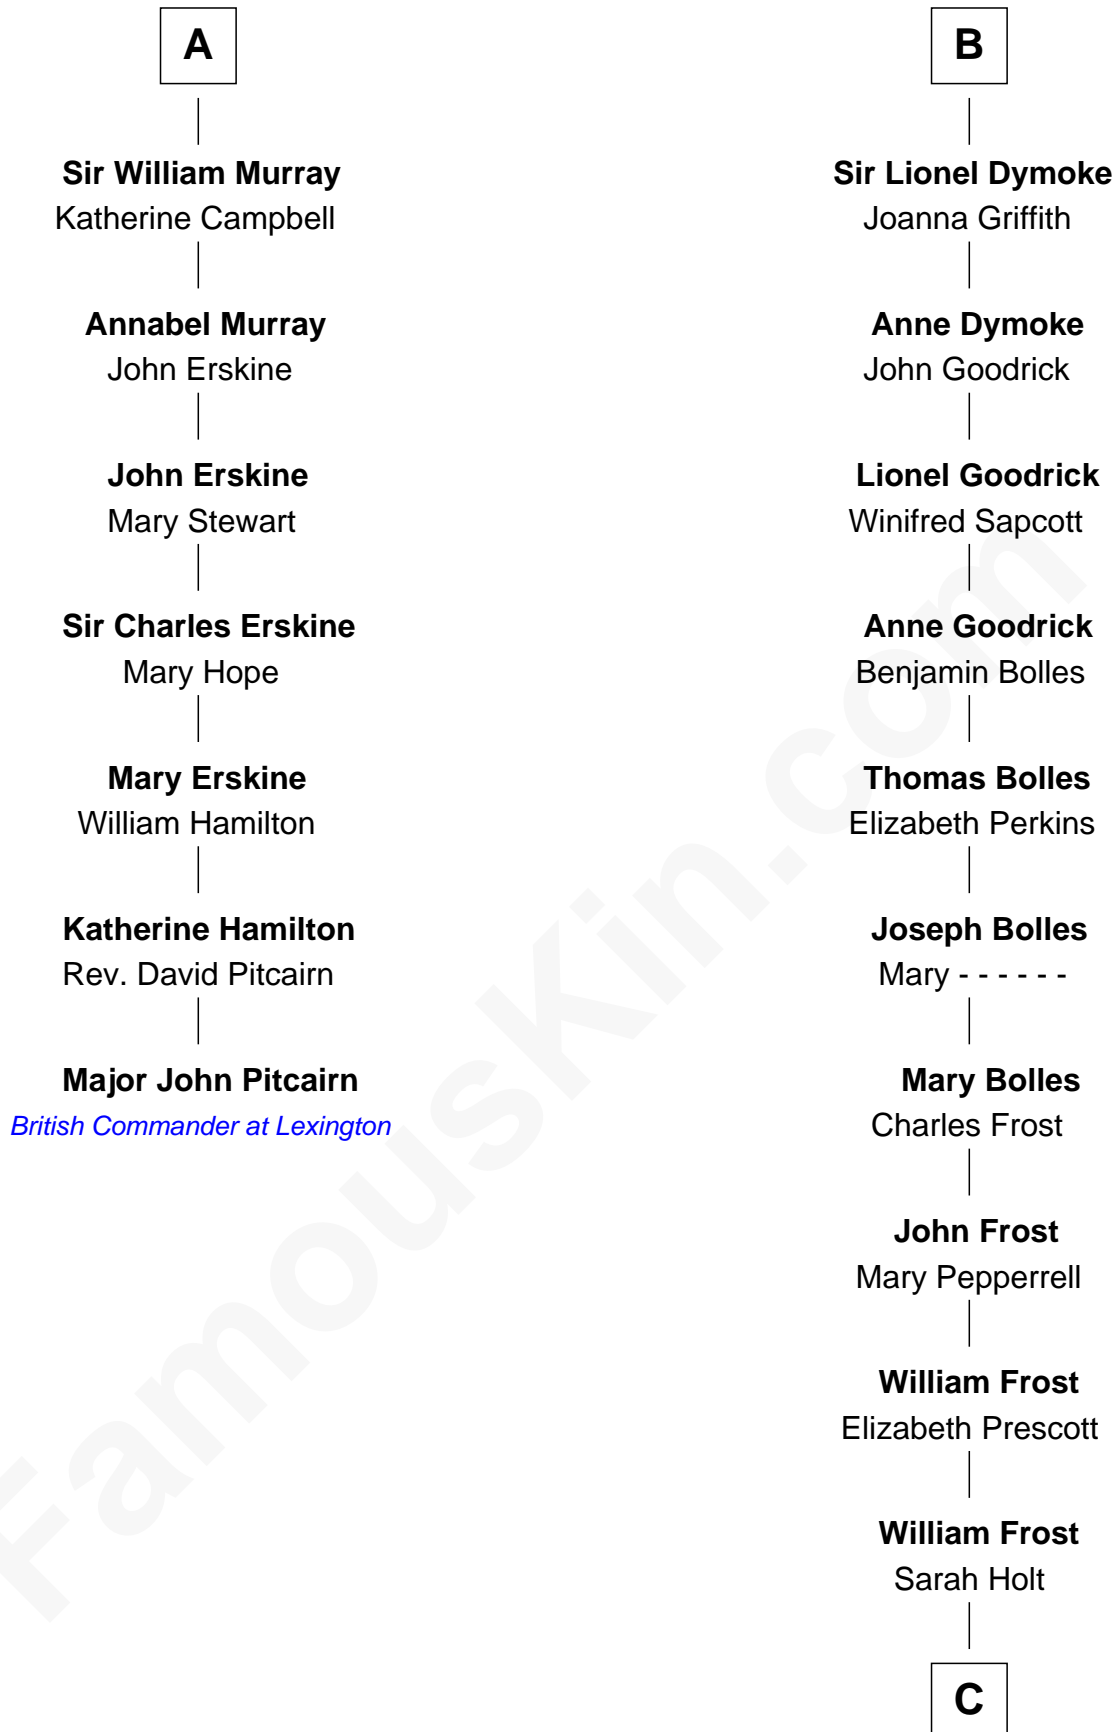

FamousKin.com

Relationship Chart of

Major John Pitcairn

British Commander at Battle of Lexington

13th cousin 7 times removed of

Robert Frost

Poet and Playwright

C