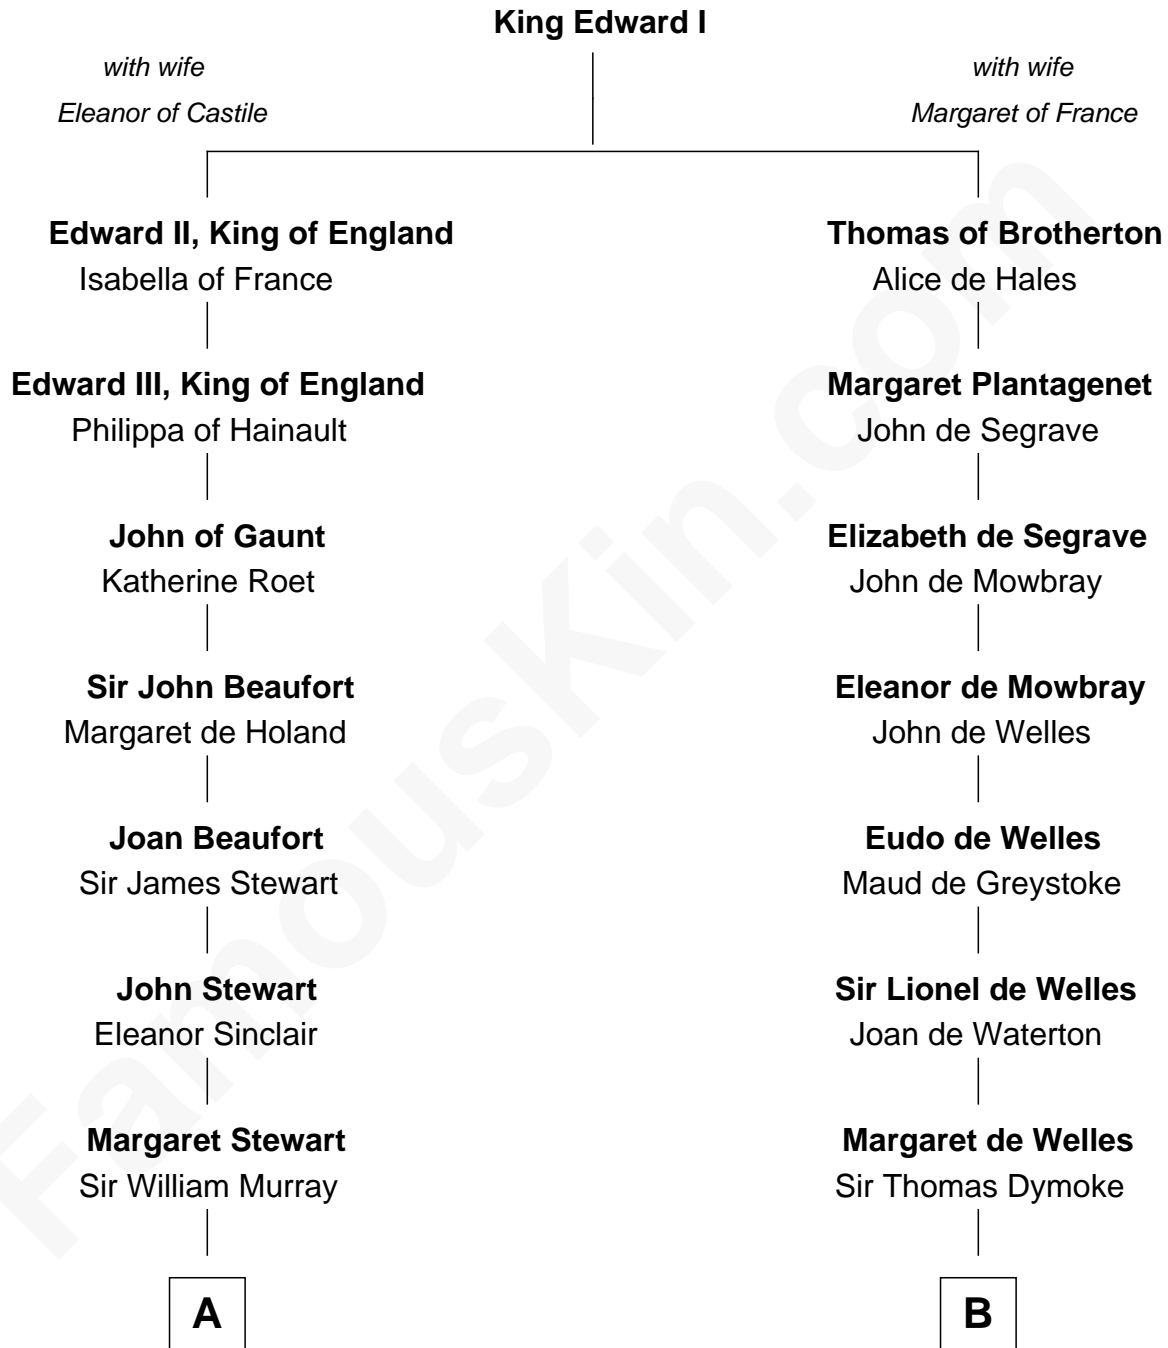

FamousKin.com

Relationship Chart of

Major John Pitcairn

British Commander at Battle of Lexington

13th cousin 7 times removed of

Robert Frost

Poet and Playwright

C