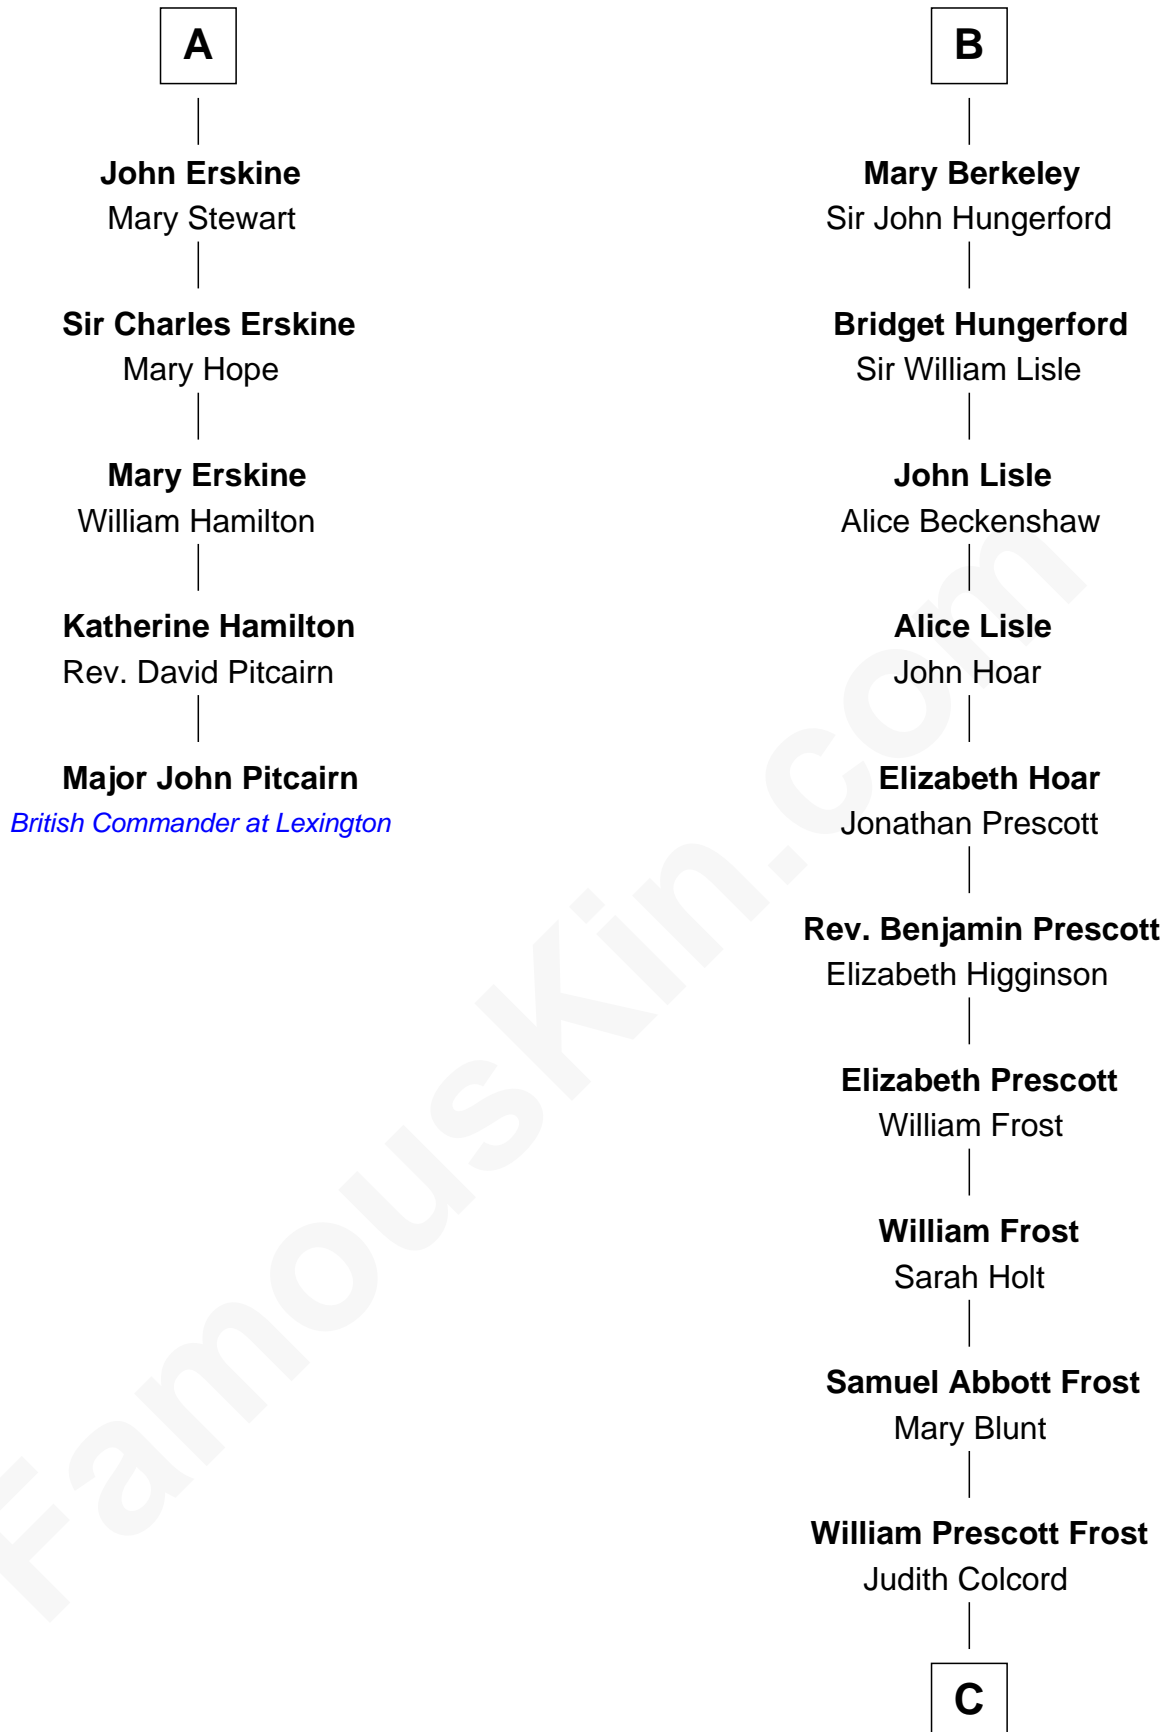

FamousKin.com

Relationship Chart of

Major John Pitcairn

British Commander at Battle of Lexington

11th cousin 7 times removed of

Robert Frost

Poet and Playwright

C