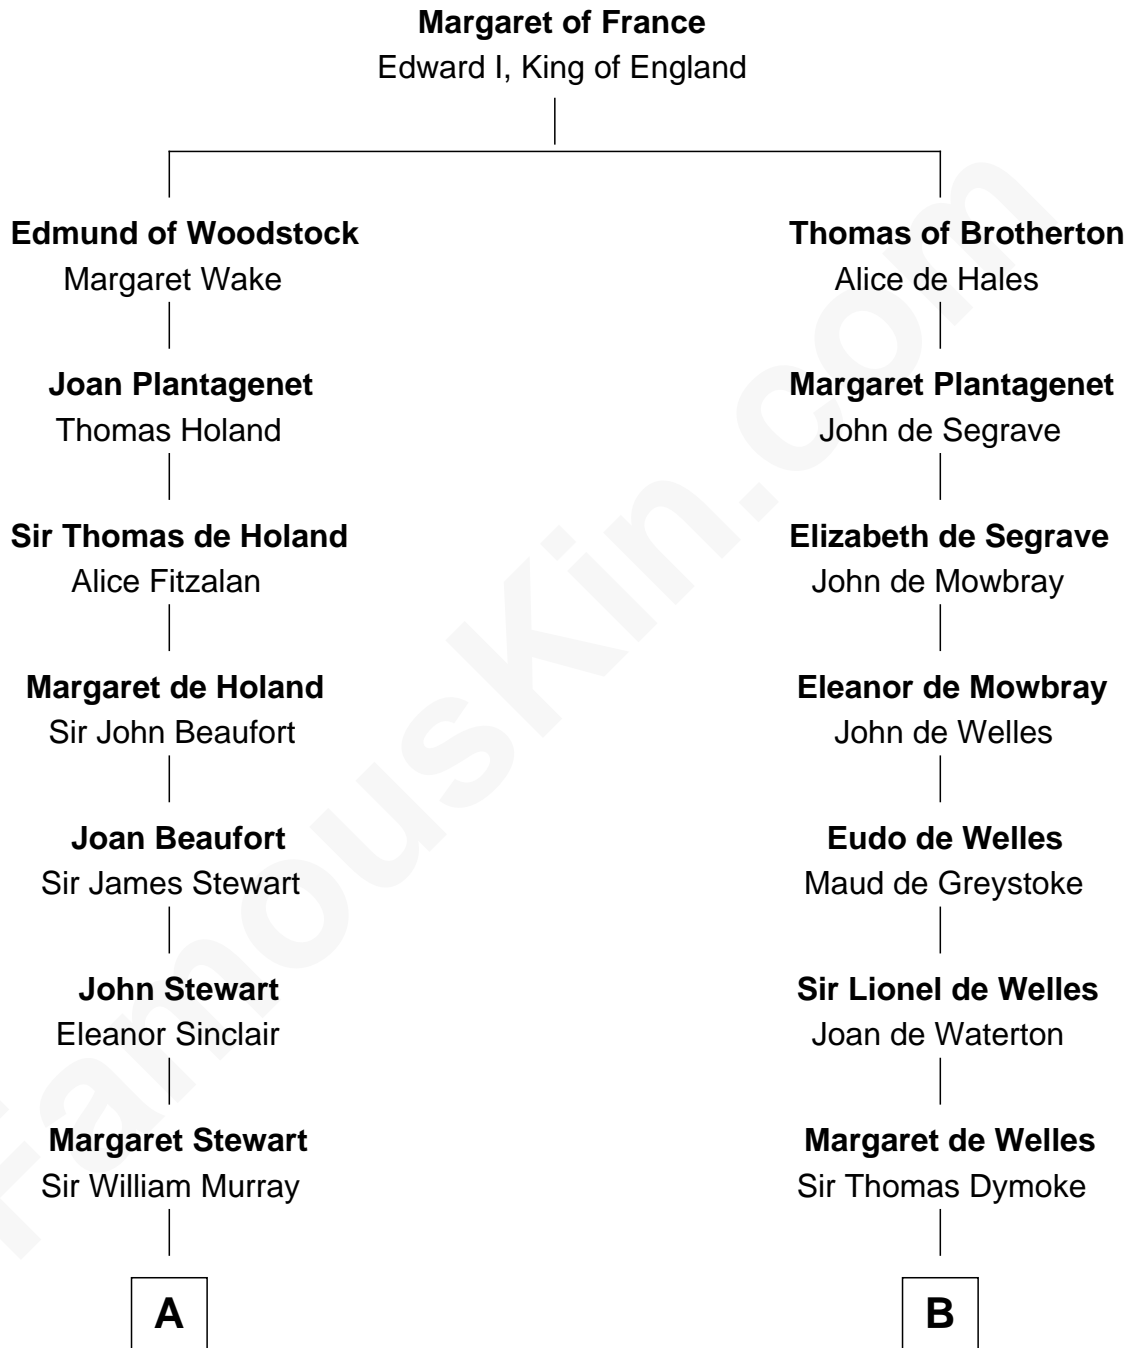

FamousKin.com

Relationship Chart of

Major John Pitcairn

British Commander at Battle of Lexington

13th cousin 7 times removed of

Robert Frost

Poet and Playwright

C

Samuel Abbott Frost

Mary Blunt

William Prescott Frost

Judith Colcord

William Prescott Frost

Isabella Moodie

Robert Frost

Poet and Playwright