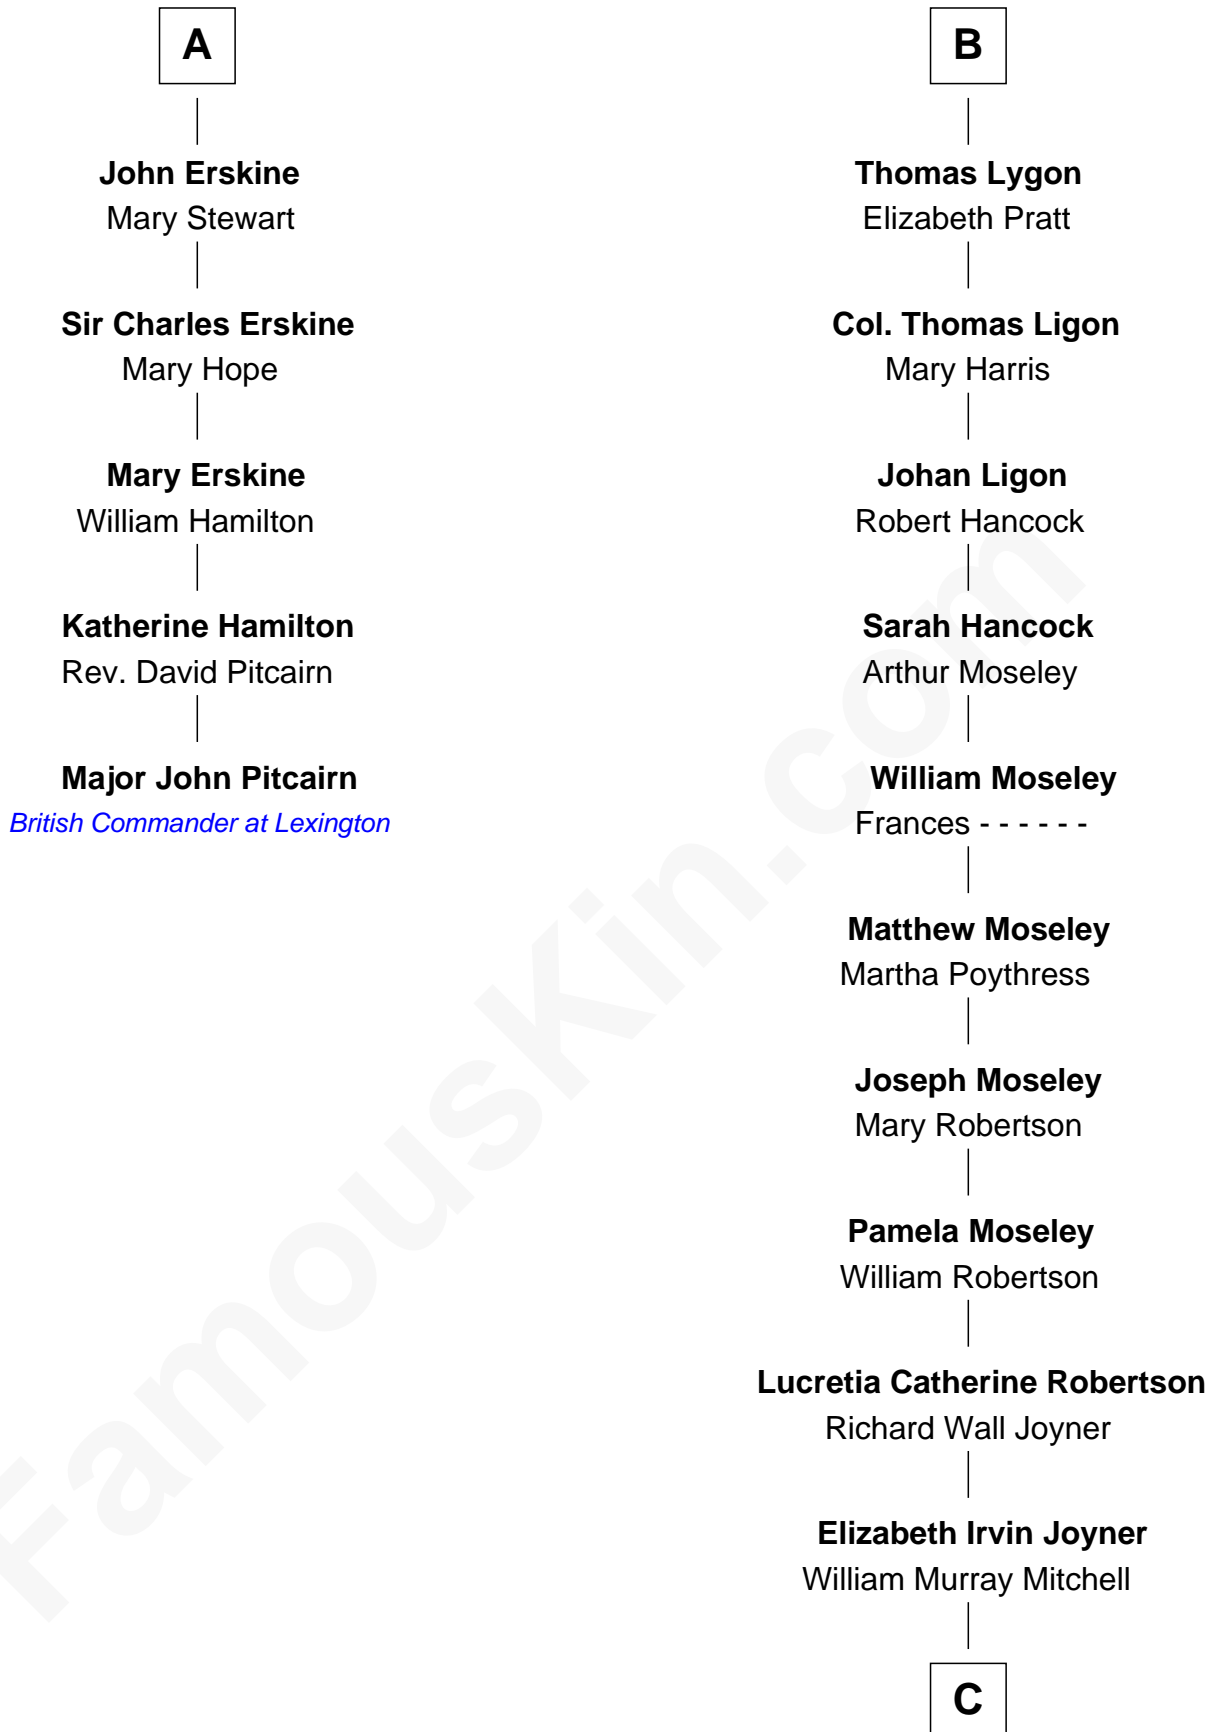

## Relationship Chart of

### Major John Pitcairn

*British Commander at Battle of Lexington*

11th cousin 9 times removed of

**Glenn Close**

*Movie, Television, and Stage Actress*

**C**

—  
**Catherine Mitchell**  
Edwin Munford Taliaferro

—  
**Elizabeth Taliaferro**  
Edward Bennett Close

—  
**Dr. William Taliaferro Close**  
Elizabeth Mary H. Moore

—  
**Glenn Close**  
*Movie, Television, and Stage Actress*