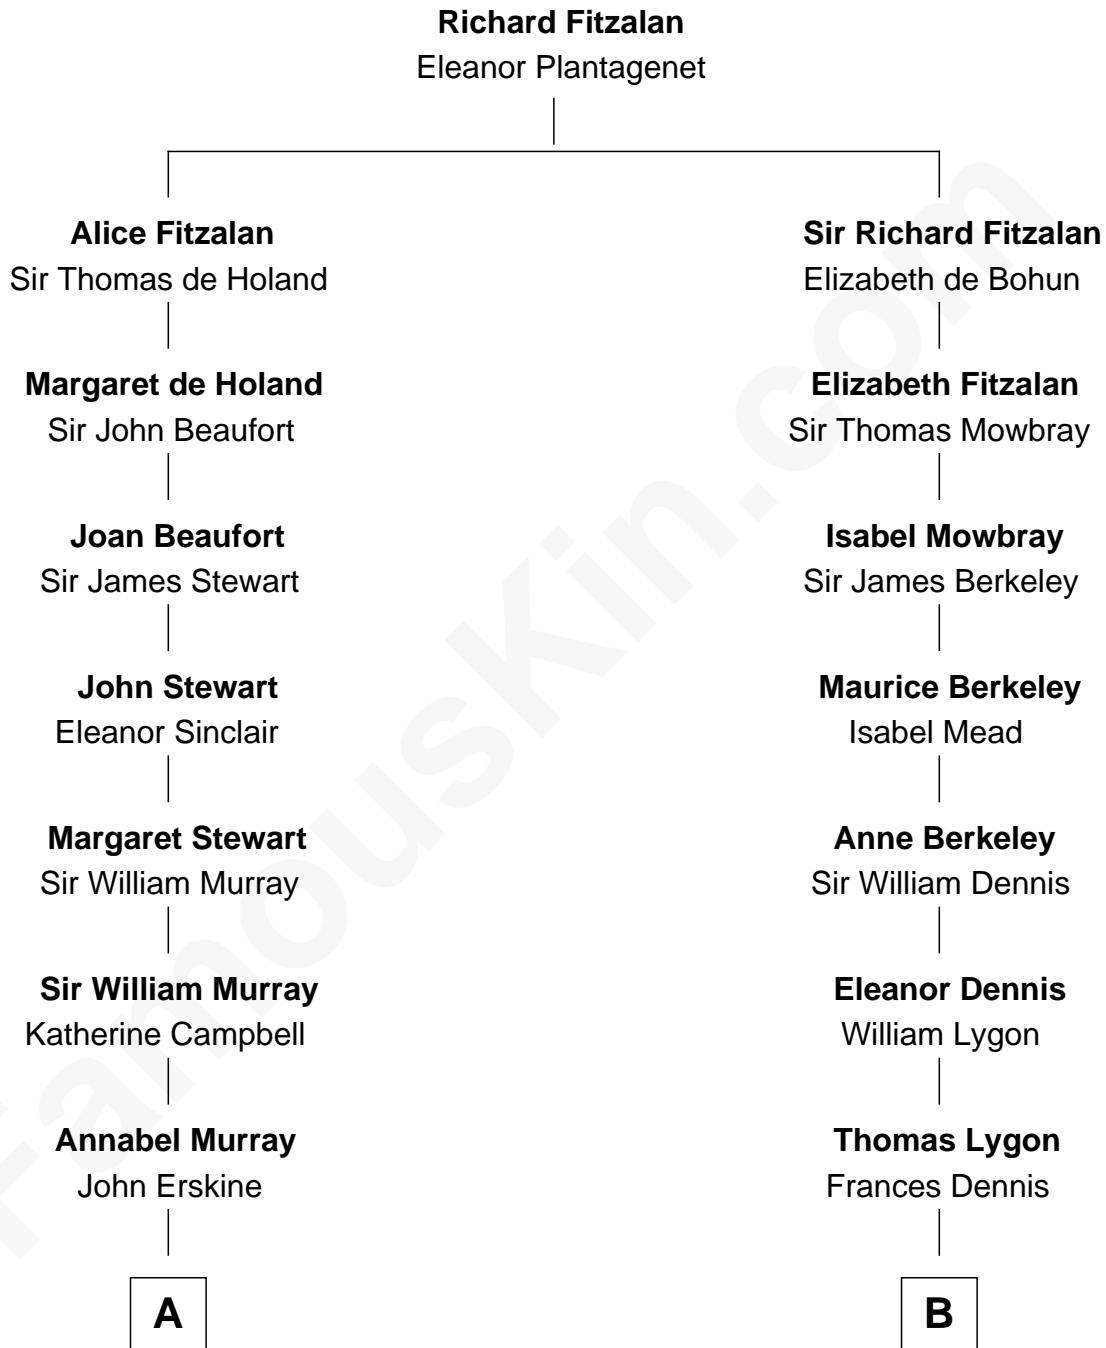

## Relationship Chart of

### Major John Pitcairn

*British Commander at Battle of Lexington*

11th cousin 9 times removed of

**Glenn Close**

*Movie, Television, and Stage Actress*

**C**

—  
**Catherine Mitchell**  
Edwin Munford Taliaferro

—  
**Elizabeth Taliaferro**  
Edward Bennett Close

—  
**Dr. William Taliaferro Close**  
Elizabeth Mary H. Moore

—  
**Glenn Close**  
*Movie, Television, and Stage Actress*