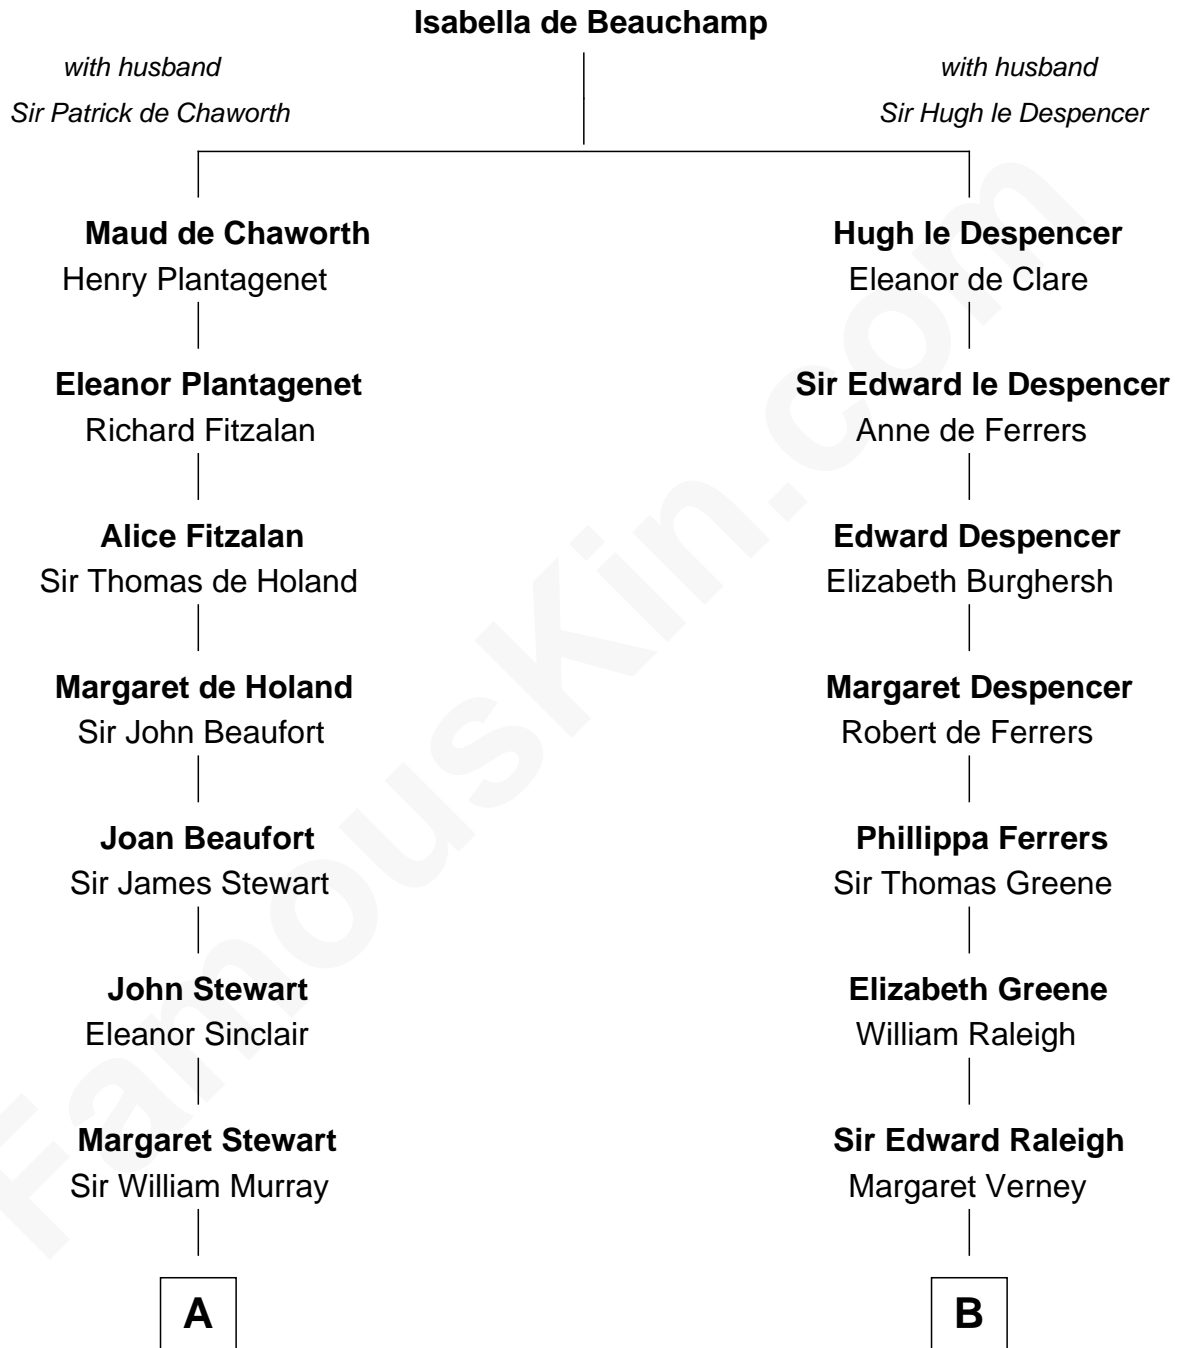

FamousKin.com

Relationship Chart of

Major John Pitcairn

British Commander at Battle of Lexington

13th cousin 8 times removed of

Marilyn Monroe

Actress, Model, and Singer