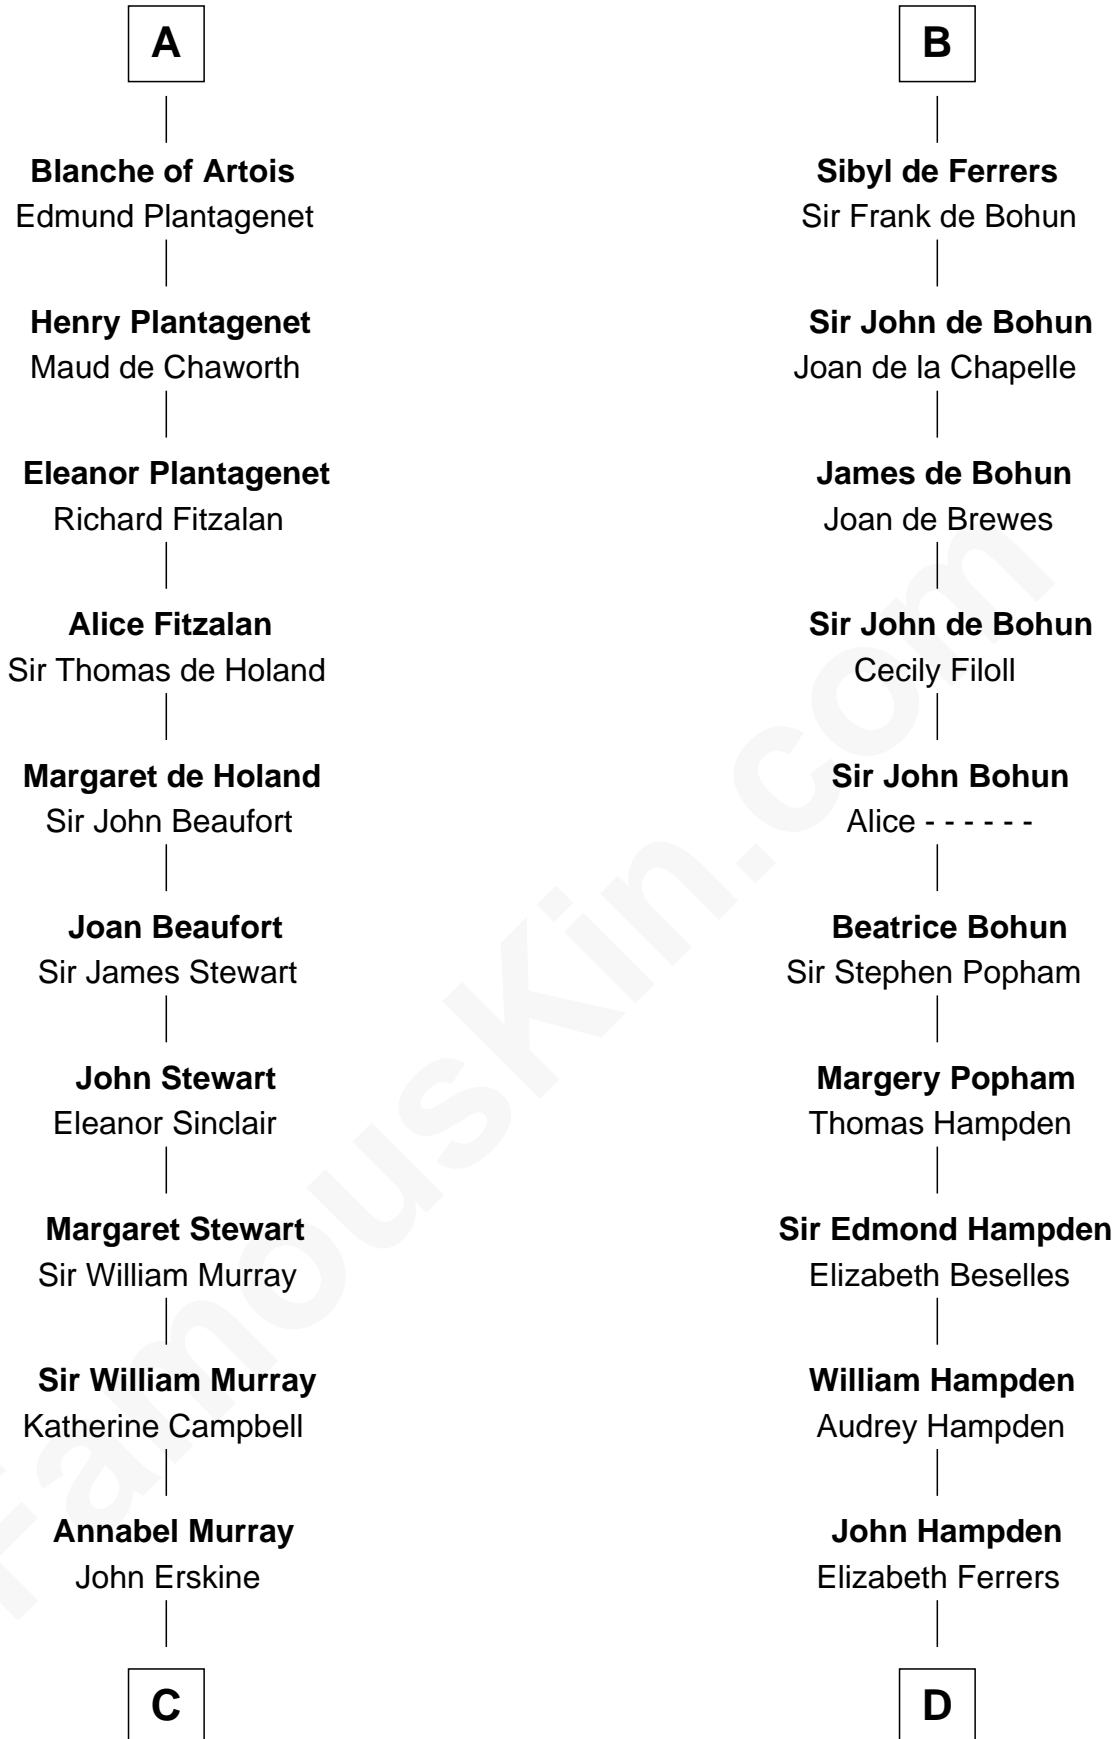

FamousKin.com

Relationship Chart of

Major John Pitcairn

British Commander at Battle of Lexington

19th cousin 2 times removed of

Edmund Waller

English Poet and Politician

C

John Erskine

Mary Stewart

Sir Charles Erskine

Mary Hope

Mary Erskine

William Hamilton

Katherine Hamilton

Rev. David Pitcairn