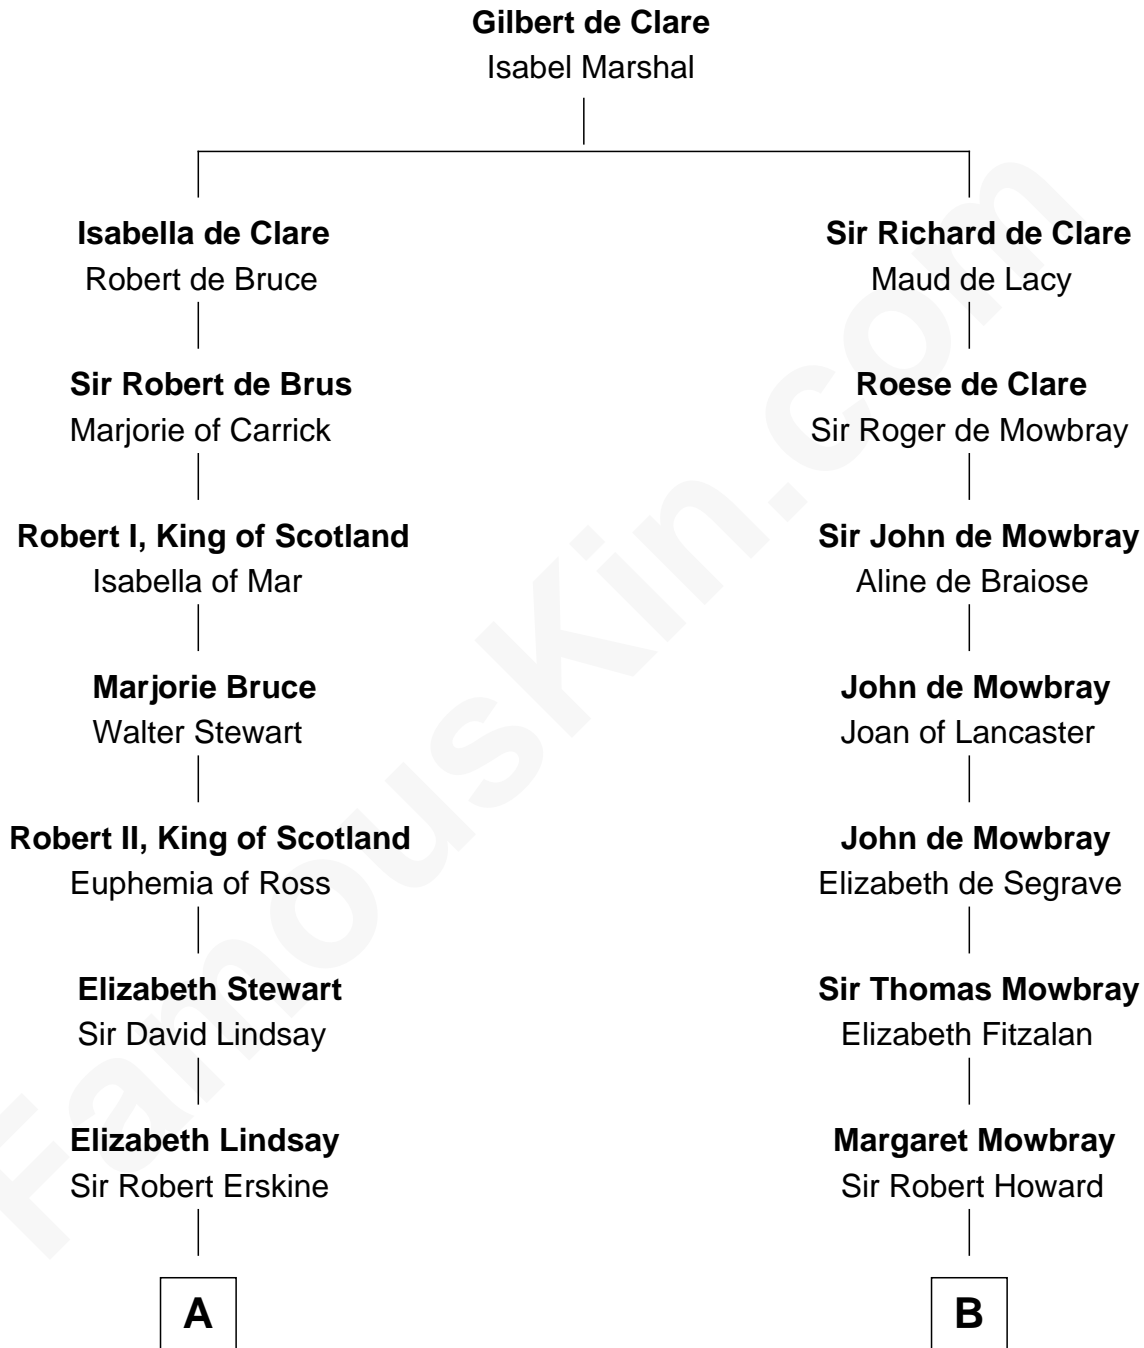

## Relationship Chart of

### Major John Pitcairn

*British Commander at Battle of Lexington*

10th cousin 6 times removed of

**Catherine Howard**

*5th Wife of King Henry VIII*

**A**

**Thomas Erskine**

Janet Douglas

**Sir Alexander Erskine**

Christian Crichton

**Robert Erskine**

Isabel Campbell

**Sir John Erskine**

Margaret Campbell

**John Erskine**

Annabel Murray