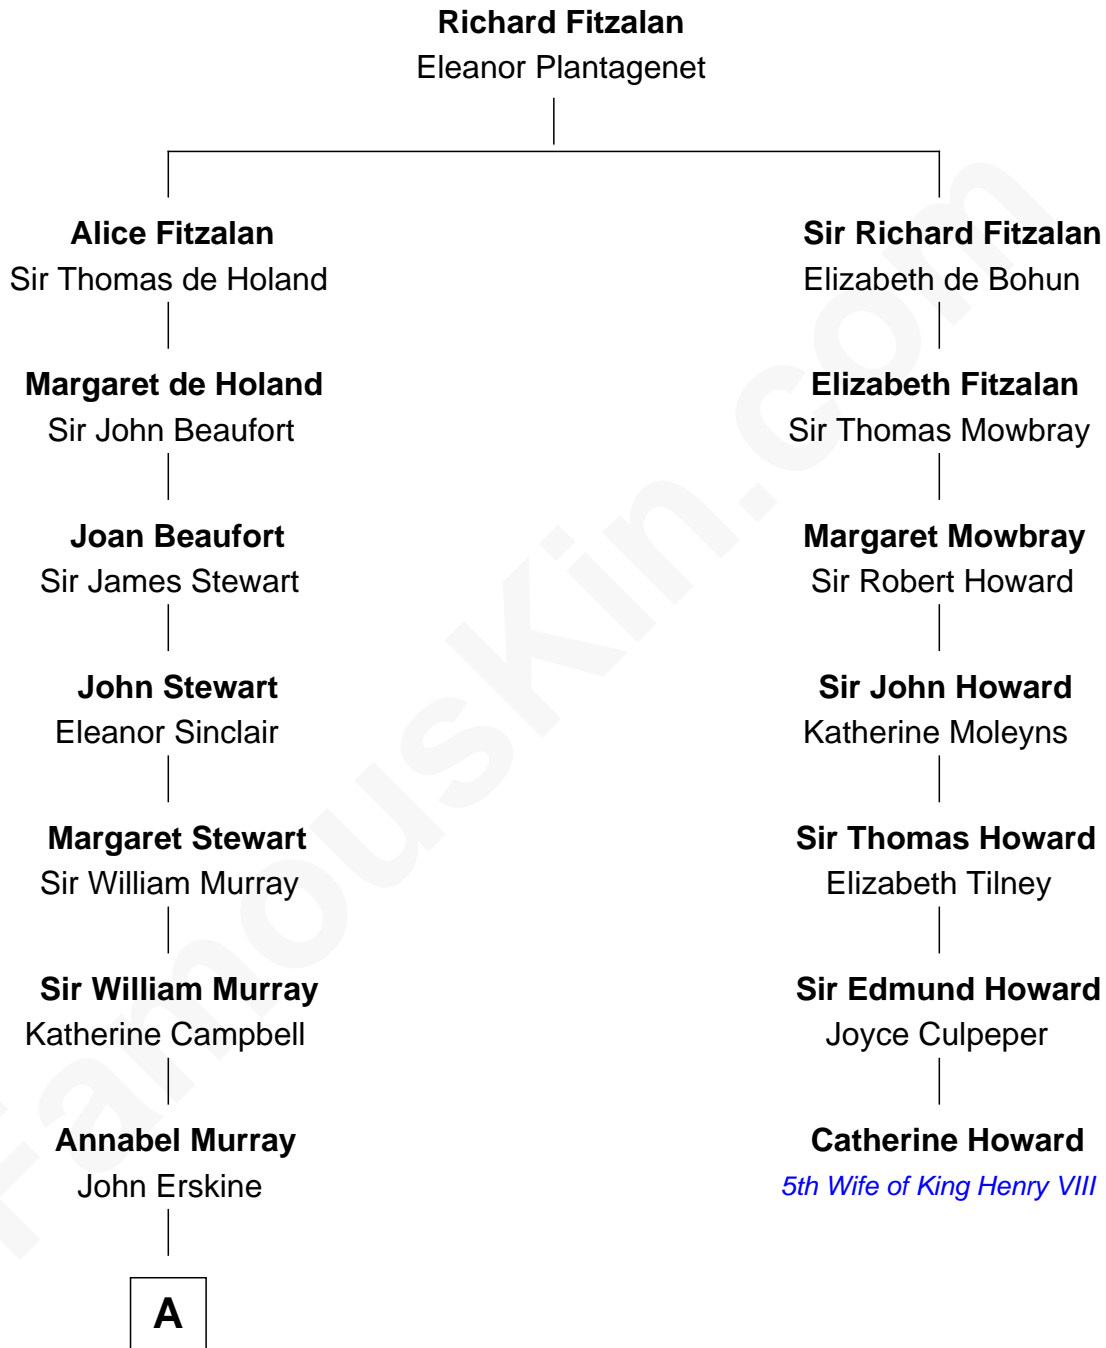

FamousKin.com

Relationship Chart of

Major John Pitcairn

British Commander at Battle of Lexington

6th cousin 5 times removed of

Catherine Howard

5th Wife of King Henry VIII

A

John Erskine

Mary Stewart

Sir Charles Erskine

Mary Hope

Mary Erskine

William Hamilton

Katherine Hamilton

Rev. David Pitcairn