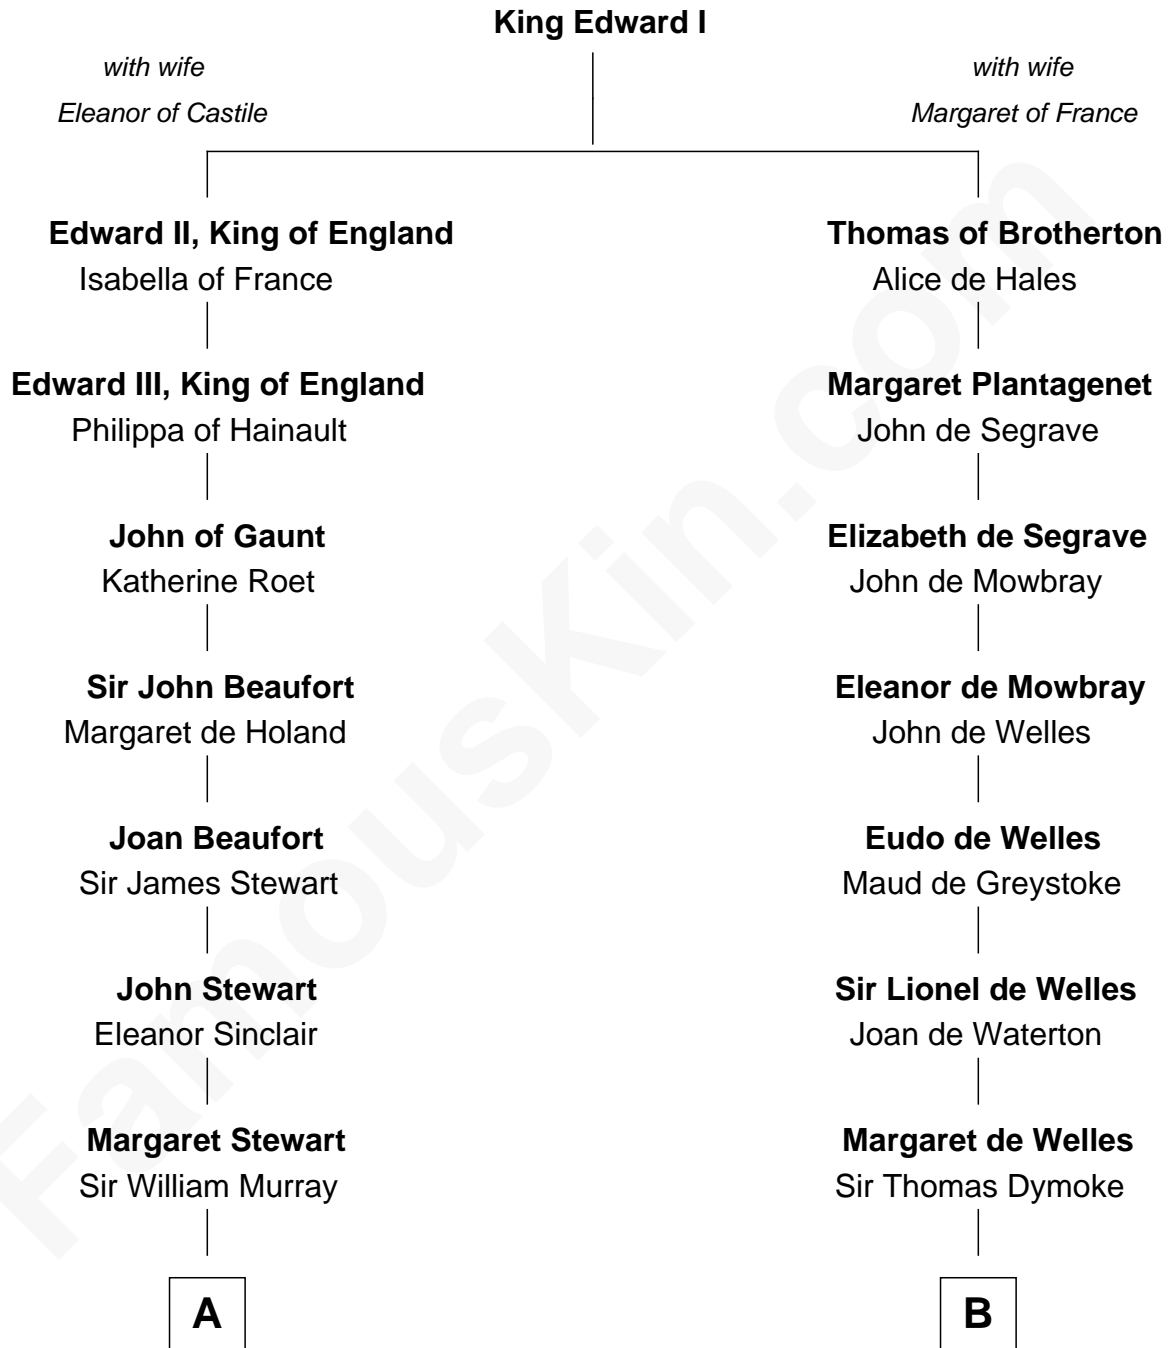

FamousKin.com

Relationship Chart of

Major John Pitcairn

British Commander at Battle of Lexington

13th cousin 5 times removed of

Ralph Waldo Emerson

American Poet

C