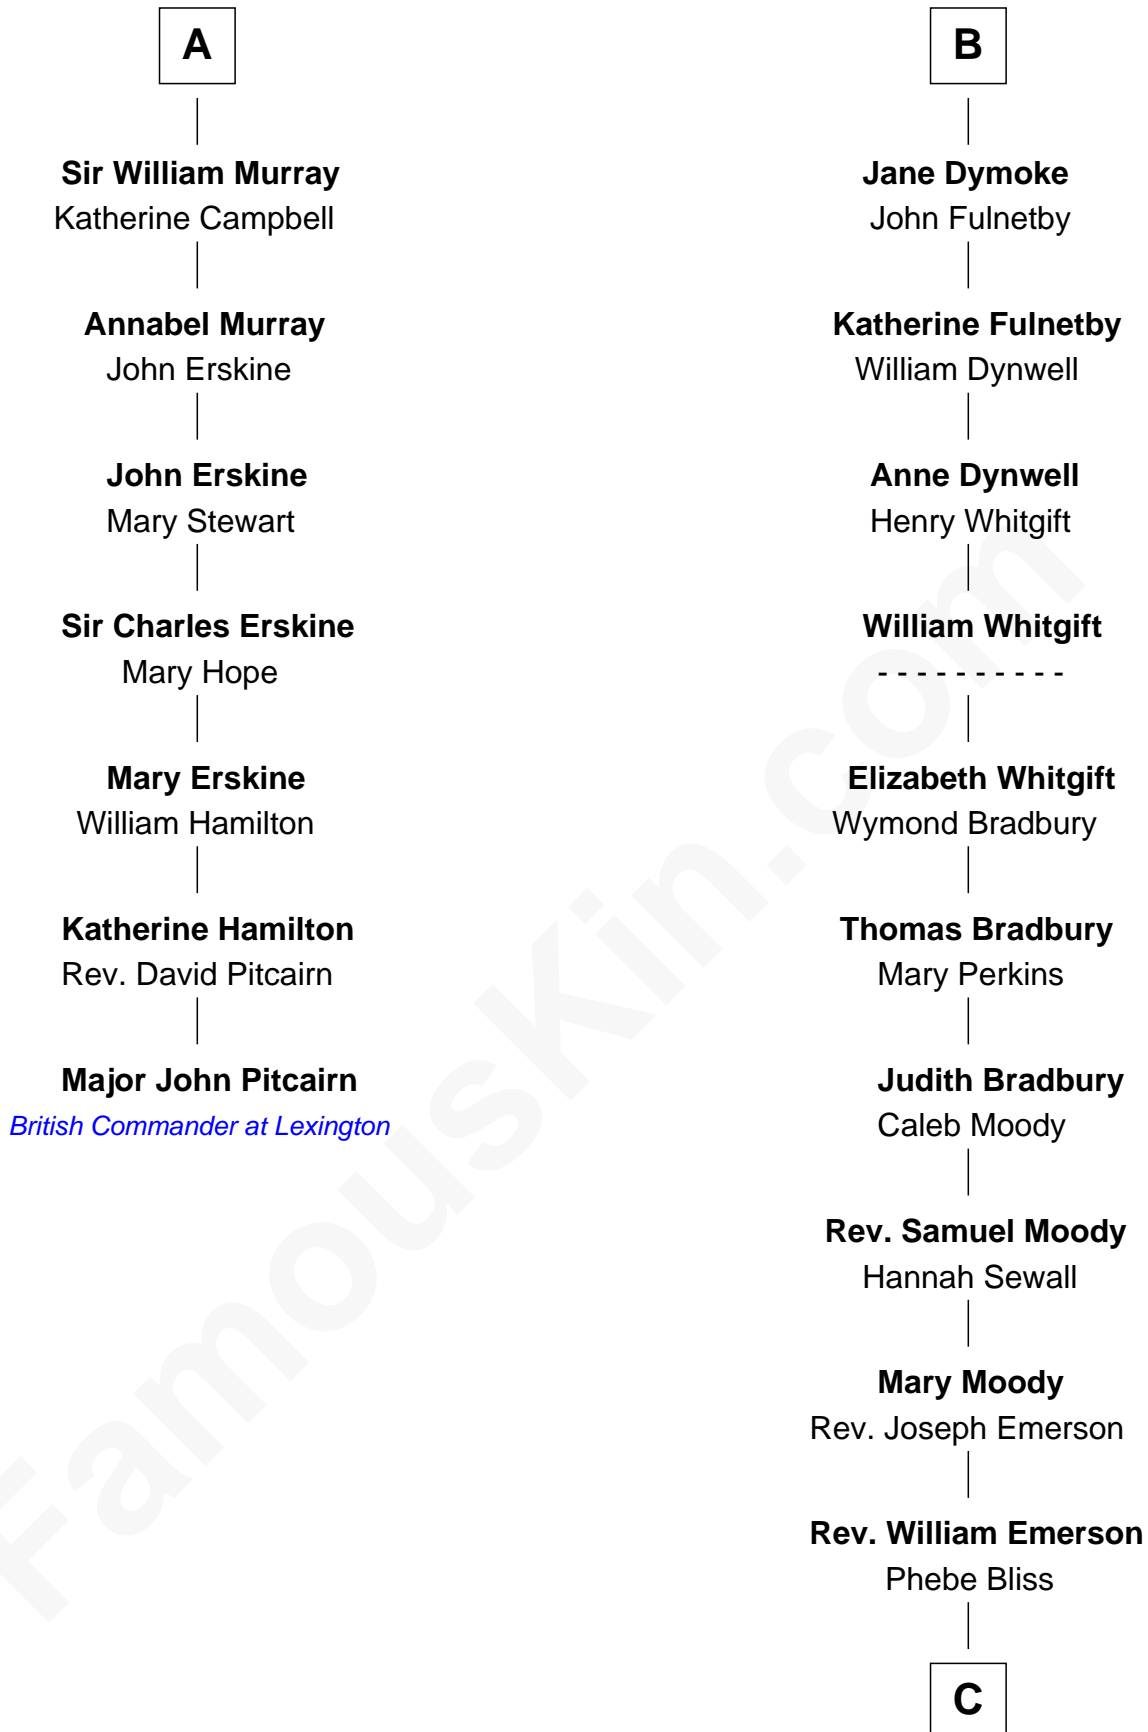

FamousKin.com

Relationship Chart of

Major John Pitcairn

British Commander at Battle of Lexington

13th cousin 5 times removed of

Ralph Waldo Emerson

American Poet

C