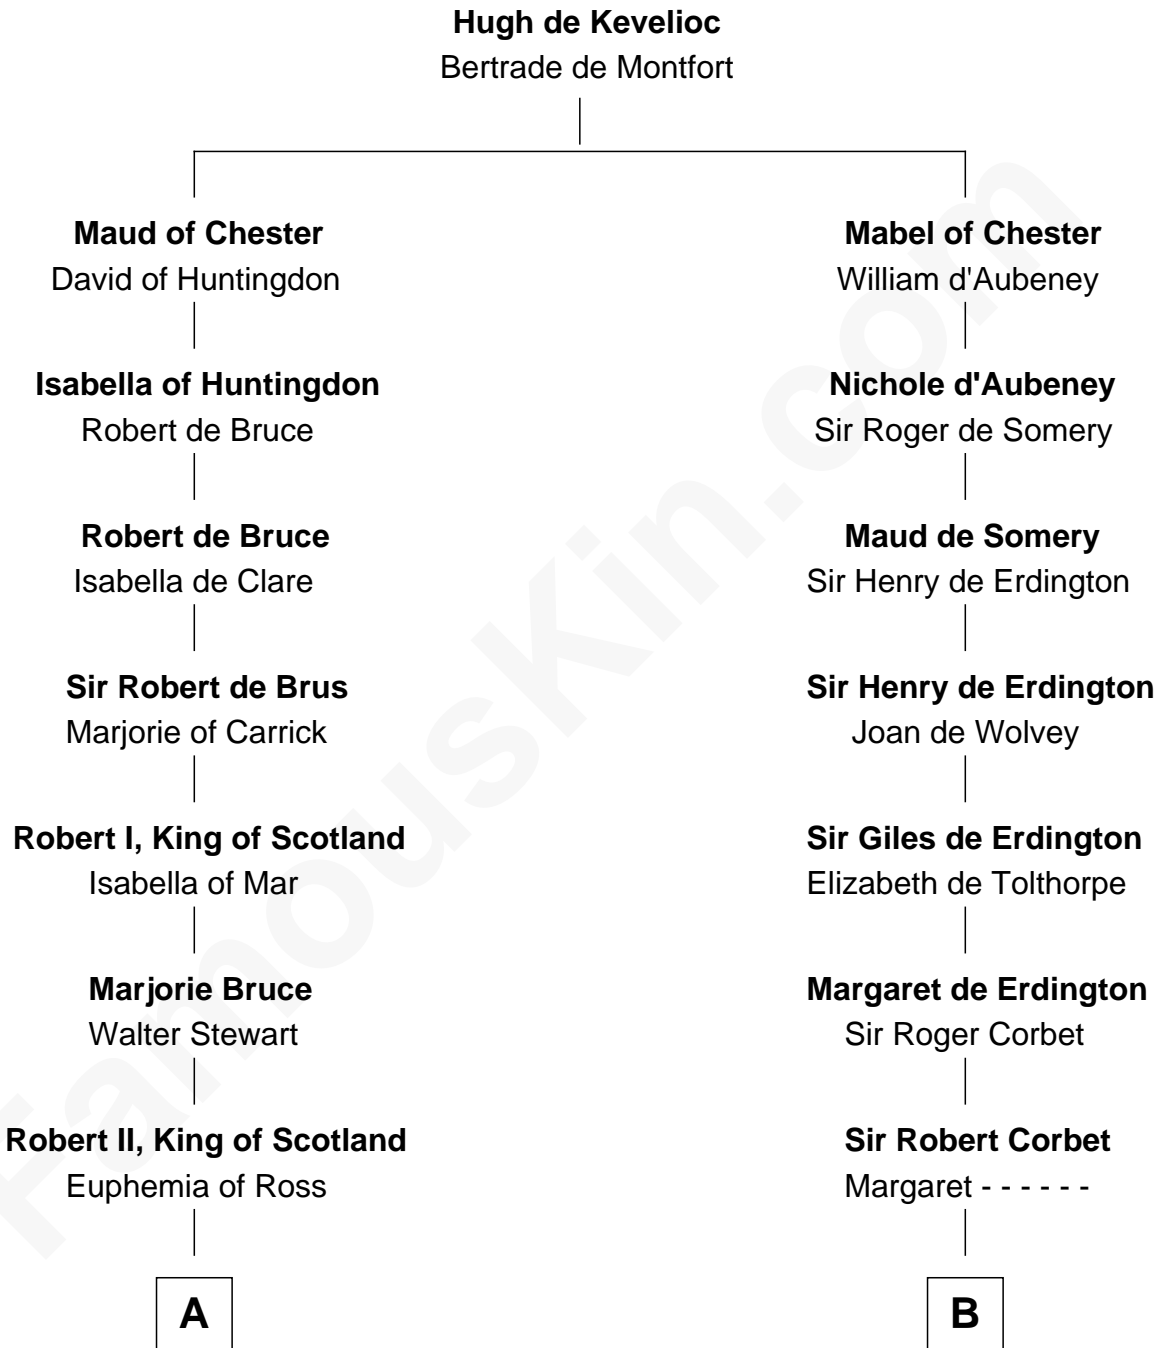

FamousKin.com

Relationship Chart of

Major John Pitcairn

British Commander at Battle of Lexington

18th cousin 1 time removed of

Ralph Waldo Emerson

American Poet