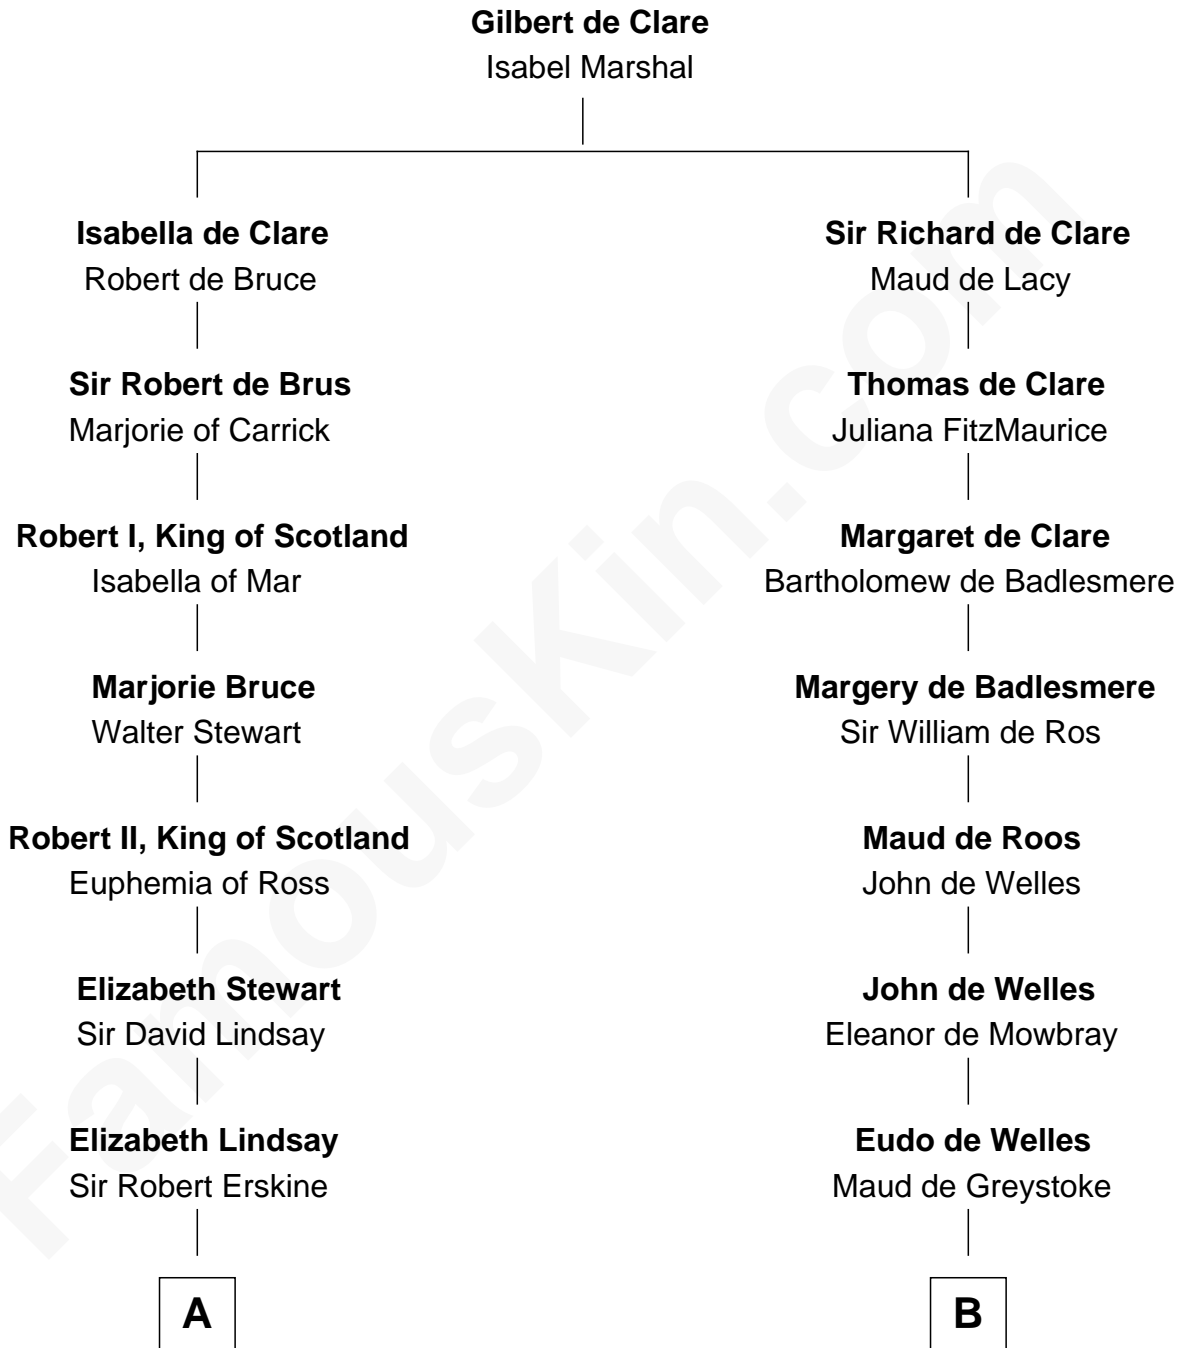

FamousKin.com

Relationship Chart of

Major John Pitcairn

British Commander at Battle of Lexington

16th cousin 4 times removed of

Ralph Waldo Emerson

American Poet

C

—
Mary Moody

Rev. Joseph Emerson

—
Rev. William Emerson

Phebe Bliss

—
Rev. William Emerson

Ruth Haskins

—
Ralph Waldo Emerson

American Poet