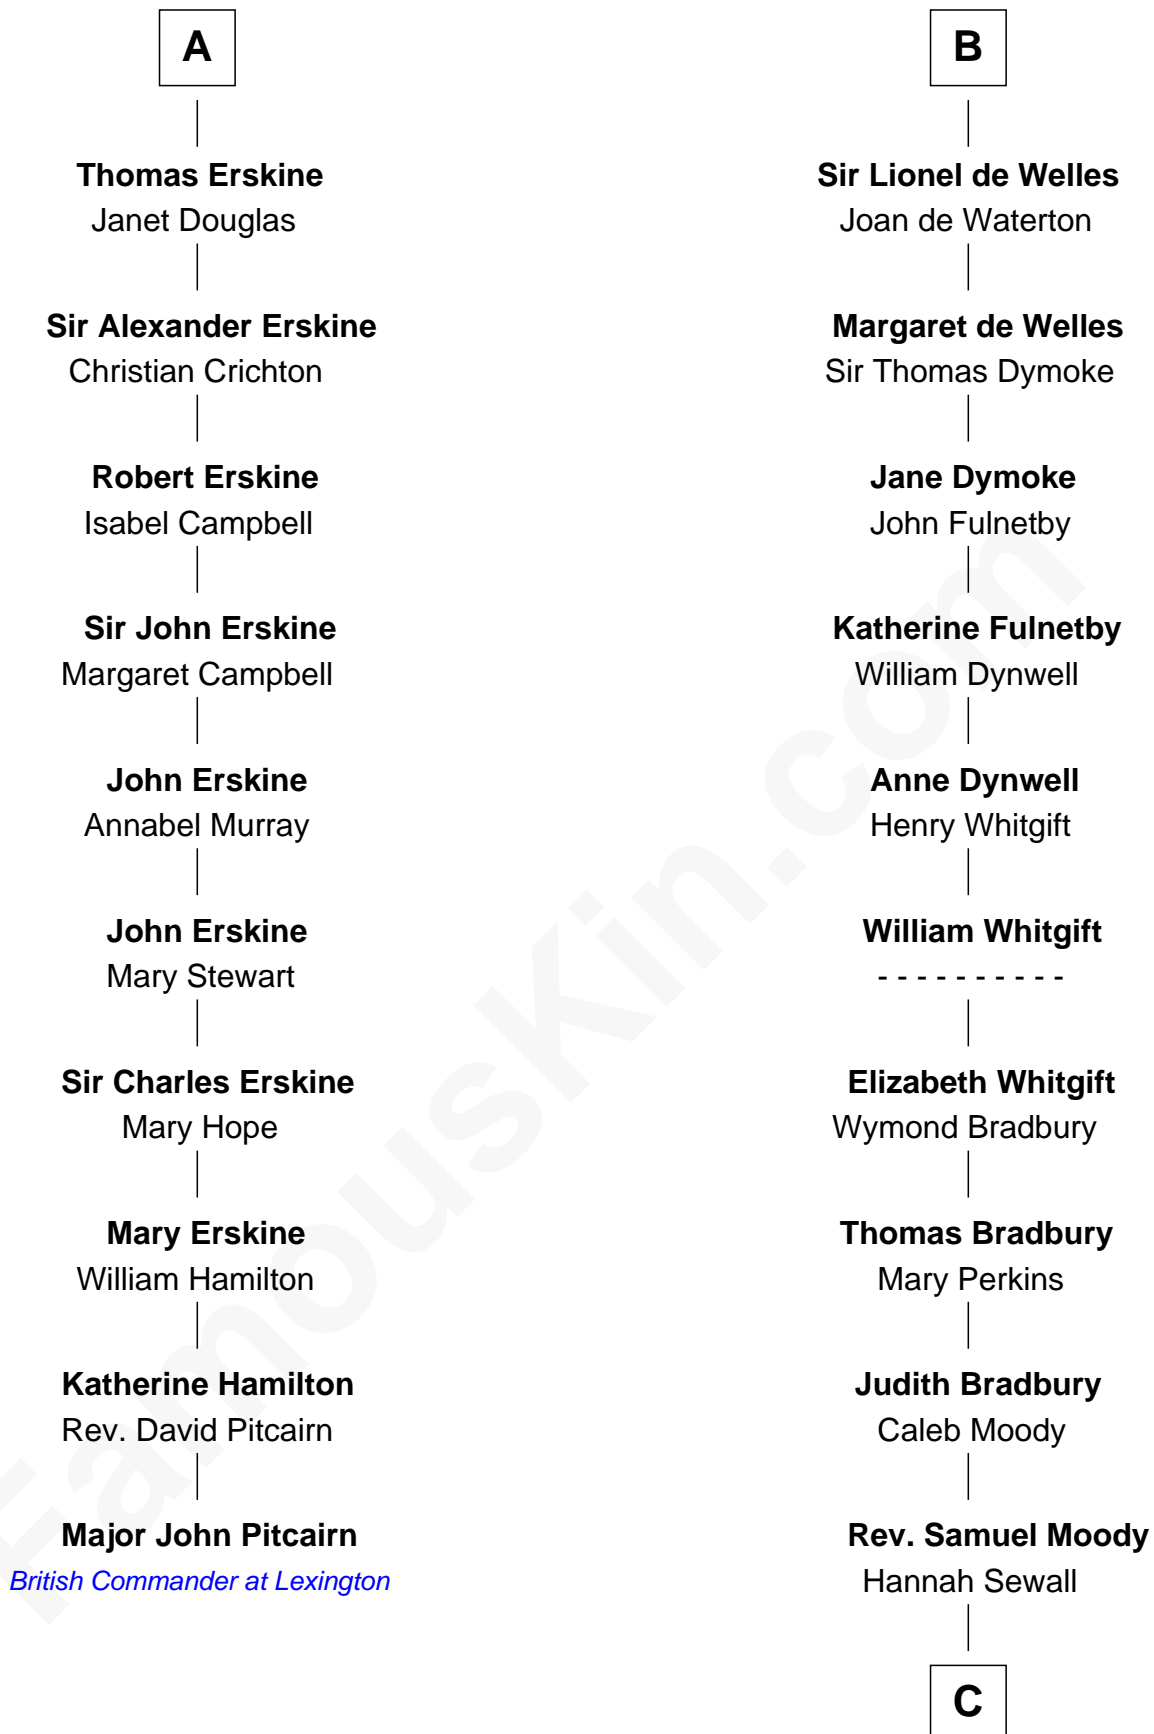

FamousKin.com

Relationship Chart of

Major John Pitcairn

British Commander at Battle of Lexington

16th cousin 4 times removed of

Ralph Waldo Emerson

American Poet

C

—
Mary Moody

Rev. Joseph Emerson

—
Rev. William Emerson

Phebe Bliss

—
Rev. William Emerson

Ruth Haskins

—
Ralph Waldo Emerson

American Poet