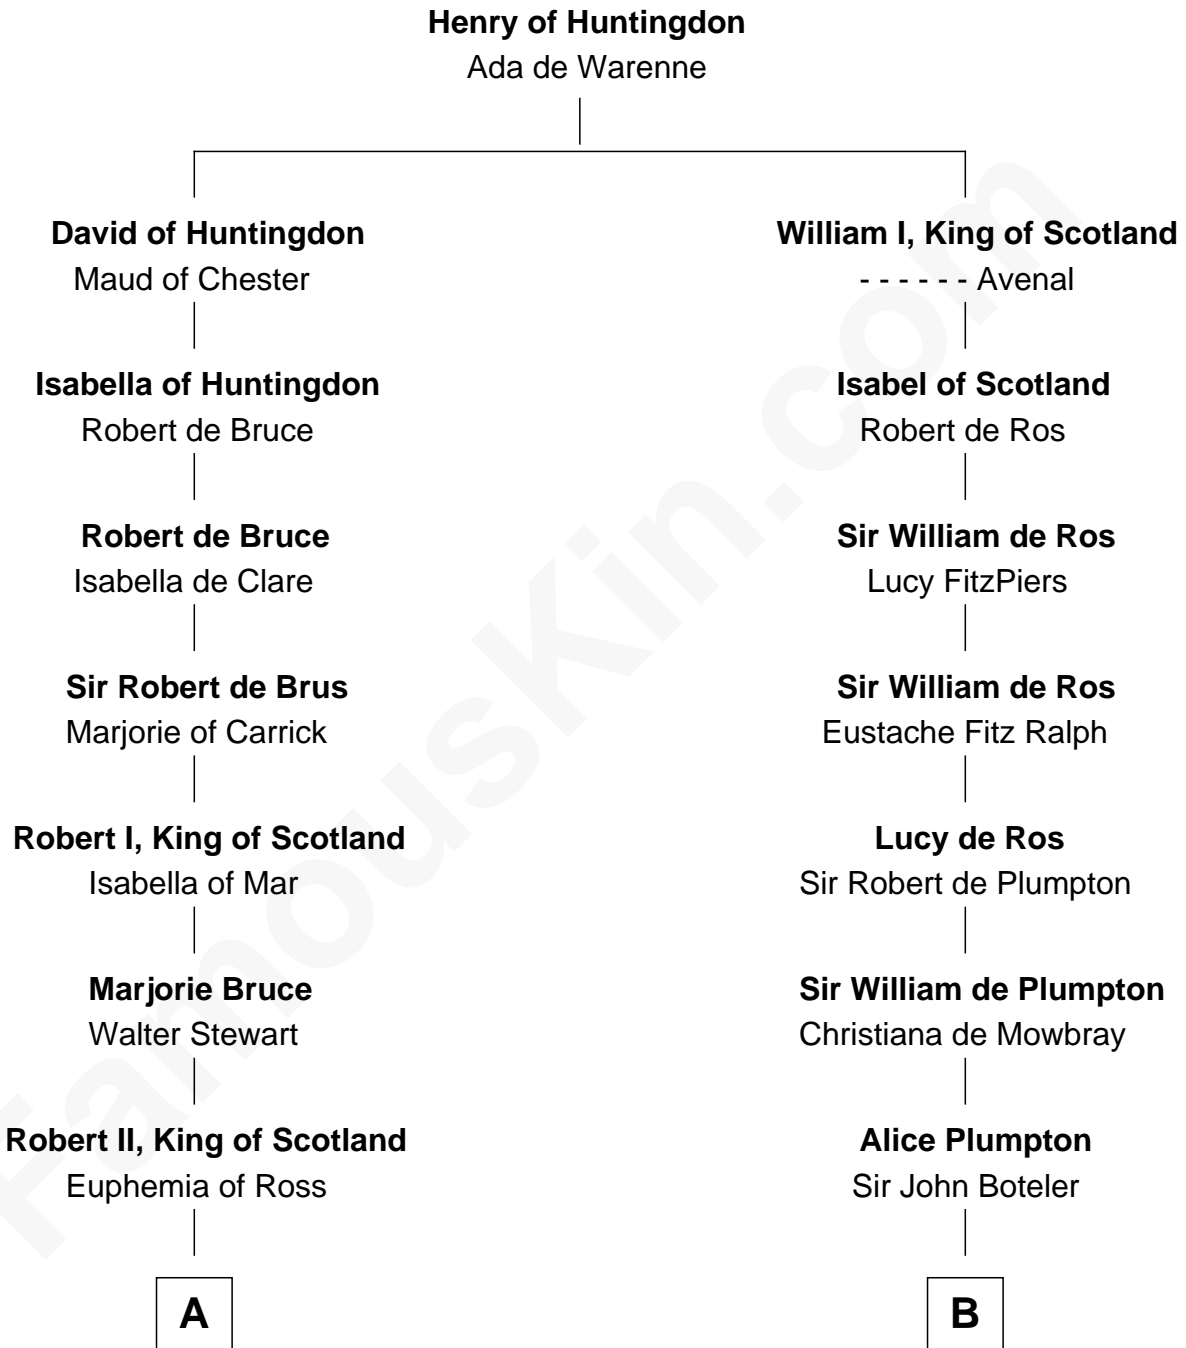

# FamousKin.com

## Relationship Chart of

### Major John Pitcairn

*British Commander at Battle of Lexington*

18th cousin 3 times removed of

**Ralph Waldo Emerson**  
*American Poet*

**C**

**Katherine Hamilton**

Rev. David Pitcairn

**Major John Pitcairn**