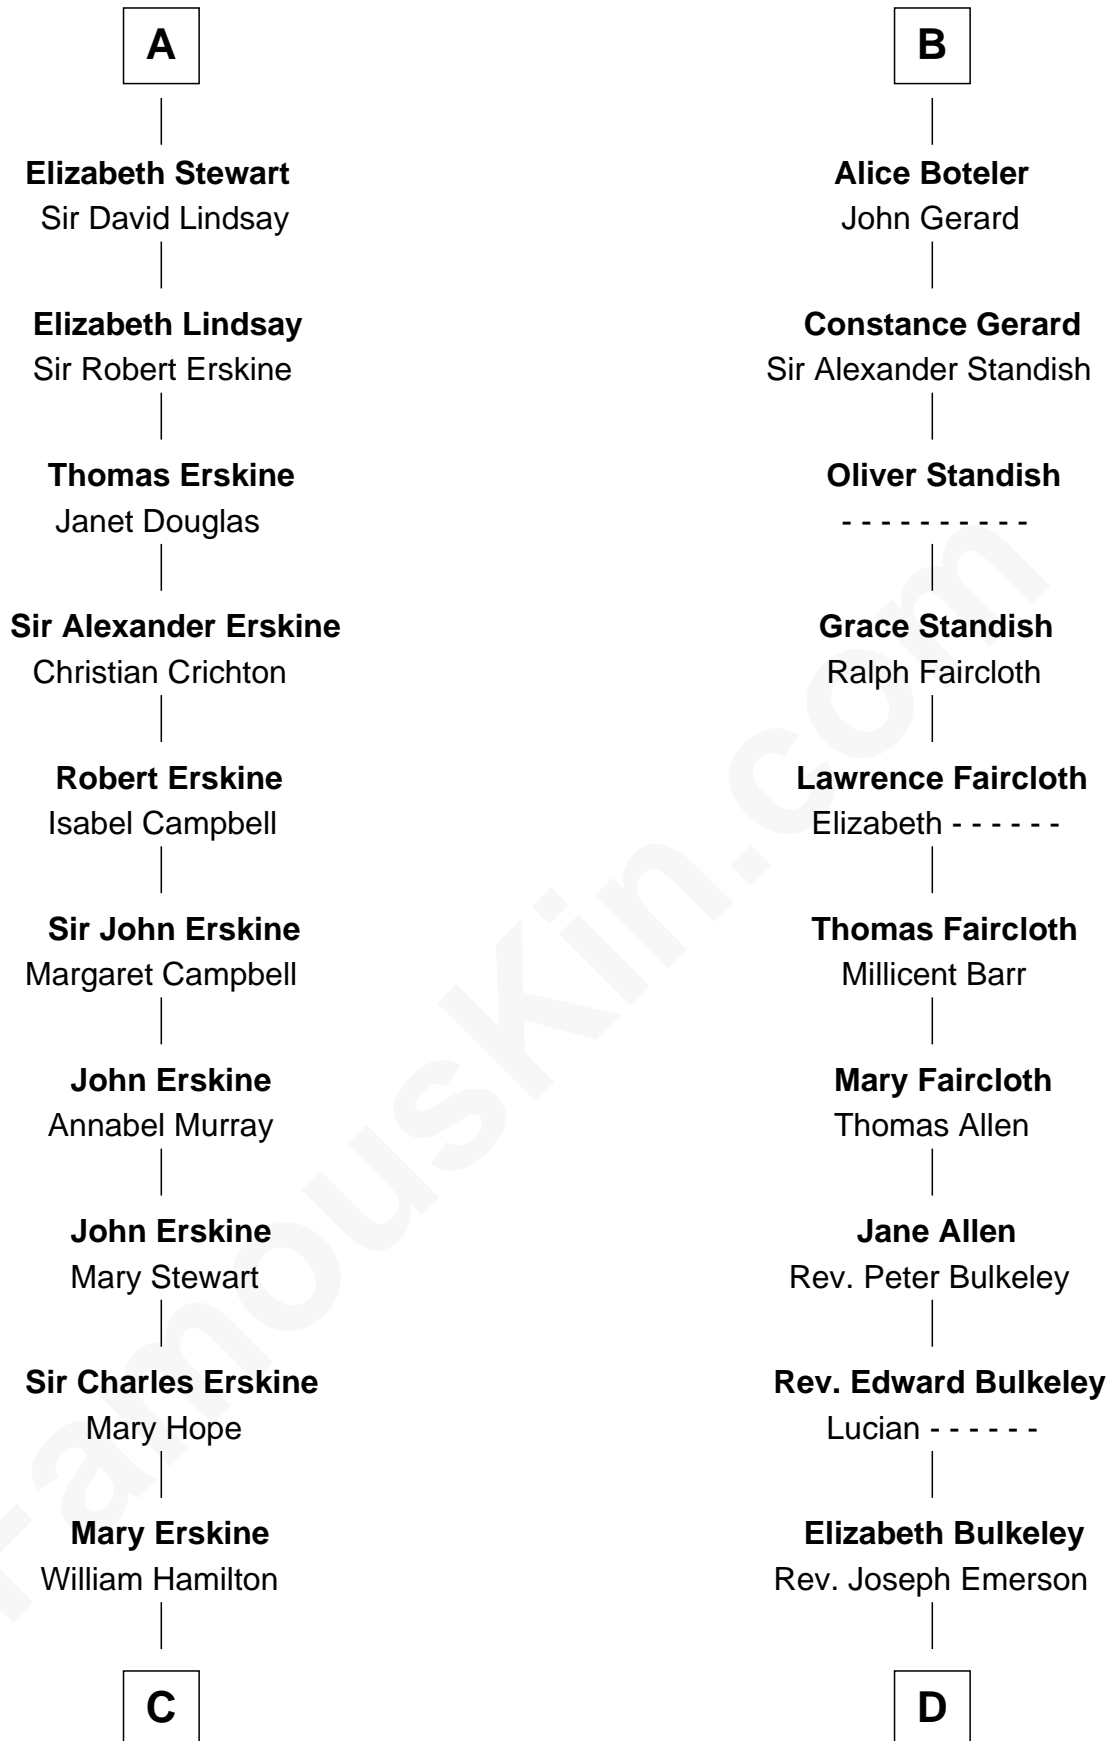

## Relationship Chart of

### Major John Pitcairn

*British Commander at Battle of Lexington*

18th cousin 3 times removed of

**Ralph Waldo Emerson**  
*American Poet*

**C**

**Katherine Hamilton**

Rev. David Pitcairn

**Major John Pitcairn**