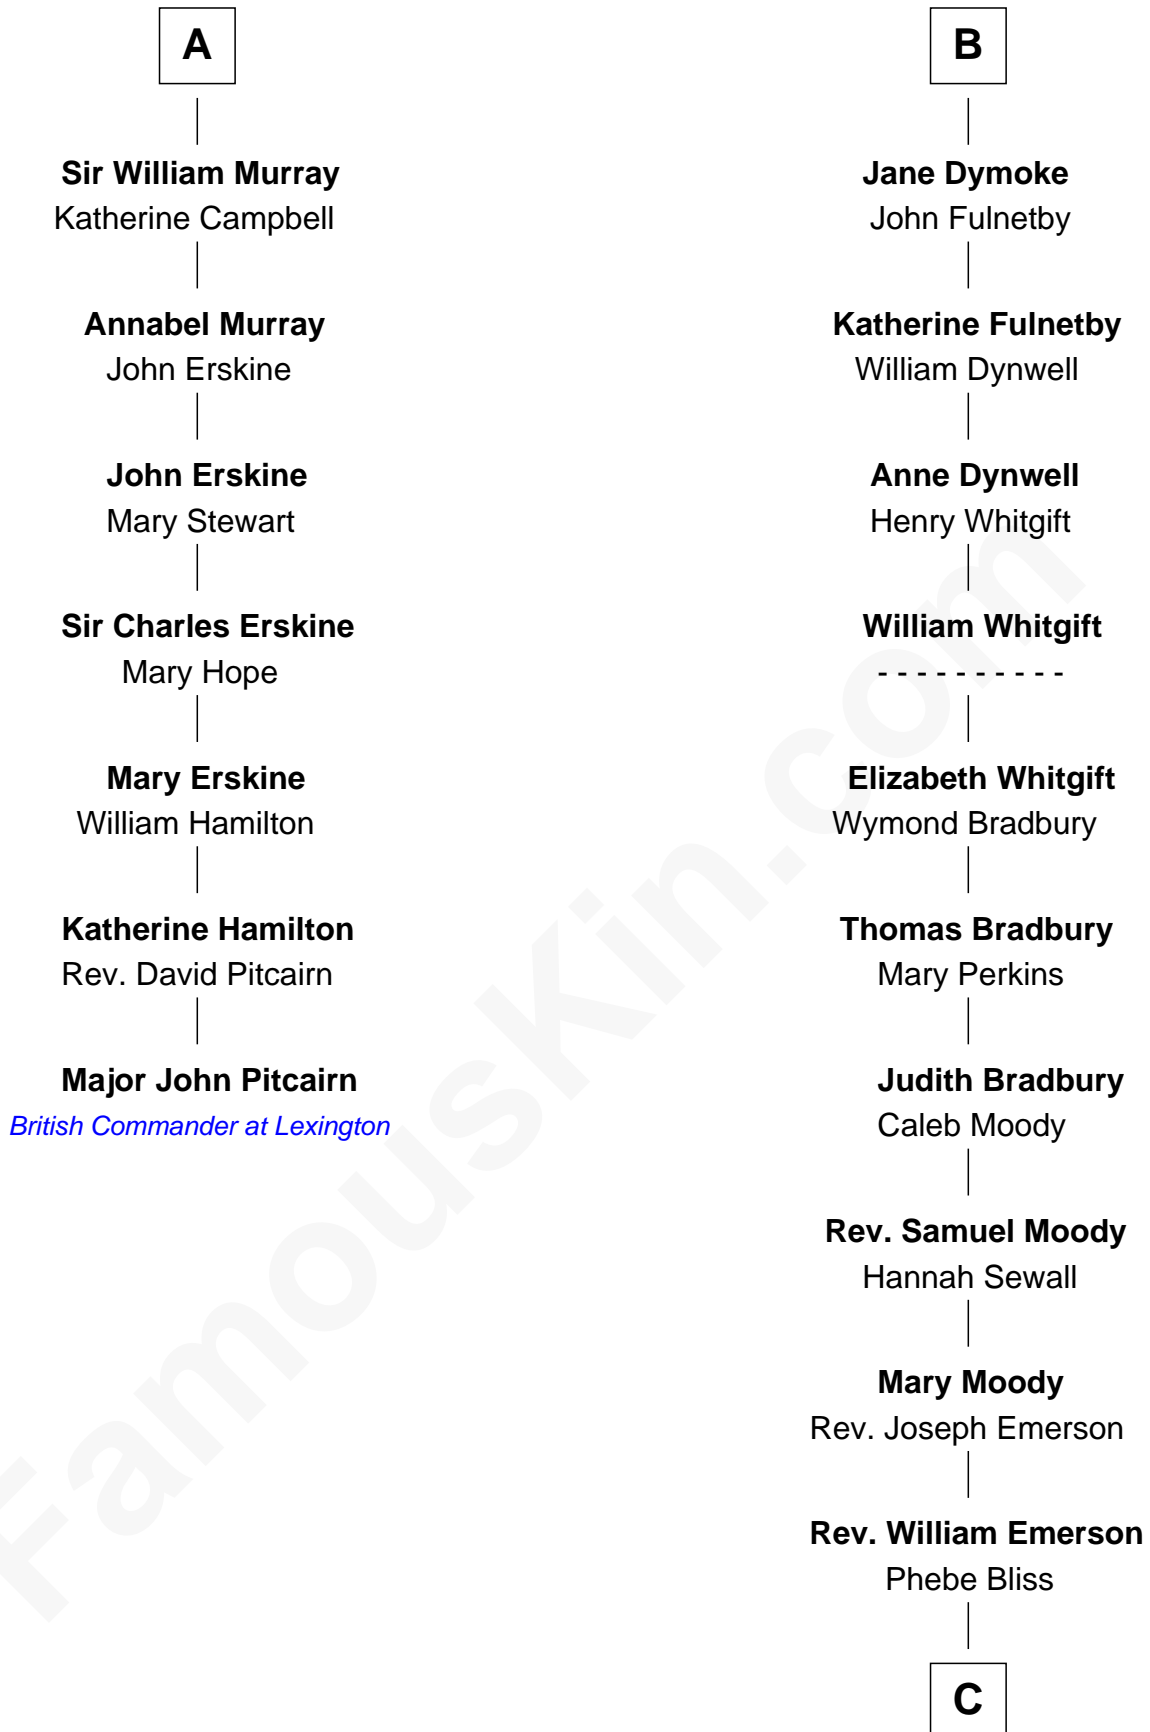

FamousKin.com

Relationship Chart of

Major John Pitcairn

British Commander at Battle of Lexington

13th cousin 5 times removed of

Ralph Waldo Emerson

American Poet

C