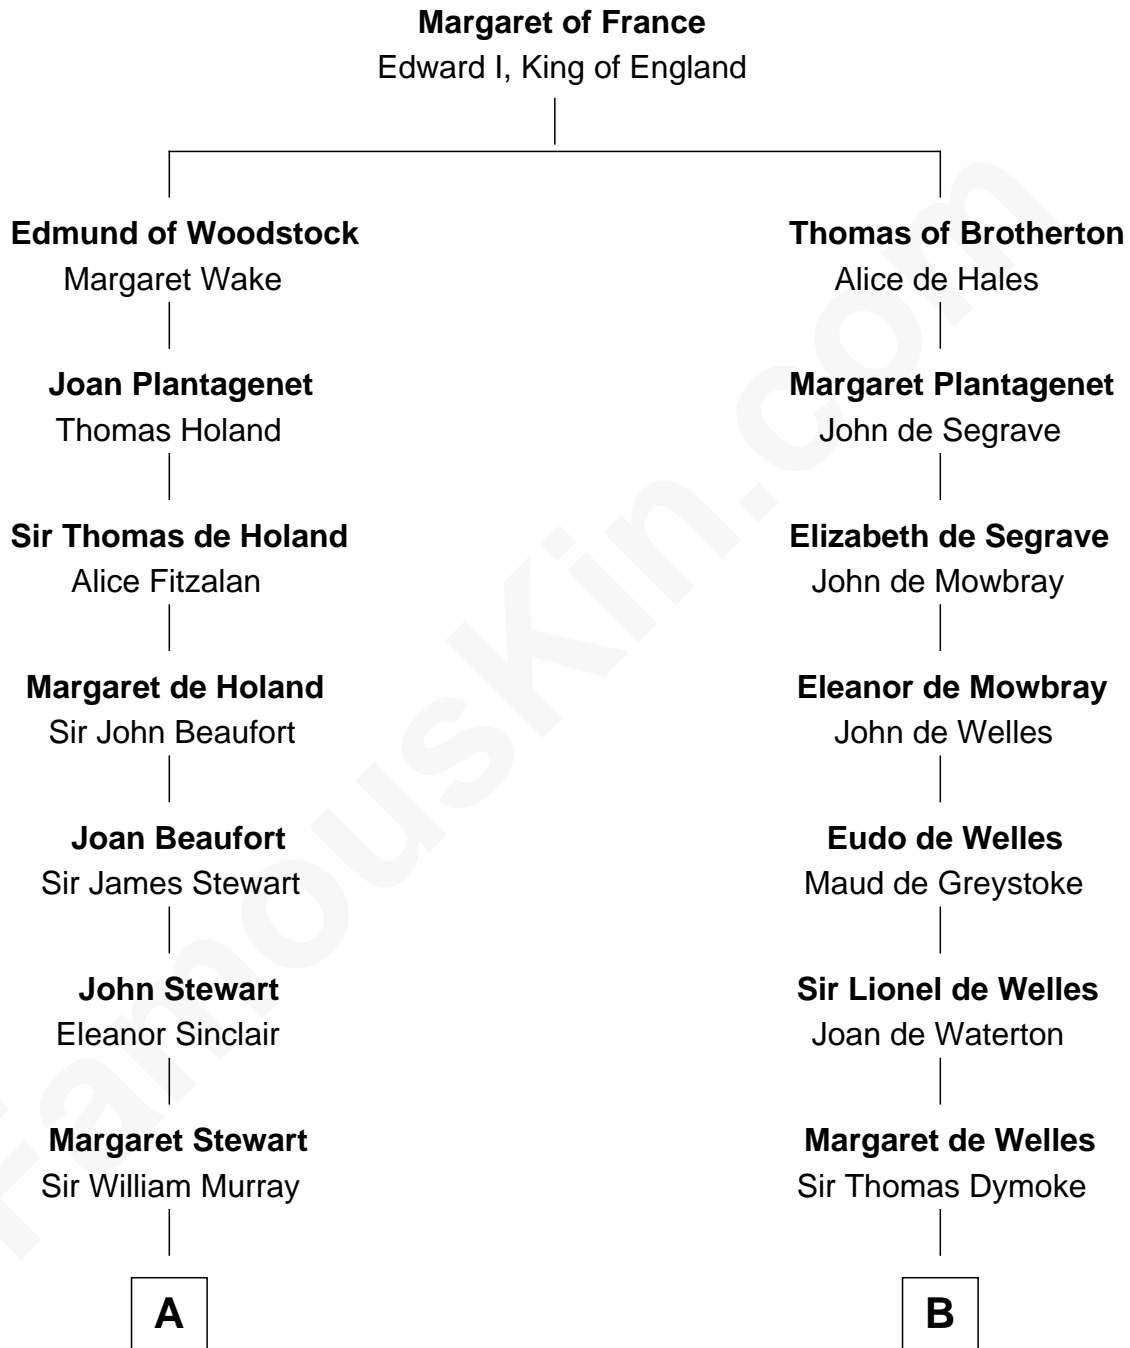

FamousKin.com

Relationship Chart of

Major John Pitcairn

British Commander at Battle of Lexington

13th cousin 5 times removed of

Ralph Waldo Emerson

American Poet

C