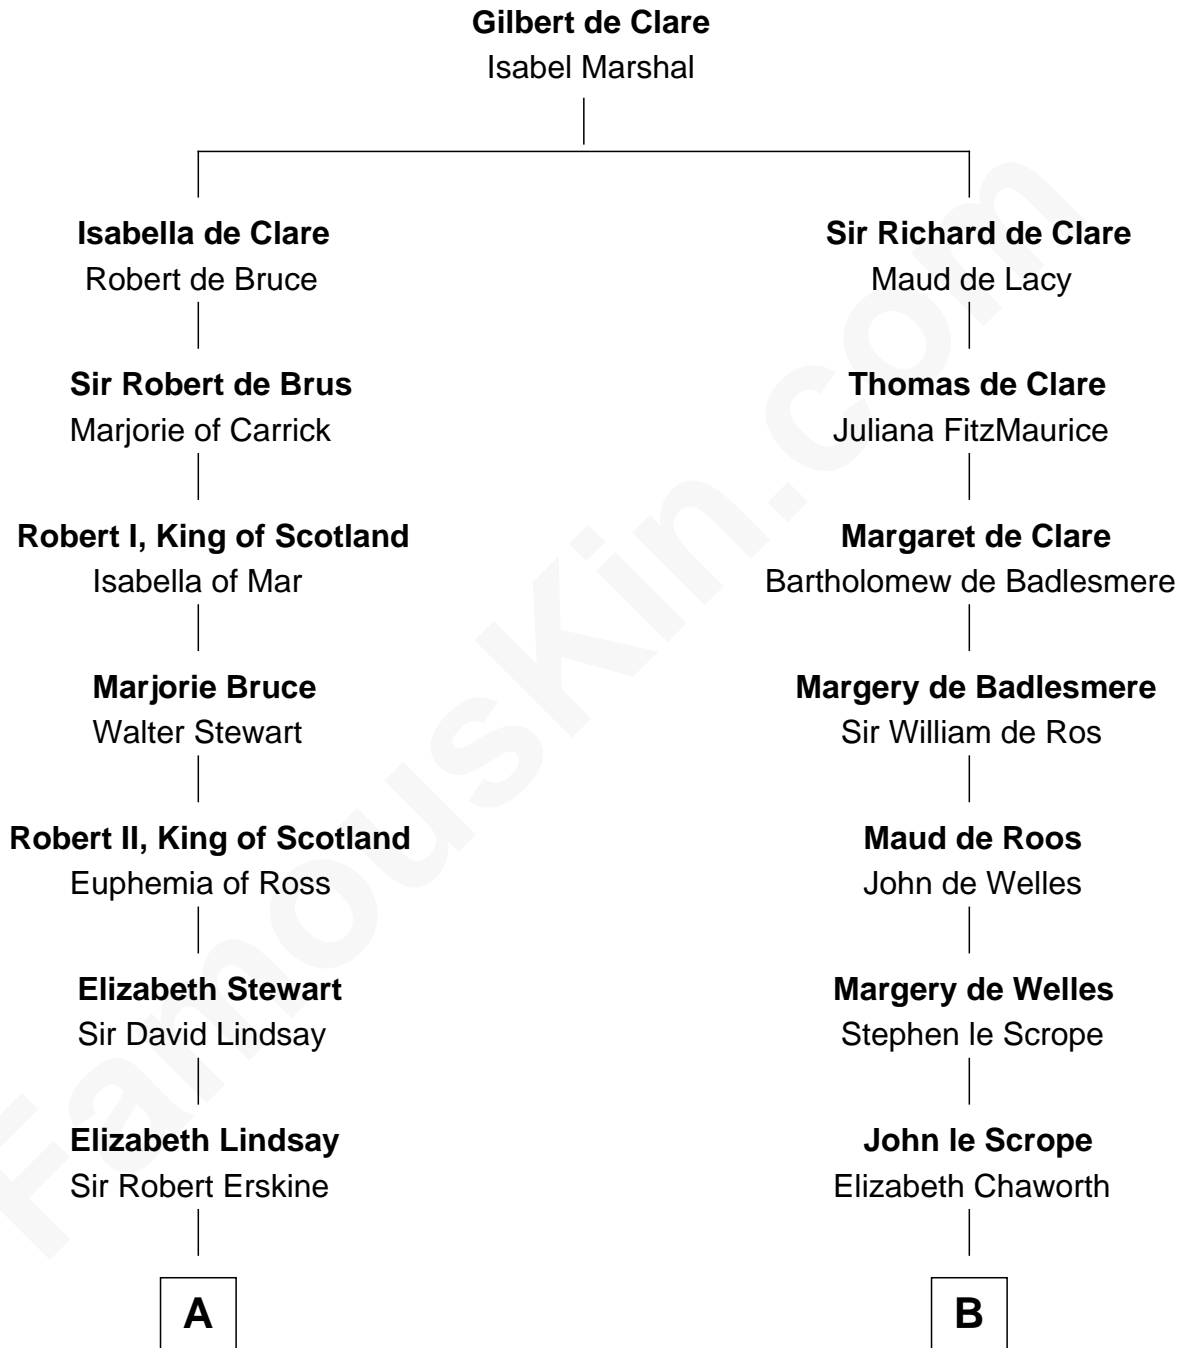

FamousKin.com

Relationship Chart of

Major John Pitcairn

British Commander at Battle of Lexington

16th cousin 1 time removed of

Robert Treat Paine

Signer of the Declaration of Independence

A

John Erskine

Annabel Murray

John Erskine

Mary Stewart

Sir Charles Erskine

Mary Hope

Mary Erskine

William Hamilton