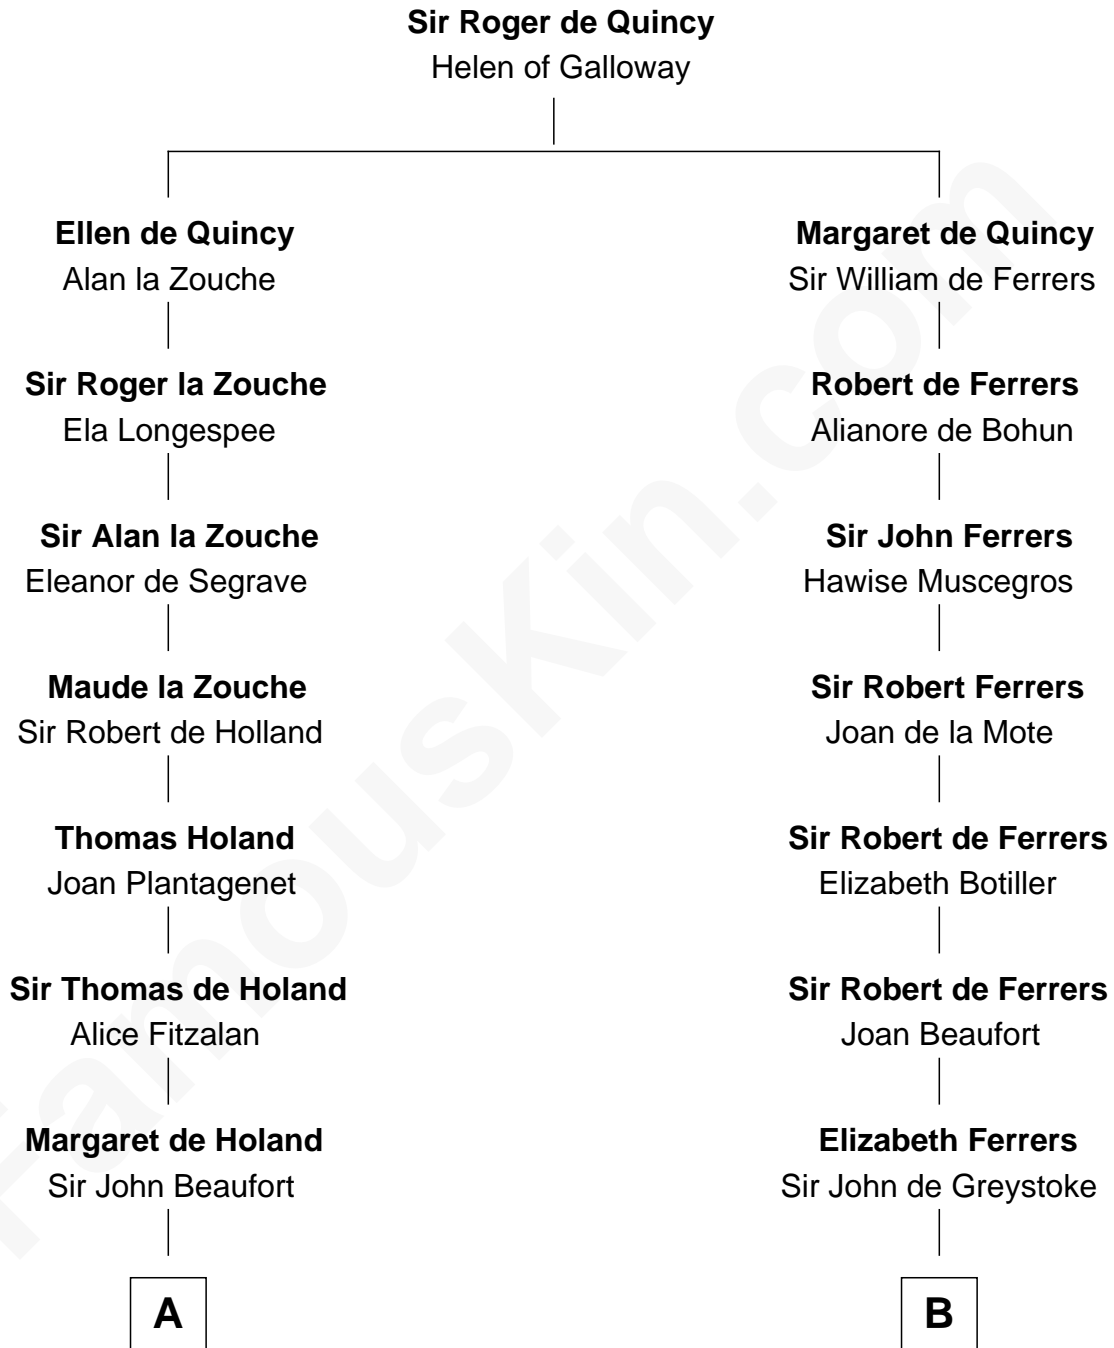

Robert Treat Paine

Signer of the Declaration of Independence