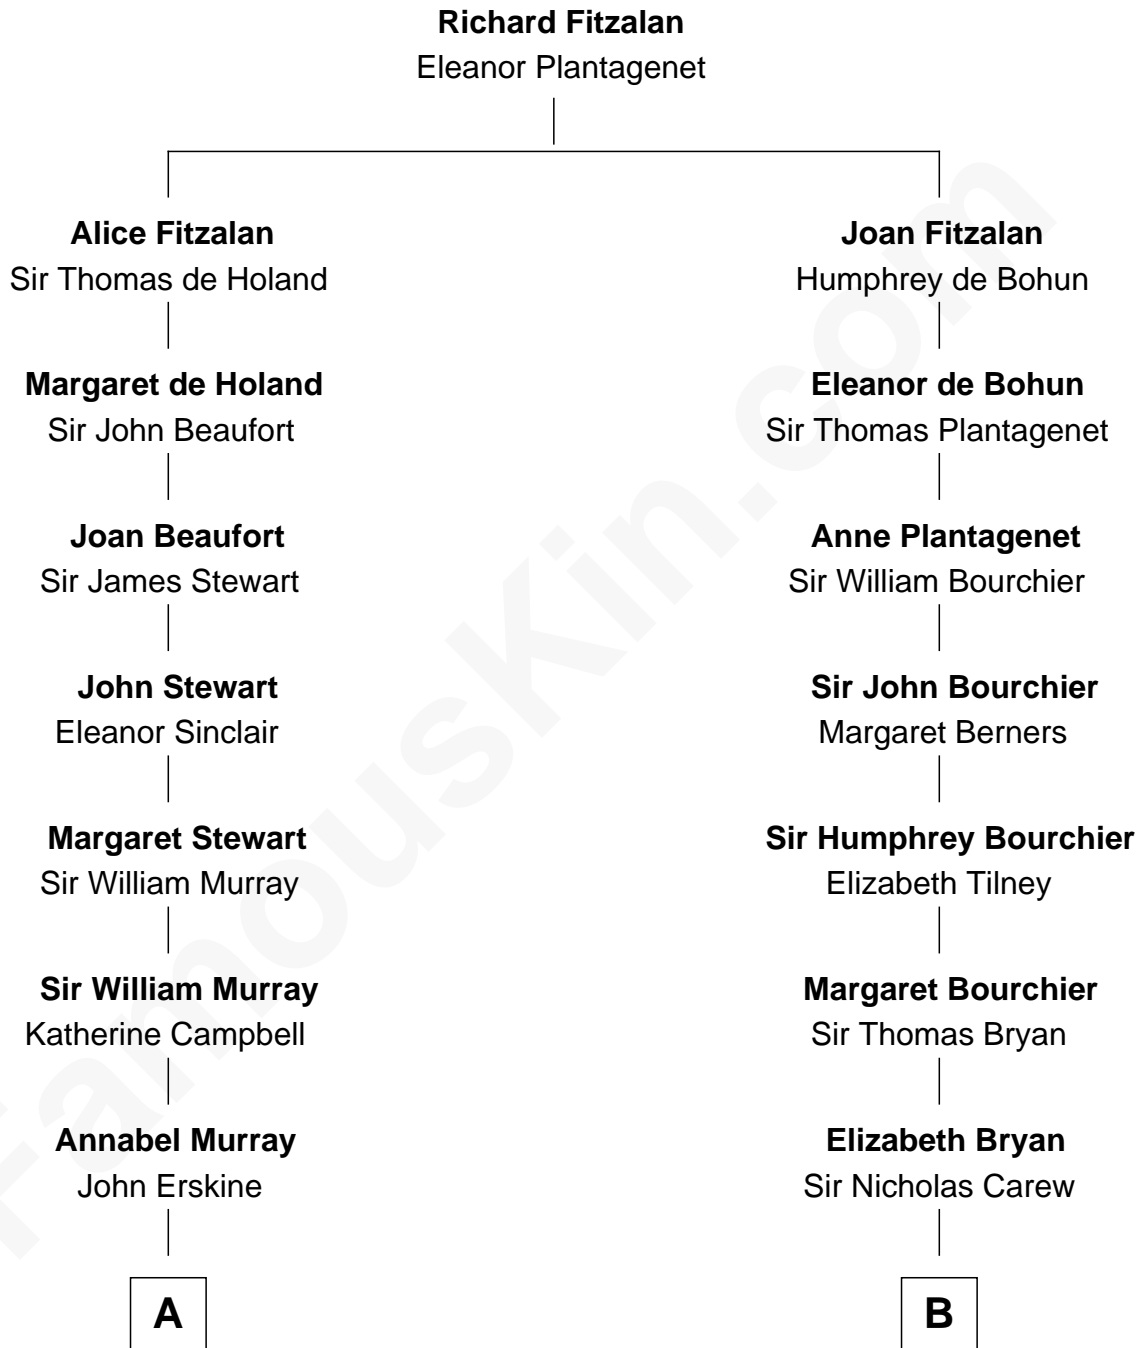

FamousKin.com

Relationship Chart of

Major John Pitcairn

British Commander at Battle of Lexington

11th cousin 3 times removed of

Robert Treat Paine

Signer of the Declaration of Independence

A

John Erskine

Mary Stewart

Sir Charles Erskine

Mary Hope

Mary Erskine

William Hamilton

Katherine Hamilton

Rev. David Pitcairn

Major John Pitcairn

British Commander at Lexington

B

Mary Carew

Sir Arthur Darcy

Sir Edward Darcy

Elizabeth Astley

Isabella Darcy