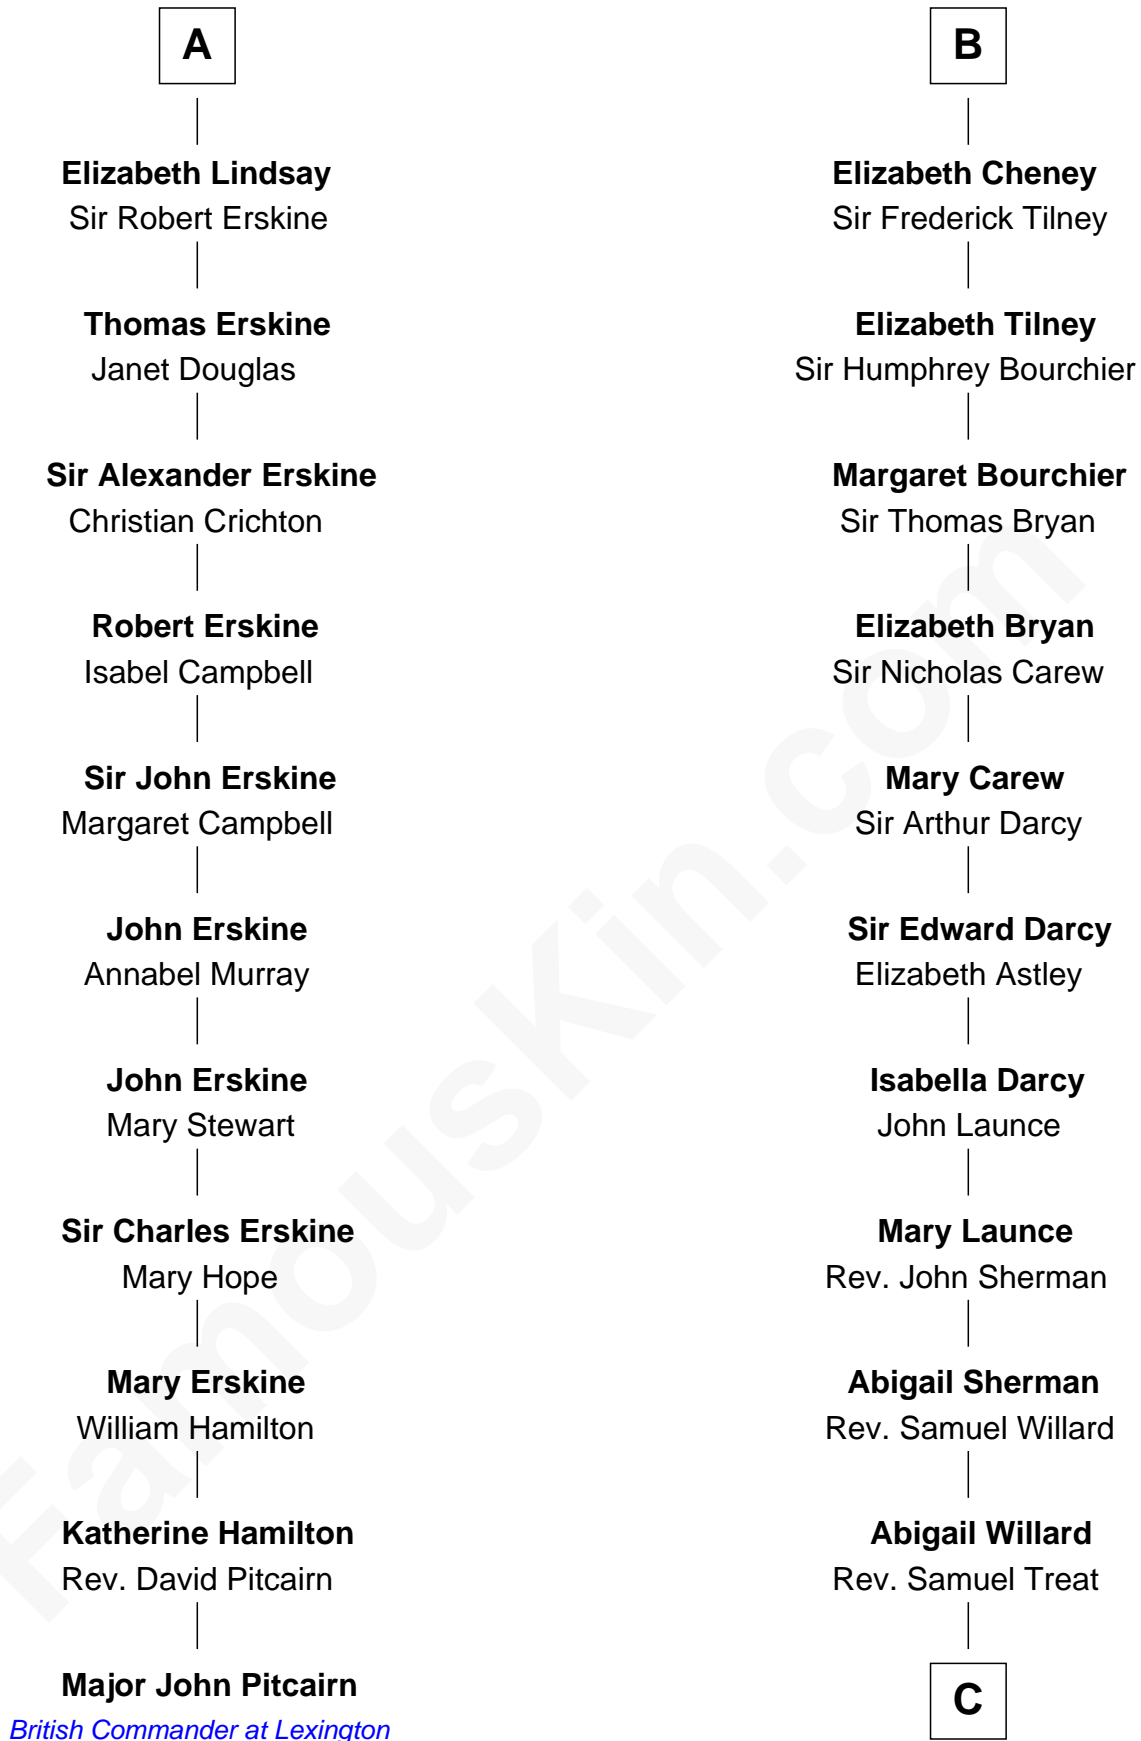

FamousKin.com

Relationship Chart of

Major John Pitcairn

British Commander at Battle of Lexington

17th cousin 1 time removed of

Robert Treat Paine

Signer of the Declaration of Independence

C

Eunice Treat
Thomas Paine

Robert Treat Paine
Signer of Declaration of Independence

FamousKin.com