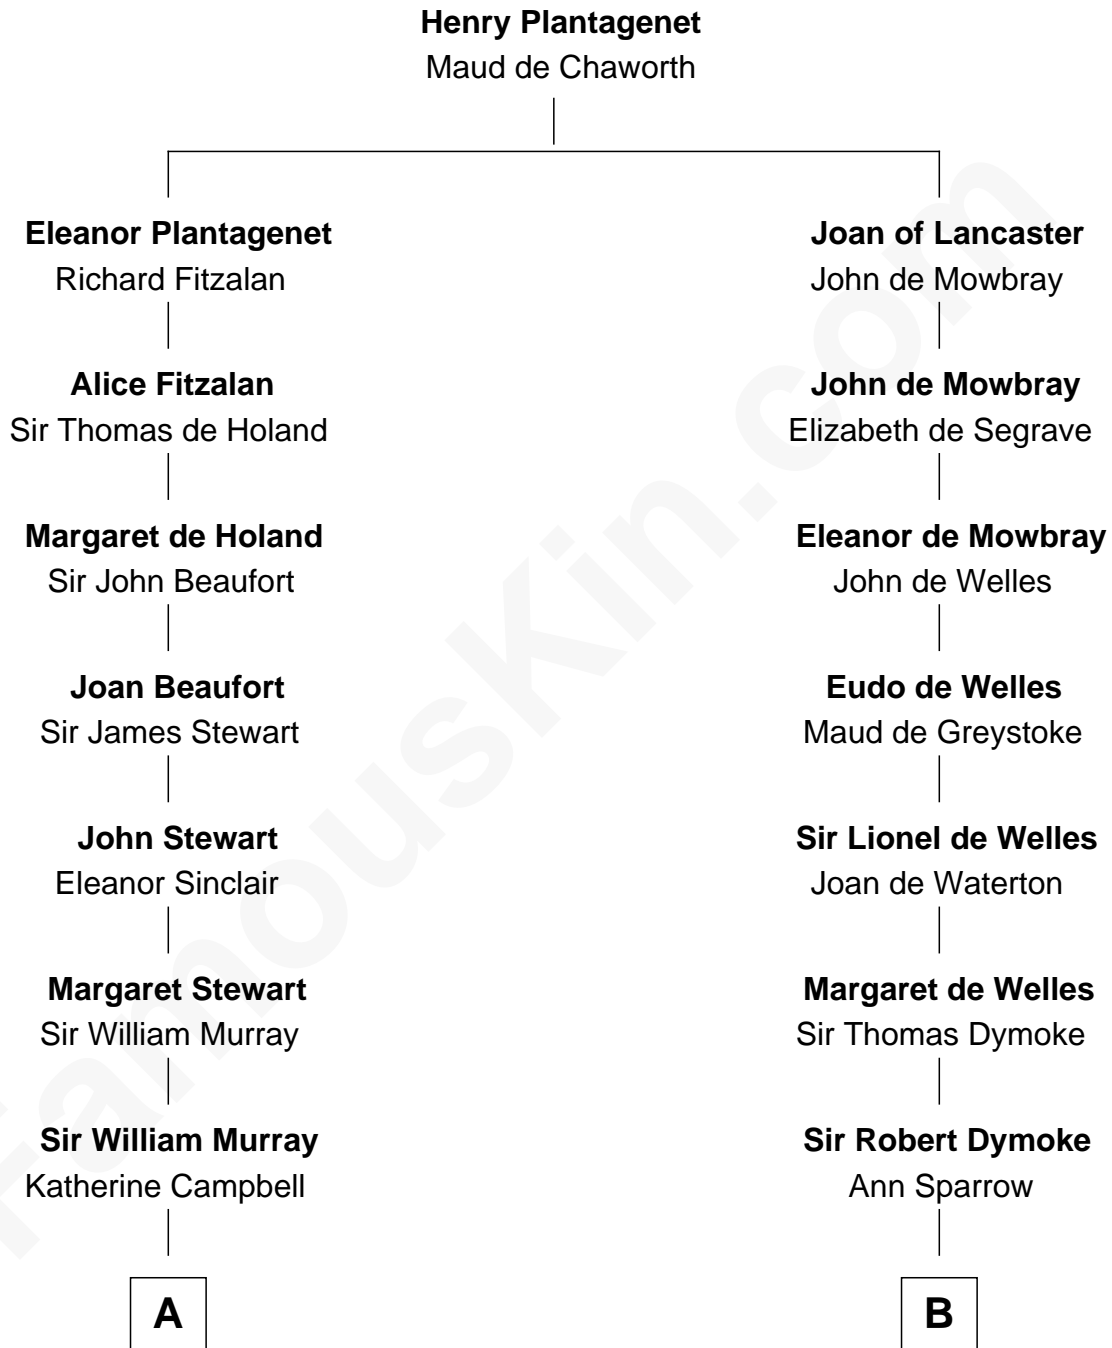

FamousKin.com

Relationship Chart of

Major John Pitcairn

British Commander at Battle of Lexington

12th cousin 2 times removed of

Thomas Nelson

Signer of the Declaration of Independence

A

Annabel Murray

John Erskine

John Erskine

Mary Stewart

Sir Charles Erskine

Mary Hope

Mary Erskine

William Hamilton