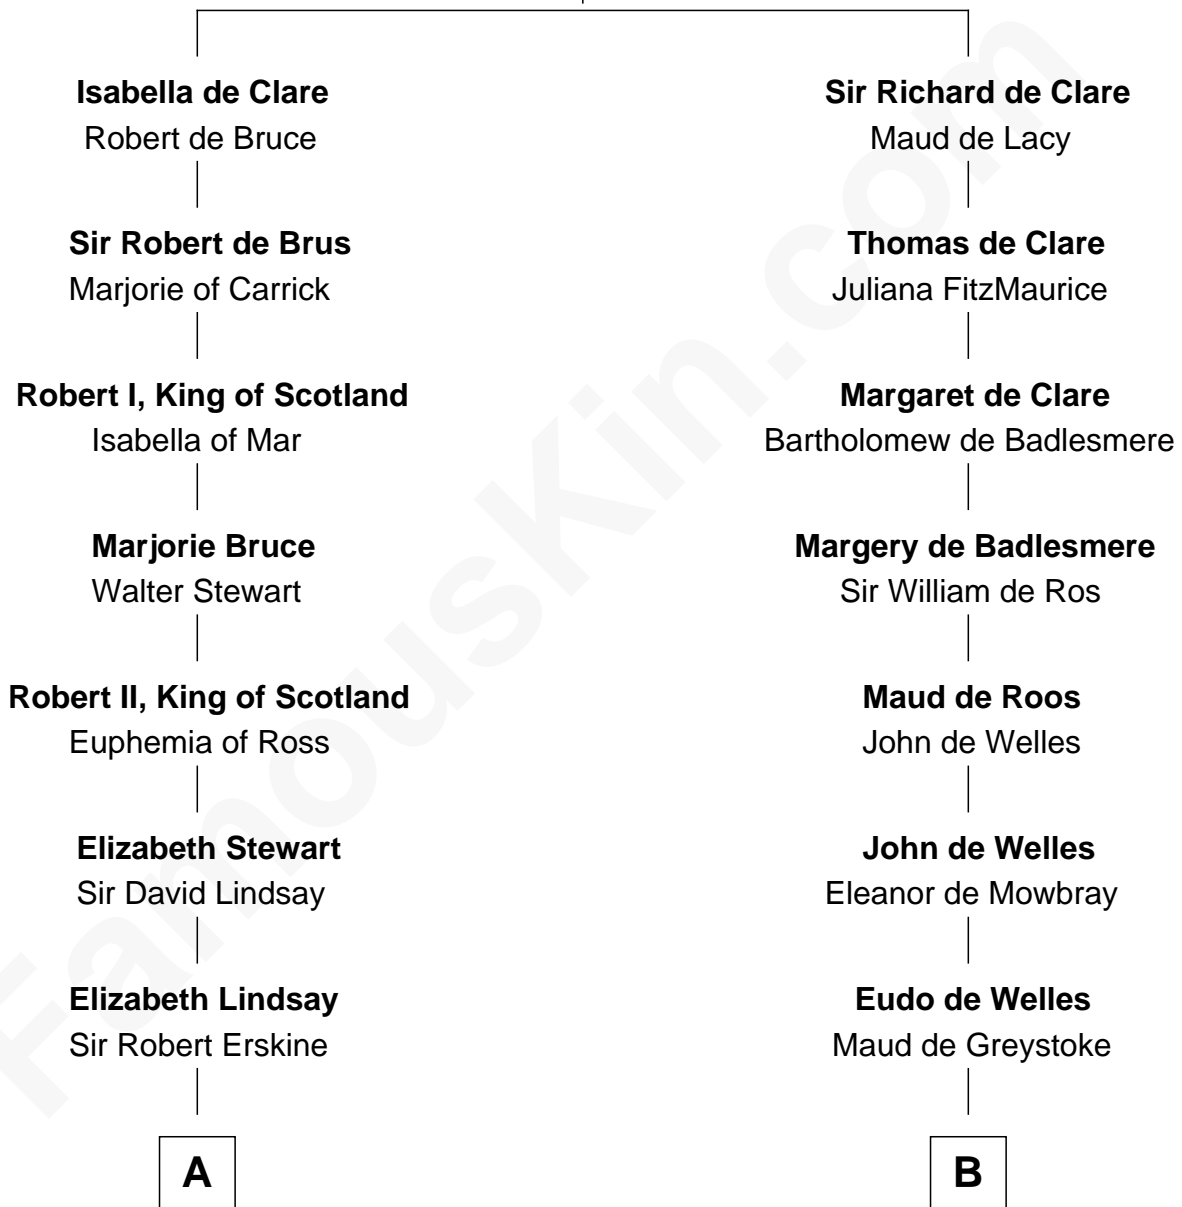

FamousKin.com

Relationship Chart of

Major John Pitcairn

British Commander at Battle of Lexington

16th cousin 1 time removed of

Thomas Nelson

Signer of the Declaration of Independence

Gilbert de Clare

Isabel Marshal

A

Thomas Erskine

Janet Douglas

Sir Alexander Erskine

Christian Crichton

Robert Erskine

Isabel Campbell