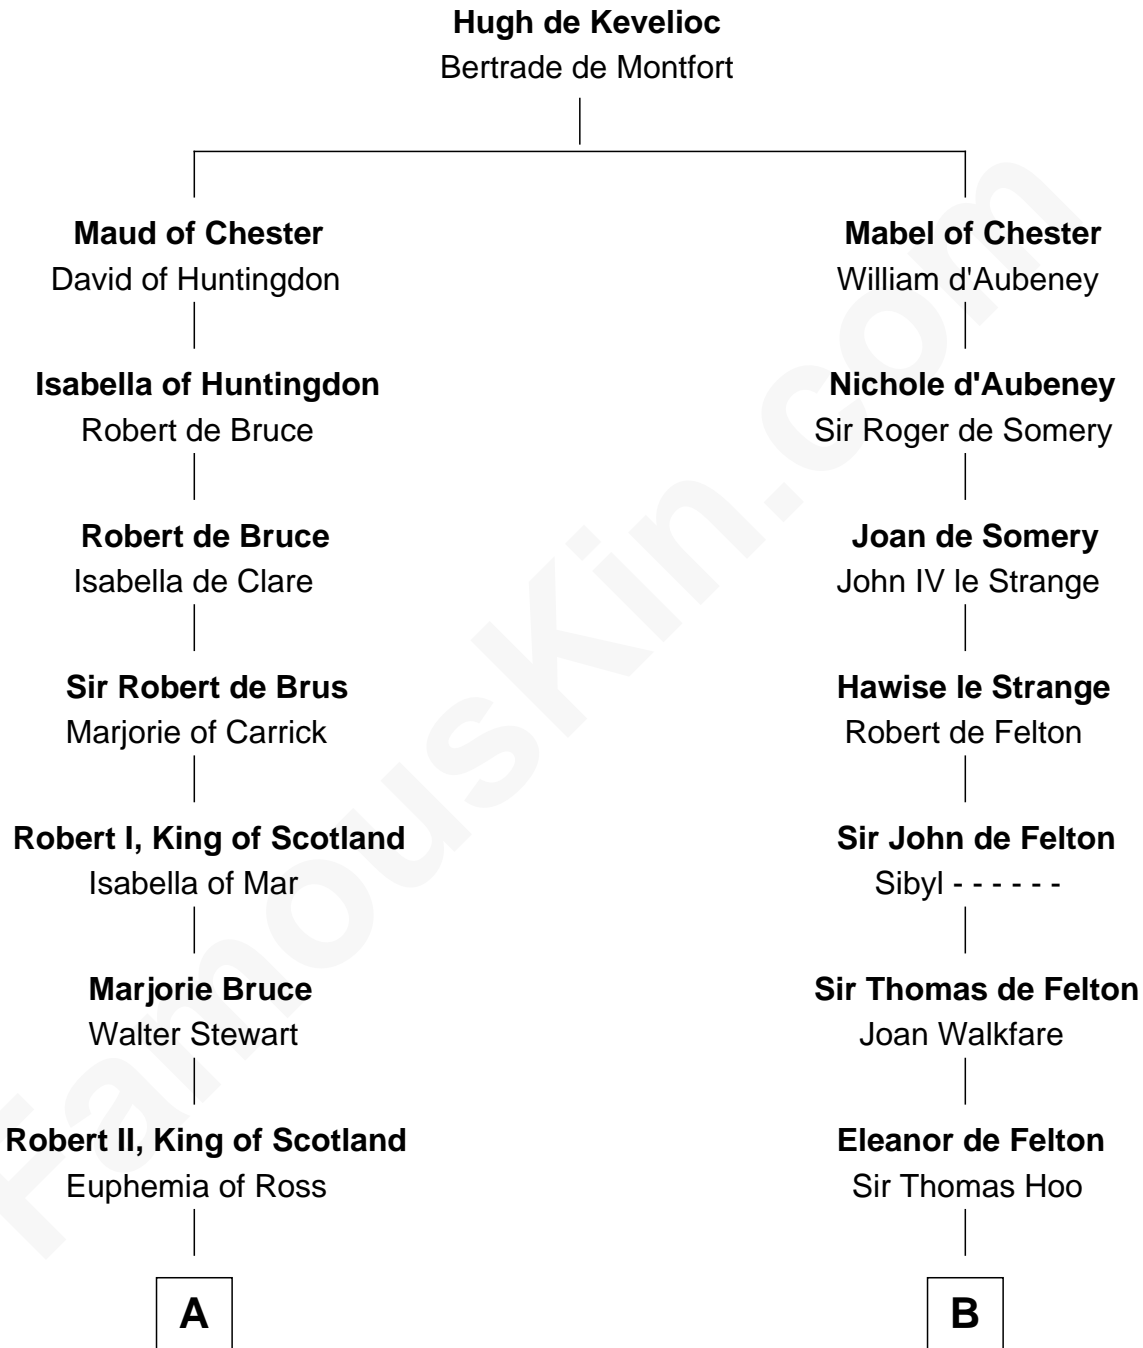

FamousKin.com

Relationship Chart of

Major John Pitcairn

British Commander at Battle of Lexington

18th cousin 1 time removed of

William Floyd

Signer of the Declaration of Independence