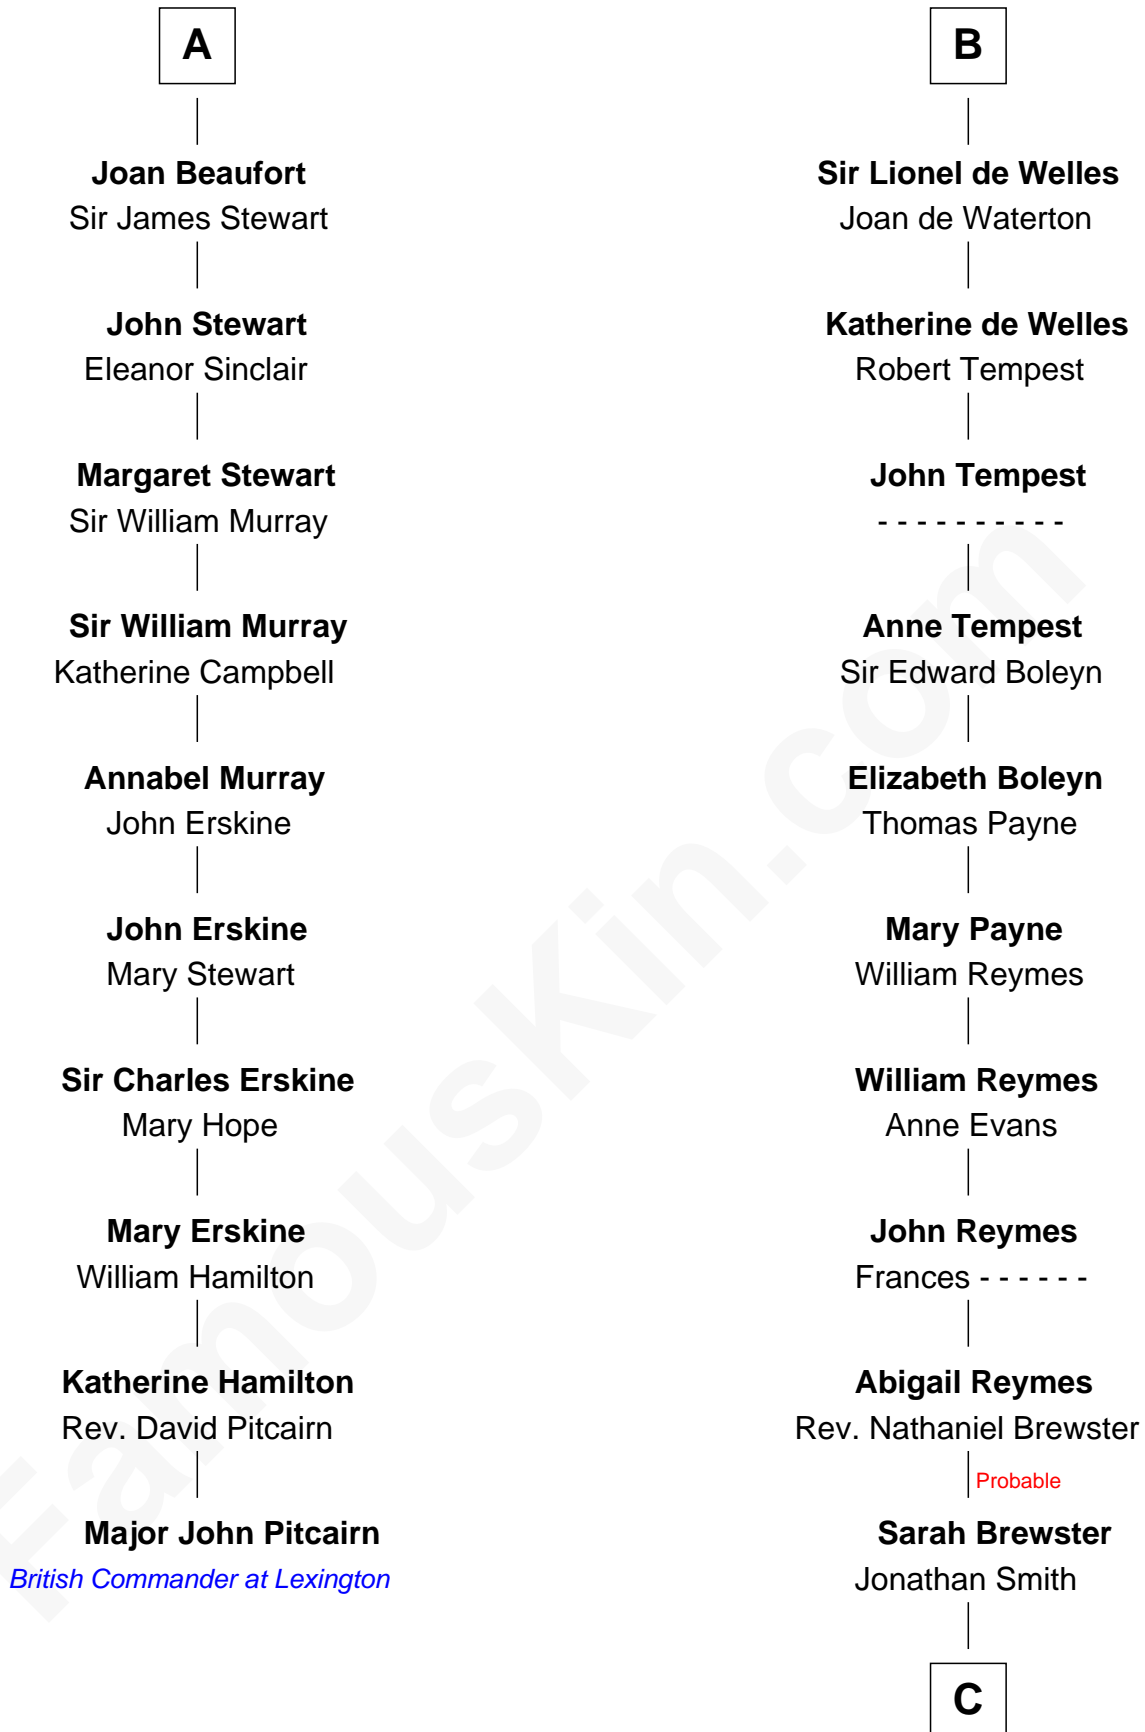

FamousKin.com

Relationship Chart of

Major John Pitcairn

British Commander at Battle of Lexington

16th cousin 3 times removed of

William Floyd

Signer of the Declaration of Independence

Sir William Longespee

Ela of Salisbury

Stephen Longespee
Emmeline de Ridelisford

Ela Longespee
Sir Roger la Zouche

Sir Alan la Zouche
Eleanor de Segrave

Maude la Zouche
Sir Robert de Holland

Thomas Holand
Joan Plantagenet

Sir Thomas de Holand
Alice Fitzalan

Margaret de Holand
Sir John Beaufort

A

William Longespee
Idoine de Camville

Ela Longespee
Sir James de Audley

Sir Hugh I de Audley
Iseult de Mortimer

Alice de Audley
Sir Ralph de Greystoke

Sir William de Greystoke
Joan FitzHenry

Sir Ralph de Greystoke
Katherine de Clifford

Maud de Greystoke
Eudo de Welles

B

C

Jonathan Smith

Elizabeth Platt

Tabitha Smith

Nicholl Floyd