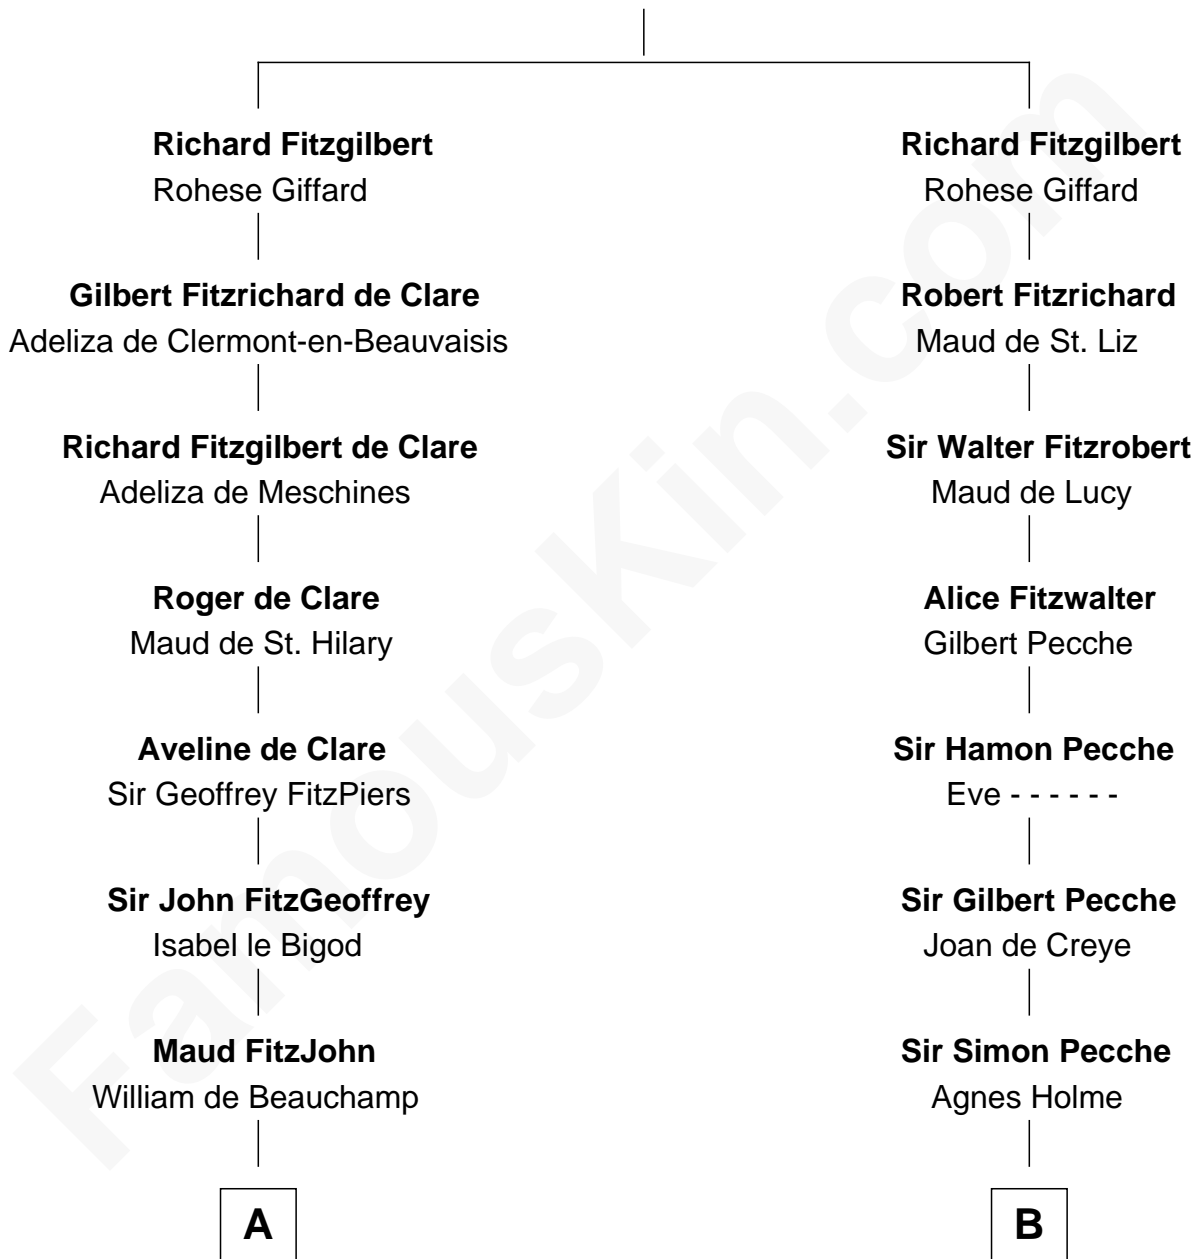

## Relationship Chart of

### Major John Pitcairn

*British Commander at Battle of Lexington*

19th cousin 2 times removed of

### General William Whipple

*Signer of the Declaration of Independence*

**Gilbert Crispin**

-----

**C**

**John Erskine**

Mary Stewart

**Sir Charles Erskine**