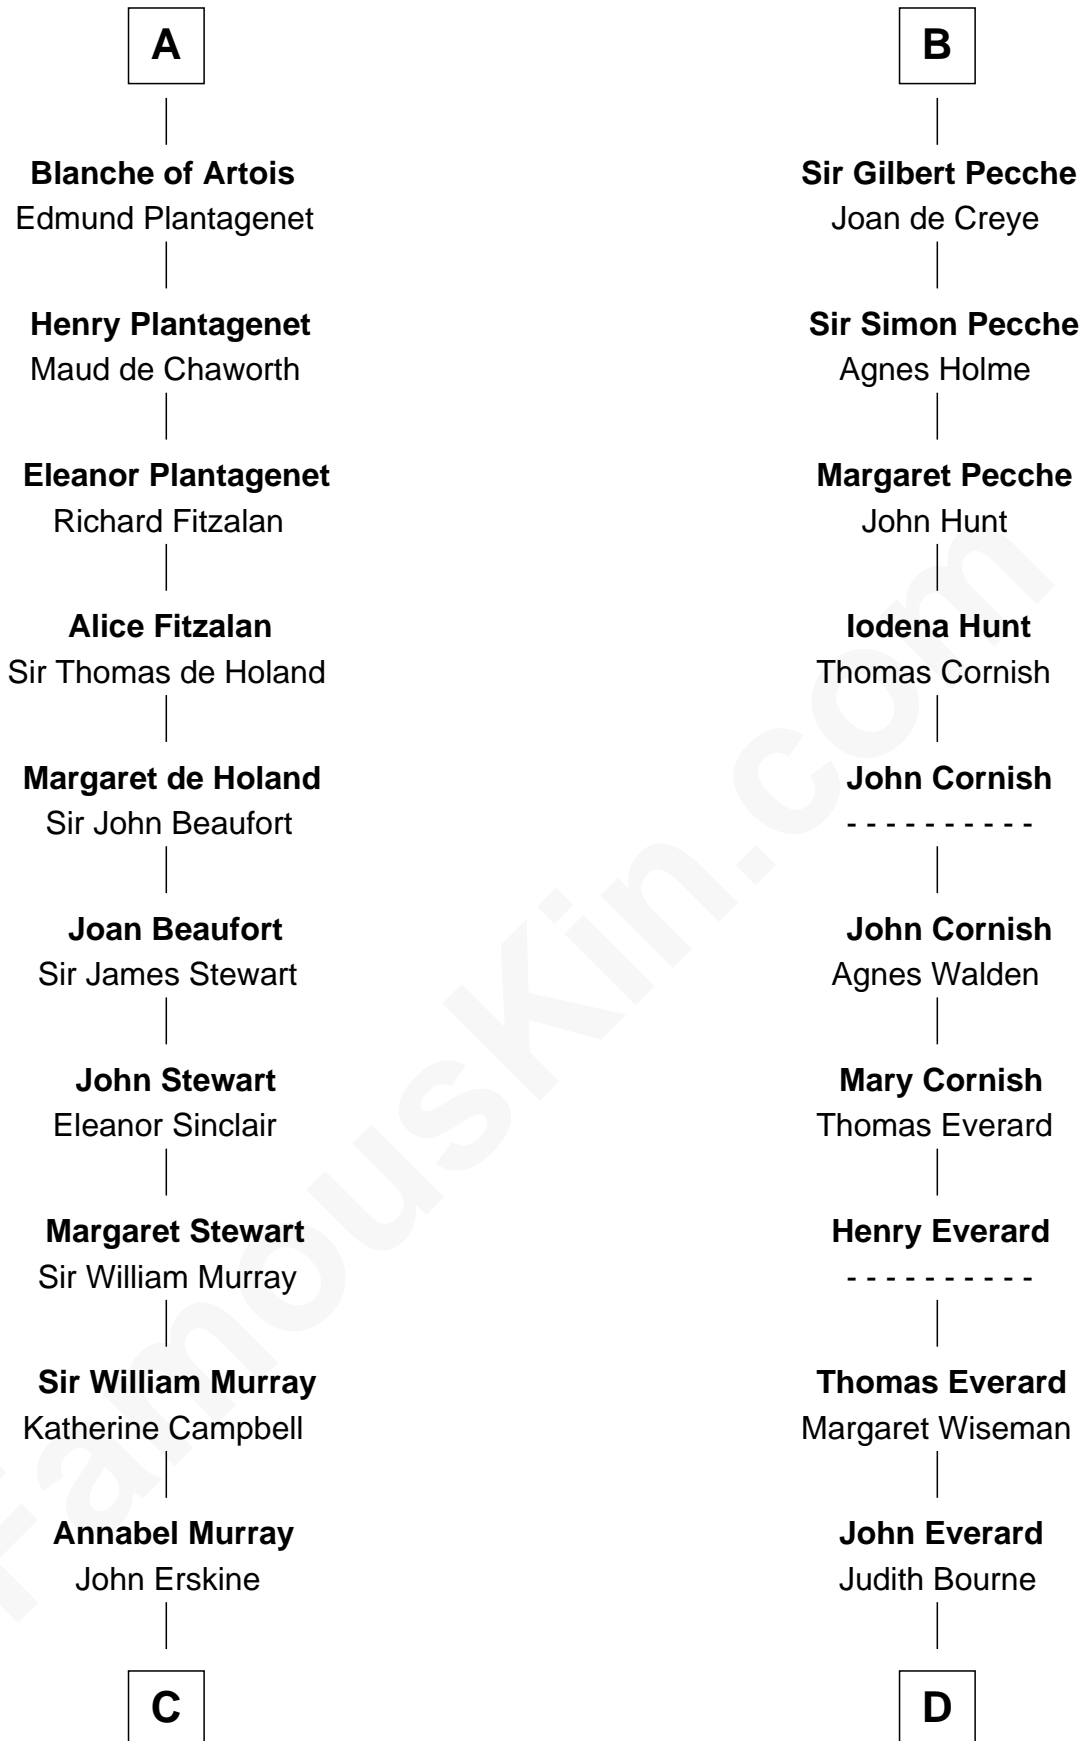

FamousKin.com

Relationship Chart of

Major John Pitcairn

British Commander at Battle of Lexington

21st cousin of

General William Whipple

Signer of the Declaration of Independence

C

John Erskine

Mary Stewart

Sir Charles Erskine

Mary Hope

Mary Erskine

William Hamilton

Katherine Hamilton

Rev. David Pitcairn