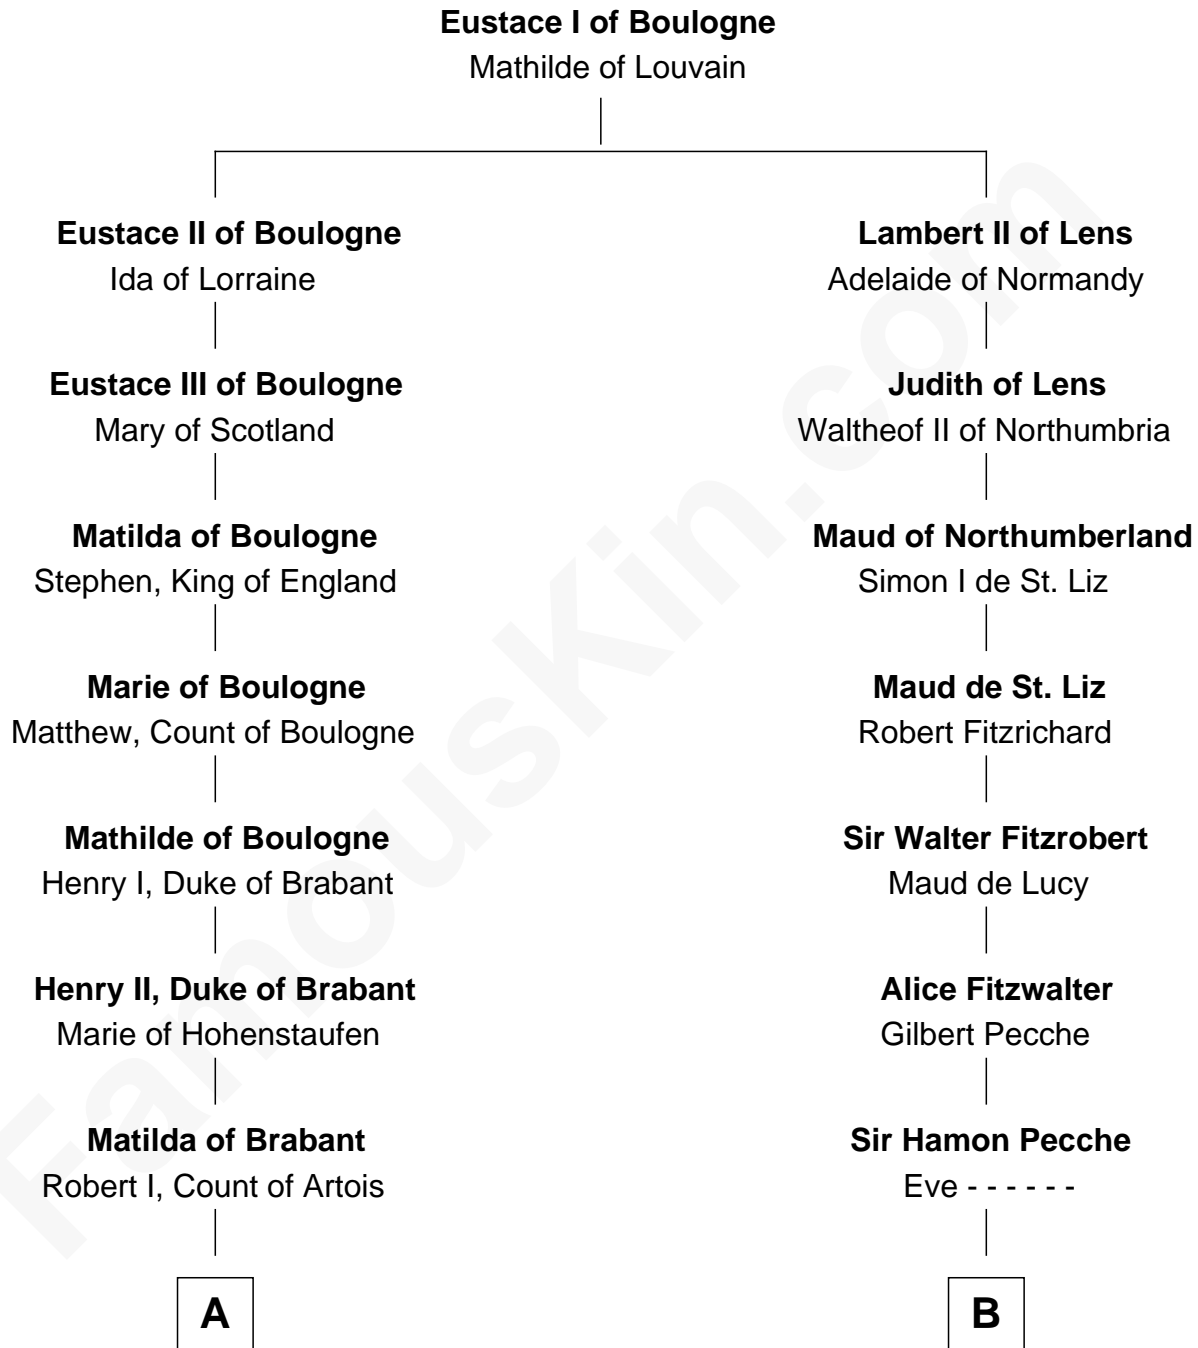

FamousKin.com

Relationship Chart of

Major John Pitcairn

British Commander at Battle of Lexington

21st cousin of

General William Whipple

Signer of the Declaration of Independence

C

John Erskine

Mary Stewart

Sir Charles Erskine

Mary Hope

Mary Erskine

William Hamilton

Katherine Hamilton

Rev. David Pitcairn